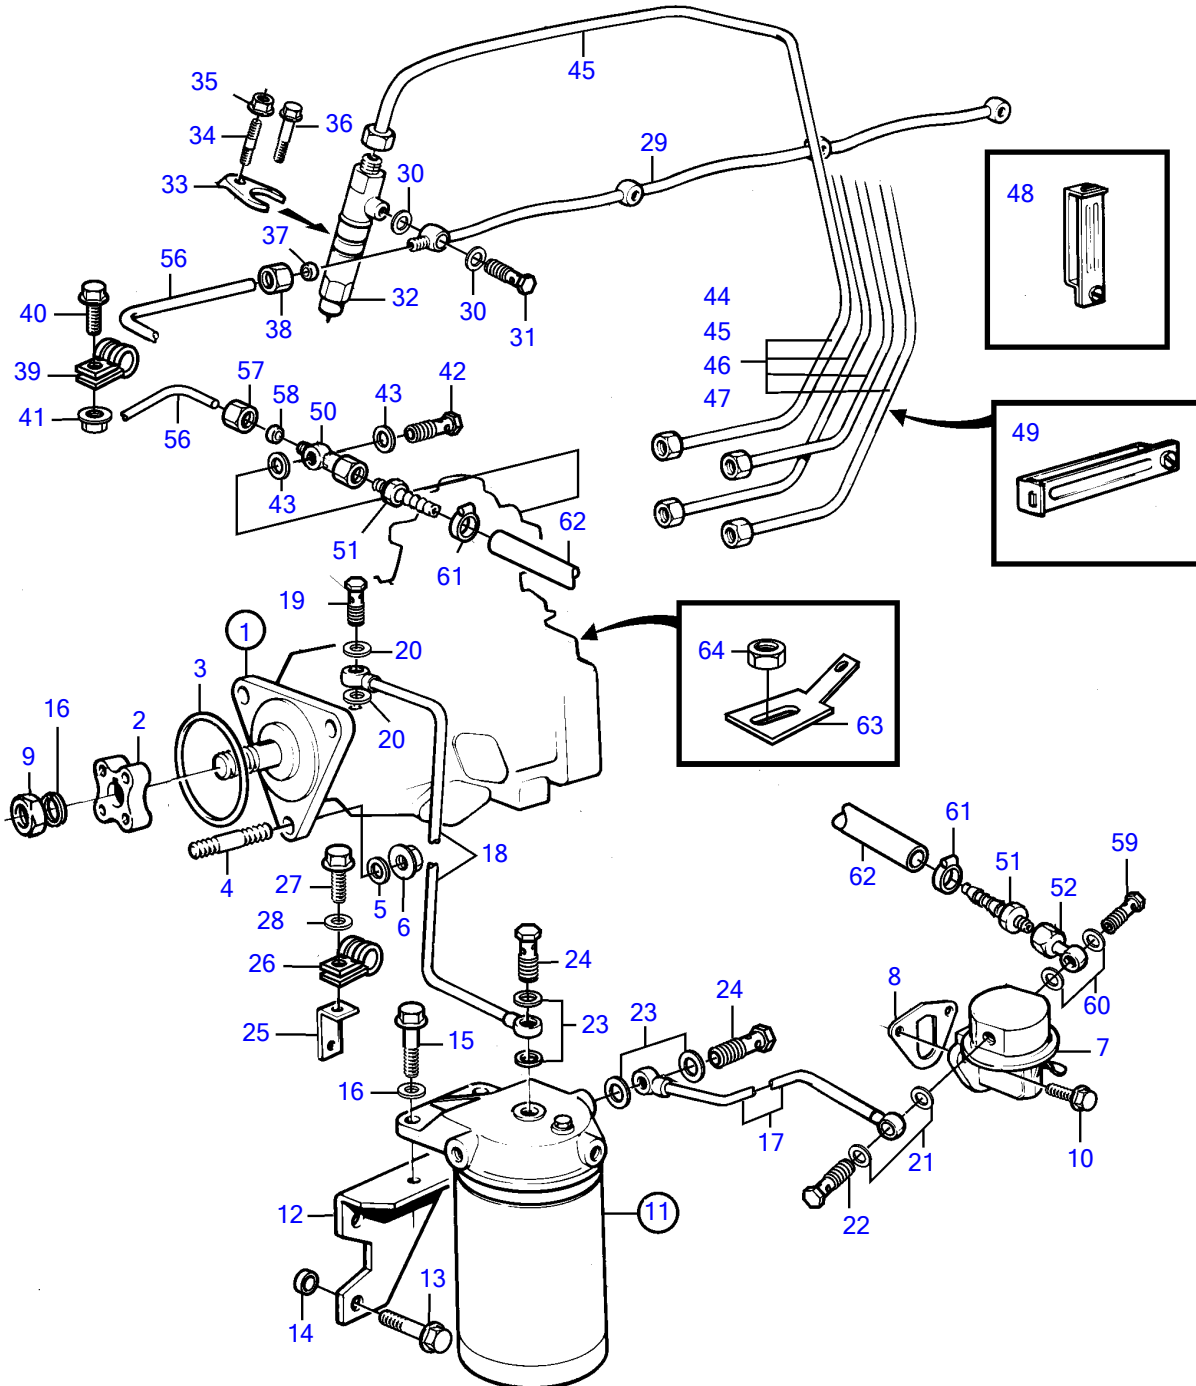

TMD31L-A

TMD31L-A

REF	PART NO.	QTY	DESCRIPTION	SEE SEC.	NOTES
1	860513	1	Injection pump		SN-2203125715 Repl by 3581579
			.		
			.	926	
	3581579	1	Injection pump		SN2203125716-2203135150
			.		
			.	5814	
2	859601	1	Hub		
3	968971	1	O-ring		
4	953047	3	Stud		
5	191172	3	Washer		
6	945408	2	Flange nut		
		1	Hexagon nut		
7	3582310	1	Feed pump		
8	3501530	1	Gasket		
9		1	Nut		Included in fuel injection pump.
10	946173	2	Flange screw		
11	840531	1	Fuel filter		
			.		
			.	923	
12	3581698	1	Bracket		
13	965193	2	Flange screw		
14	843122	2	Spacer sleeve		
15	946329	2	Flange screw		
16		1	Washer		Included in fuel injection pump.
17	860447	1	Fuel pipe		
18	838722	1	Fuel pipe		
19	969299	1	Hollow screw		
20	11994	2	Gasket		
21	11994	2	Gasket		
22	969299	1	Hollow screw		
23	969011	4	Gasket		
24	25167	2	Hollow screw		
25	846780	1	Bracket		
26	952624	1	Clamp		
27	948746	1	Flange screw		
28	955893	1	Washer		
29	838666	1	Leak-off line		
30	947620	8	Gasket		
31	74033	4	Hollow screw		
32	859494	4	Injector		
	3803235	4	Injector, exch		
			.		
			.	925	
33	861728	4	Yoke		
34	980226	4	Stud		
35	945408	4	Flange nut		
36	946470	4	Flange screw		
37	956966	1	Ferrule		
38	956980	1	Fitting nut		
39	121563	1	Clamp		
40	946544	1	Flange screw		
41	945407	1	Flange nut		
42		1	Hollow screw		Included in fuel injection pump.
43	11994	2	Gasket		
44	838873	1	Delivery pipe		Cyl no 1
45	838874	1	Delivery pipe		Cyl no 2
46	838875	1	Delivery pipe		Cyl no 3
47	838876	1	Delivery pipe		Cyl no 4
48	8194351	2	Clamp		2-pipe
49	8194353	2	Clamp		4-pipe
50	861080	1	Banjo nipple		
51	3825000	2	Hose nipple		

TMD31L-A

REF	PART NO.	QTY	DESCRIPTION	SEE SEC.	NOTES
52	861079	1	Banjo nipple		
53	860131	1	Air vent hose		
54	947620	4	Gasket		
55	74033	2	Hollow screw		
56	3581450	1	Return line		
57	956980	1	Fitting nut		
58	956966	1	Ferrule		
59	969299	1	Hollow screw		
60	11994	2	Gasket		
61		2	Hose clamp		
62		X	Hose		
63	944485	1	Cable terminal		
64	965483	1	Flange nut		