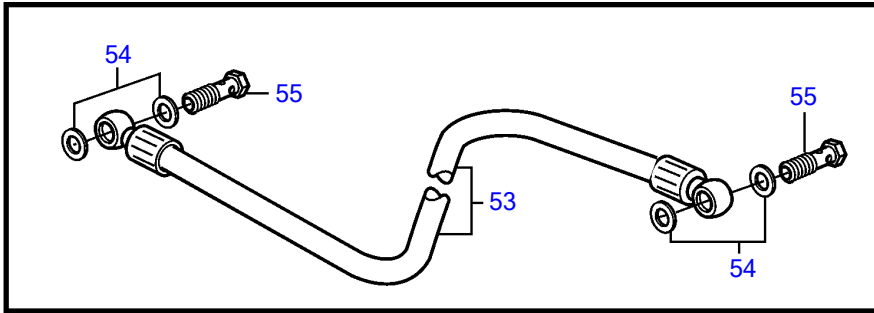

TMD31L-A

TMD31L-A

REF	PART NO.	QTY	DESCRIPTION	SEE SEC.	NOTES
1	860513	1	Injection pump		SN-2203125715 Repl by 3581579
			.		
			.	926	
	3581579	1	Injection pump		SN2203125716-2203135150
			.		
			.	5814	
2	859601	1	Hub		
3	968971	1	O-ring		
4	953047	3	Stud		
5	191172	3	Washer		
6	945408	2	Flange nut		
		1	Hexagon nut		
7	3582310	1	Feed pump		
8	3501530	1	Gasket		
9		1	Nut		Included in fuel injection pump.
10	946173	2	Flange screw		
11	840531	1	Fuel filter		
			.		
			.	923	
12	3581698	1	Bracket		
13	965193	2	Flange screw		
14	843122	2	Spacer sleeve		
15	946329	2	Flange screw		
16		1	Washer		Included in fuel injection pump.
17	860447	1	Fuel pipe		
18	838722	1	Fuel pipe		
19	969299	1	Hollow screw		
20	11994	2	Gasket		
21	11994	2	Gasket		
22	969299	1	Hollow screw		
23	969011	4	Gasket		
24	25167	2	Hollow screw		
25	846780	1	Bracket		
26	952624	1	Clamp		
27	948746	1	Flange screw		
28	955893	1	Washer		
29	838666	1	Leak-off line		
30	947620	8	Gasket		
31	74033	4	Hollow screw		
32	859494	4	Injector		
	3803235	4	Injector, exch		
			.		
			.	925	
33	861728	4	Yoke		
34	980226	4	Stud		
35	945408	4	Flange nut		
36	946470	4	Flange screw		
37	956966	1	Ferrule		
38	956980	1	Fitting nut		
39	121563	1	Clamp		
40	946544	1	Flange screw		
41	945407	1	Flange nut		
42		1	Hollow screw		Included in fuel injection pump.
43	11994	2	Gasket		
44	838873	1	Delivery pipe		Cyl no 1
45	838874	1	Delivery pipe		Cyl no 2
46	838875	1	Delivery pipe		Cyl no 3
47	838876	1	Delivery pipe		Cyl no 4
48	8194351	2	Clamp		2-pipe
49	8194353	2	Clamp		4-pipe
50	861080	1	Banjo nipple		
51	3825000	2	Hose nipple		

TMD31L-A

REF	PART NO.	QTY	DESCRIPTION	SEE SEC.	NOTES
52	861079	1	Banjo nipple		
53	860131	1	Air vent hose		
54	947620	4	Gasket		
55	74033	2	Hollow screw		
56	3581450	1	Return line		
57	956980	1	Fitting nut		
58	956966	1	Ferrule		
59	969299	1	Hollow screw		
60	11994	2	Gasket		
61		2	Hose clamp		
62		X	Hose		
63	944485	1	Cable terminal		
64	965483	1	Flange nut		