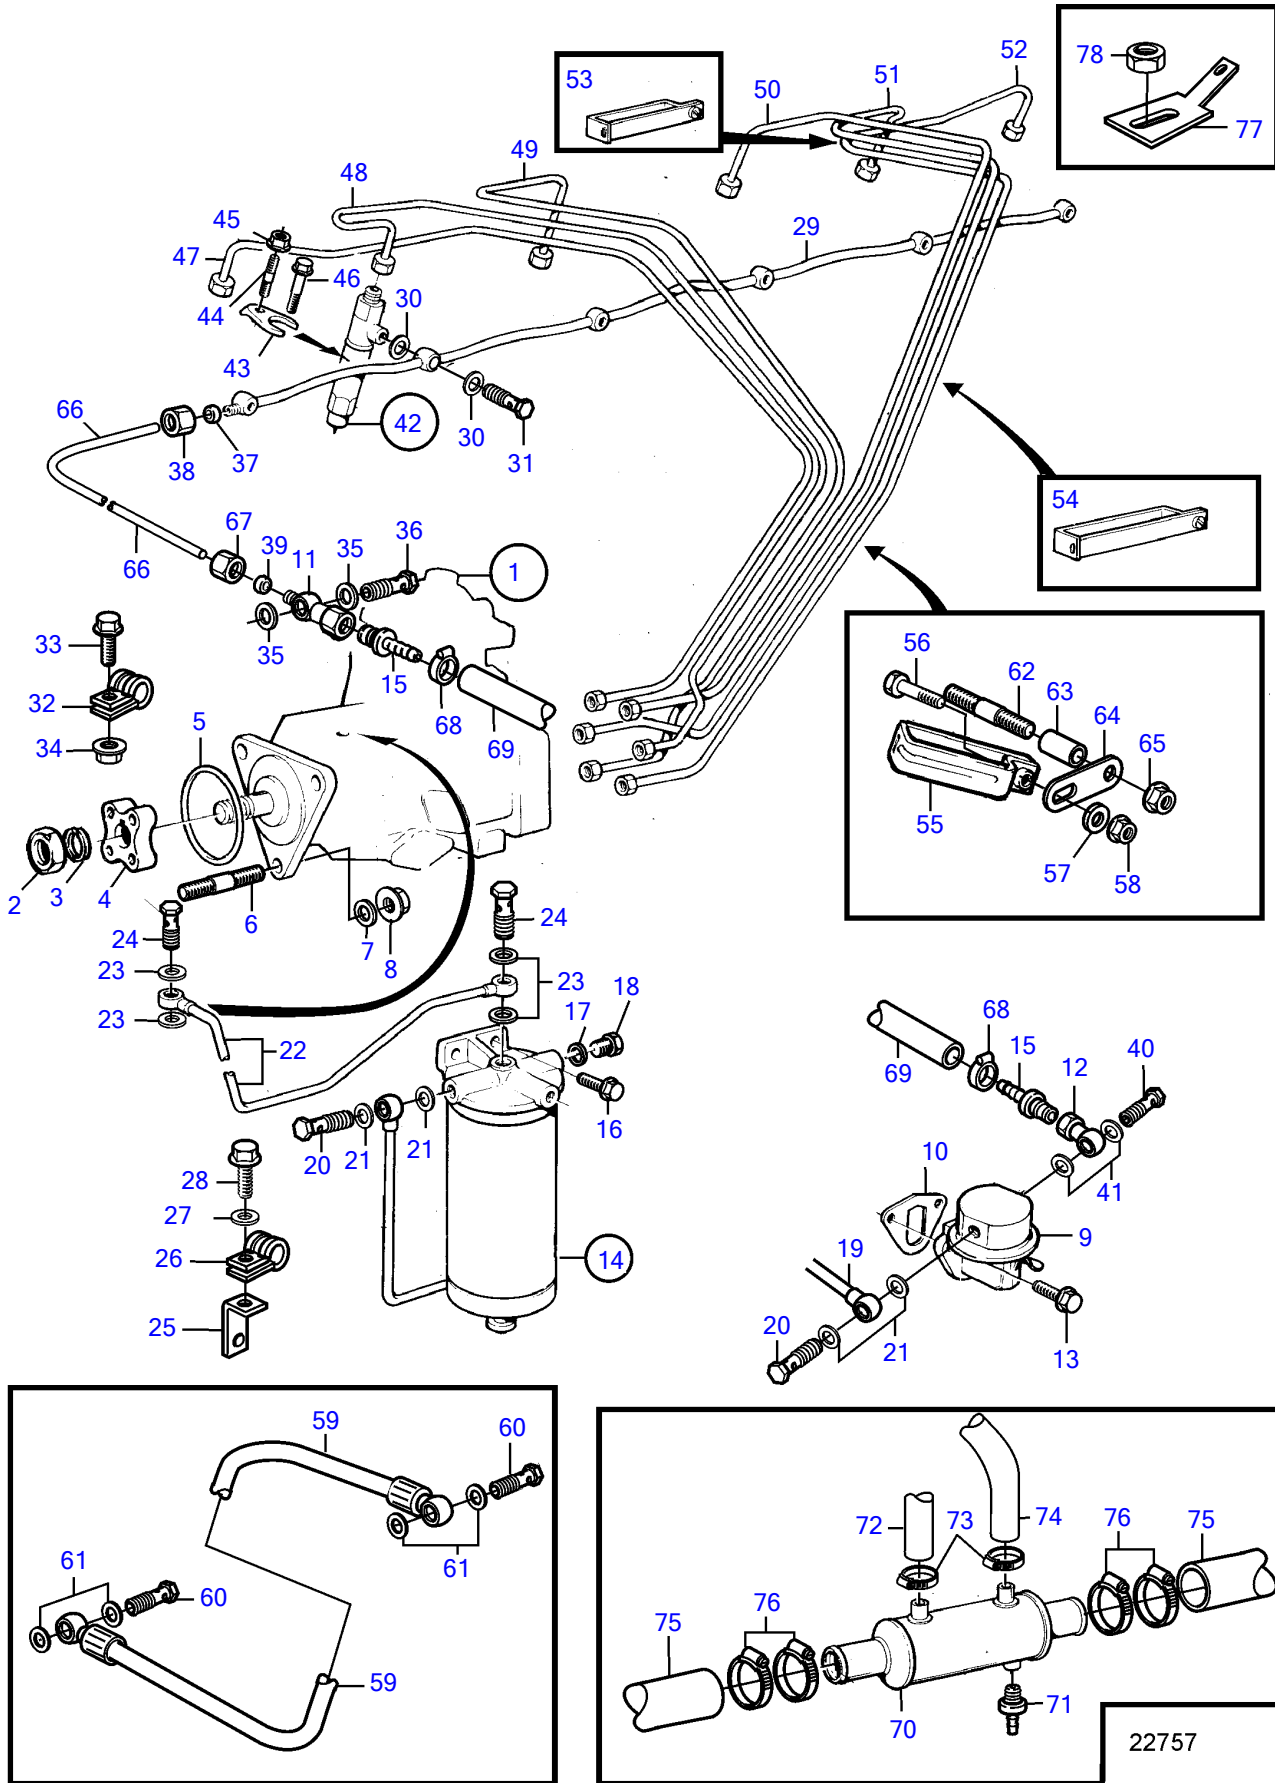

TAMD41H-A, TAMD41H-B, TAMD41P-A, TAMD41L-A, TAMD41M-A

TAMD41H-A, TAMD41H-B, TAMD41P-A, TAMD41L-A, TAMD41M-A

REF	PART NO.	QTY	DESCRIPTION	SEE SEC.	NOTES
1	861102	1	Injection pump		Product no. 869030, 869031, 869032, 869036., TAMD41P-A, SN-2204153071 Repl by 3581433
			.		
			.	1778	
	3581433	1	Injection pump		Product no. 869030, 869031, 869032, 869036., TAMD41P-A, SN2204153072-
			• parts not sold separately		
	860270	1	Injection pump		Product no. 869028, 869029, 869053., TAMD41P-A
			.		
			.	1888	
	861316	1	Injection pump		TAMD41H-A, TAMD41L-A
			.		
			.	1781	
	3581420	1	Injection pump		TAMD41H-B
			• parts not sold separately		
	860915	1	Injection pump		TAMD41M-A
			.		
			.	936	
2	955804	1	Hexagon nut		Included in fuel injection pump.
3	955925	1	Spring washer		Included in fuel injection pump.
4	859601	1	Hub		
5	968971	1	O-ring		
6	953047	3	Stud		
7	191172	3	Washer		
8	945408	2	Flange nut		
		1	Hexagon nut		
9	3582310	1	Feed pump		
10	3501530	1	Gasket		
11	861080	1	Banjo nipple		
12	861079	1	Banjo nipple		
13	946173	2	Flange screw		
14	860873	1	Fuel filter		Repl by 3581542
			.		
			.	3722	
	3581542	1	Fuel filter		Repl by 3588380
			.		
			.	3722	
	3588380	1	Fuel filter		
			.		
			.	7765	
15	3825000	2	Hose nipple		
16	946329	2	Flange screw		
17	11994	1	Gasket		
18	960629	1	Plug		
19	860448	1	Fuel pipe		
20	969299	2	Hollow screw		
21	11994	4	Gasket		
22	838659	1	Fuel pipe		
23	11994	4	Gasket		
24	969299	2	Hollow screw		
25	846780	1	Bracket		
26	952624	1	Clamp		
27	955893	1	Washer		
28	948746	1	Flange screw		
29	838667	1	Leak-off line		TAMD41P-A/ L-A/ M-A/ H-A
	3581540	1	Leak-off line		TAMD41H-B
30	947620	12	Gasket		TAMD41P-A/ L-A/ M-A/ H-A
	981183	12	Gasket		TAMD41H-B
31	74033	6	Hollow screw		TAMD41P-A/ L-A/ M-A/ H-A
	243487	6	Hollow screw		TAMD41H-B
32	121563	1	Clamp		
33	946544	1	Flange screw		AD41P-A