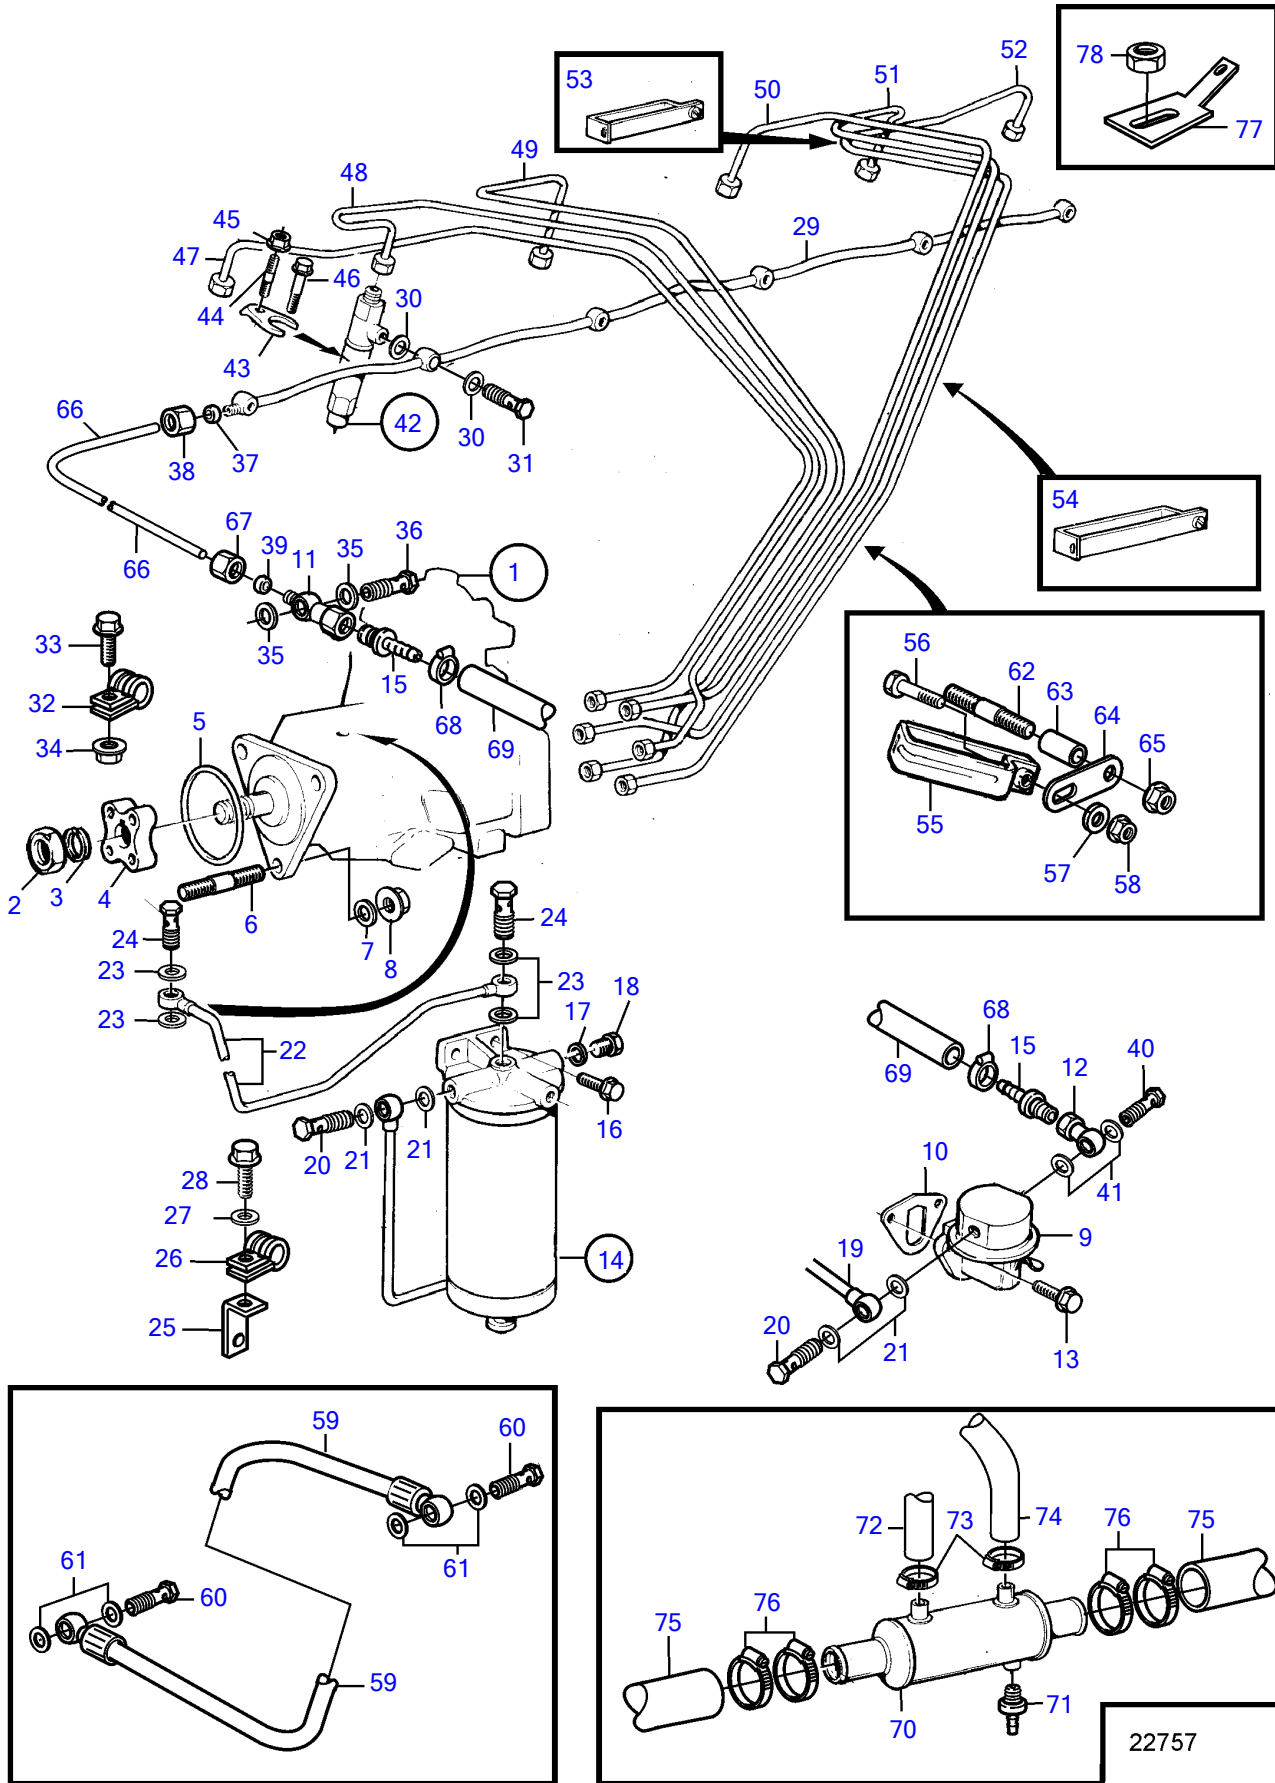

D41L-A, TMD41L-A

Upd:2011-09-28

22757

7742700-23-1743

D41L-A, TMD41L-A

REF	PART NO.	QTY	DESCRIPTION	SEE SEC.	NOTES
1	(861315)	1	Injection pump		Obsolete part
			.	1783	
2	955804	1	Hexagon nut		Included in fuel injection pump.
3	955925	1	Spring washer		Included in fuel injection pump.
4	859601	1	Hub		
5	968971	1	O-ring		
6	953047	3	Stud		
7	191172	3	Washer		
8	945408	2	Flange nut		
		1	Hexagon nut		
9	3582310	1	Feed pump		(860320)
10	3501530	1	Gasket		
11	861080	1	Banjo nipple		
12	861079	1	Banjo nipple		
13	946173	2	Flange screw		
14	860873	1	Fuel filter		Repl by 3581542
			.	3722	
	3581542	1	Fuel filter		Repl by 3588380
			.	3722	
	3588380	1	Fuel filter		
			.	7765	
15	3825000	2	Hose nipple		
16	946329	2	Flange screw		
17	11994	1	Gasket		
18	960629	1	Plug		
19	860448	1	Fuel pipe		
20	969299	2	Hollow screw		
21	11994	4	Gasket		
22	838659	1	Fuel pipe		
23	11994	4	Gasket		
24	969299	2	Hollow screw		
25	846780	1	Bracket		
26	952624	1	Clamp		
27	955893	1	Washer		
28	948746	1	Flange screw		
29	838667	1	Leak-off line		
30	947620	12	Gasket		
31	74033	6	Hollow screw		
32	121563	1	Clamp		
33	946544	1	Flange screw		
34	945407	1	Flange nut		
35	11994	2	Gasket		
36		1	Hollow screw		Included in fuel injection pump.
37	956966	1	Ferrule		
38	956980	1	Fitting nut		
39	956966	1	Ferrule		
40	969299	1	Hollow screw		
41	11994	2	Gasket		
42	861103	6	Injector		
	3803238	6	Injector, exch		
43	861728	6	Yoke		
44	980226	6	Stud		Early type
45	945408	6	Flange nut		Early type
46	946470	6	Flange screw		Late type
47	861148	1	Delivery pipe		Cyl no 1
48	838878	1	Pressure pipe		Cyl no 2
49	861149	1	Delivery pipe		Cyl no 3
50	838880	1	Pressure pipe		Cyl no 4
51	838881	1	Pressure pipe		Cyl no 5