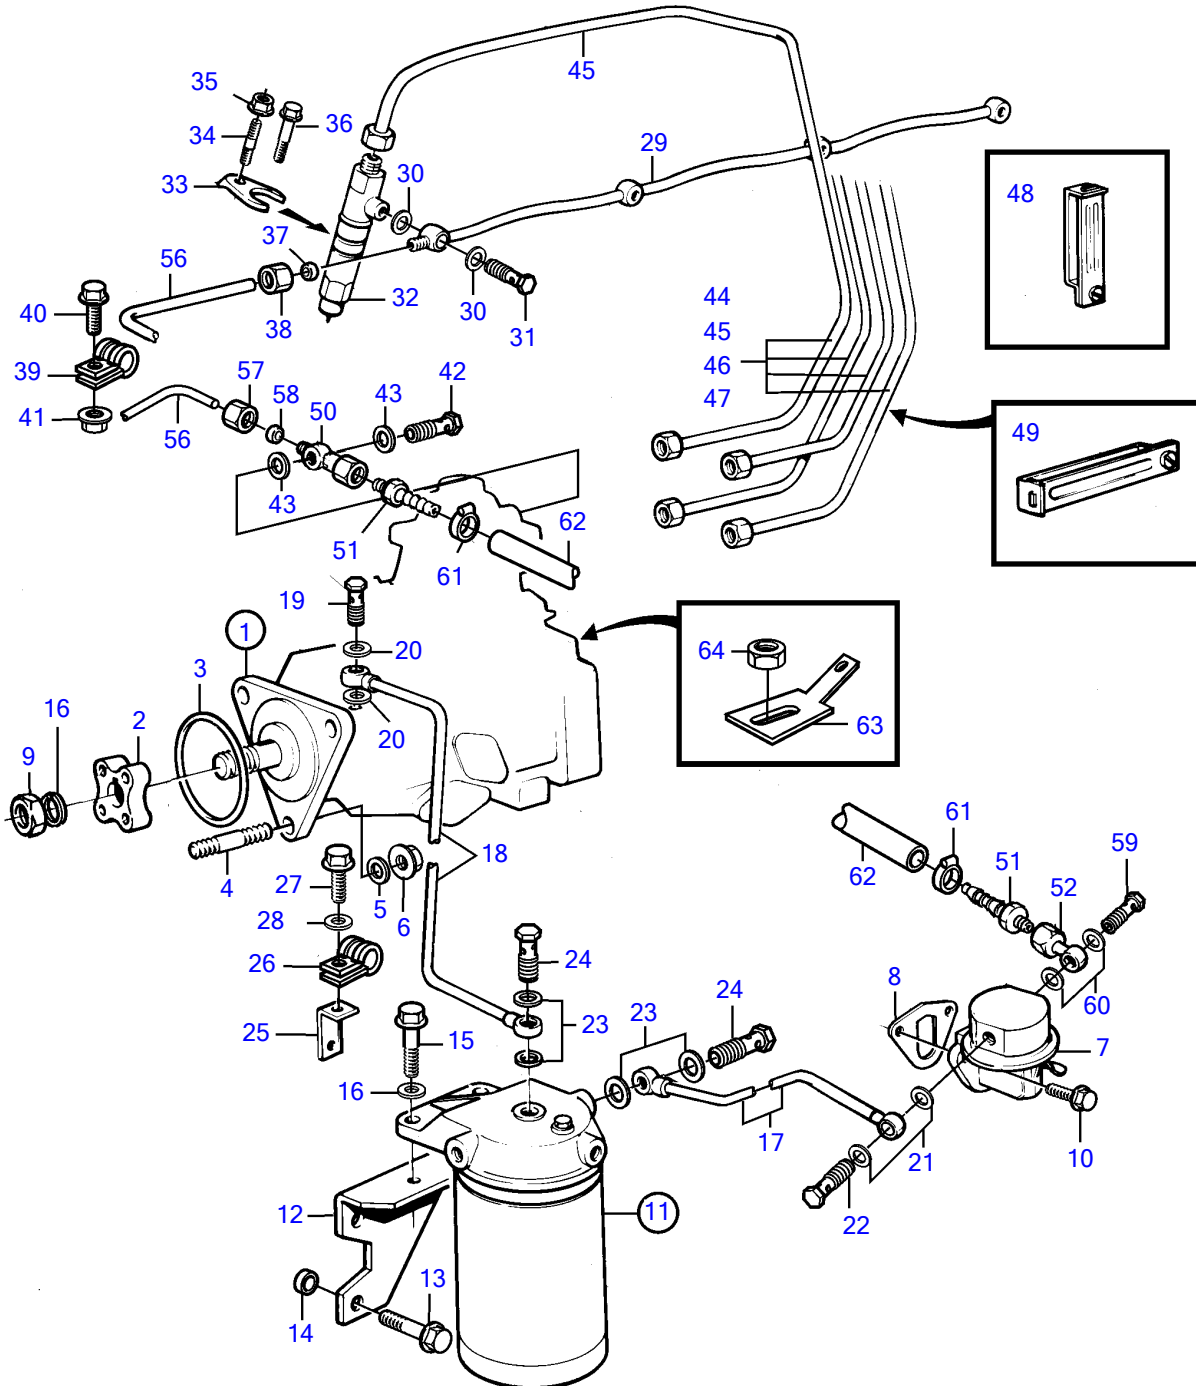

AD31L-A, AD31P-A

AD31L-A, AD31P-A

REF	PART NO.	QTY	DESCRIPTION	SEE SEC.	NOTES
1	861119	1	Injection pump		AD31L-A
			.		
			.	932	
	861621	1	Injection pump		AD31P-A
			. parts not sold separately		
2	859601	1	Hub		
3	968971	1	O-ring		
4	953047	3	Stud		
5	191172	3	Washer		
6	945408	2	Flange nut		
		1	Hexagon nut		
7	3582310	1	Feed pump		
8	3501530	1	Gasket		
9		1	Nut		Included in fuel injection pump.
10	946173	2	Flange screw		
11	840531	1	Fuel filter		
			.		
			.	923	
12	3581698	1	Bracket		
13	965193	2	Flange screw		
14	843122	2	Spacer sleeve		
15	946329	2	Flange screw		
16		1	Washer		Included in fuel injection pump.
17	860447	1	Fuel pipe		
18	838722	1	Fuel pipe		
19	969299	1	Hollow screw		
20	11994	2	Gasket		
21	11994	2	Gasket		
22	969299	1	Hollow screw		
23	969011	4	Gasket		
24	25167	2	Hollow screw		
25	846780	1	Bracket		
26	952624	1	Clamp		
27	948746	1	Flange screw		
28	955893	1	Washer		
29	838666	1	Leak-off line		
30	947620	8	Gasket		
31	74033	4	Hollow screw		
32	861103	4	Injector		AD31P-A
	3803238	4	Injector, exch		AD31P-A
			.		
			.	572	
	859494	4	Injector		AD31L-A
	3803235	4	Injector, exch		AD31L-A
			.		
			.	925	
33	861728	4	Yoke		
34	980226	4	Stud		
35	945408	4	Flange nut		
36	946470	4	Flange screw		
37	956966	1	Ferrule		
38	956980	1	Fitting nut		
39	121563	1	Clamp		
40	946544	1	Flange screw		
41	945407	1	Flange nut		
42		1	Hollow screw		Included in fuel injection pump.
43	11994	2	Gasket		
44	838873	1	Delivery pipe		Cyl no 1
45	838874	1	Delivery pipe		Cyl no 2
46	838875	1	Delivery pipe		Cyl no 3
47	838876	1	Delivery pipe		Cyl no 4
48	8194351	2	Clamp		2-pipe
49	8194353	2	Clamp		4-pipe