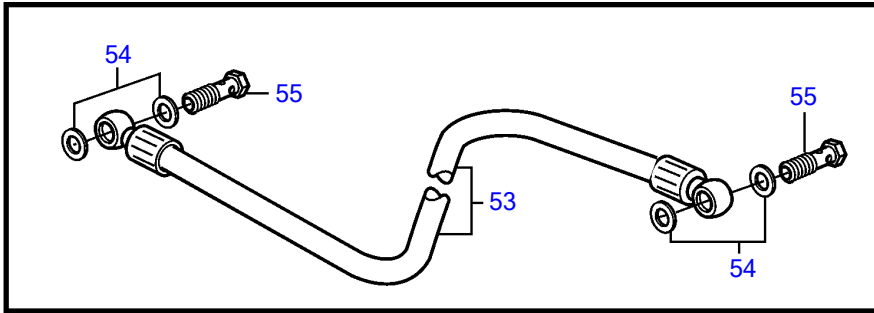

AD31L-A, AD31P-A

AD31L-A, AD31P-A

REF	PART NO.	QTY	DESCRIPTION	SEE SEC.	NOTES
1	861119	1	Injection pump		AD31L-A
			.		
			.	932	
	861621	1	Injection pump		AD31P-A
			. parts not sold separately		
2	859601	1	Hub		
3	968971	1	O-ring		
4	953047	3	Stud		
5	191172	3	Washer		
6	945408	2	Flange nut		
		1	Hexagon nut		
7	3582310	1	Feed pump		
8	3501530	1	Gasket		
9		1	Nut		Included in fuel injection pump.
10	946173	2	Flange screw		
11	840531	1	Fuel filter		
			.		
			.	923	
12	3581698	1	Bracket		
13	965193	2	Flange screw		
14	843122	2	Spacer sleeve		
15	946329	2	Flange screw		
16		1	Washer		Included in fuel injection pump.
17	860447	1	Fuel pipe		
18	838722	1	Fuel pipe		
19	969299	1	Hollow screw		
20	11994	2	Gasket		
21	11994	2	Gasket		
22	969299	1	Hollow screw		
23	969011	4	Gasket		
24	25167	2	Hollow screw		
25	846780	1	Bracket		
26	952624	1	Clamp		
27	948746	1	Flange screw		
28	955893	1	Washer		
29	838666	1	Leak-off line		
30	947620	8	Gasket		
31	74033	4	Hollow screw		
32	861103	4	Injector		AD31P-A
	3803238	4	Injector, exch		AD31P-A
			.		
			.	572	
	859494	4	Injector		AD31L-A
	3803235	4	Injector, exch		AD31L-A
			.		
			.	925	
33	861728	4	Yoke		
34	980226	4	Stud		
35	945408	4	Flange nut		
36	946470	4	Flange screw		
37	956966	1	Ferrule		
38	956980	1	Fitting nut		
39	121563	1	Clamp		
40	946544	1	Flange screw		
41	945407	1	Flange nut		
42		1	Hollow screw		Included in fuel injection pump.
43	11994	2	Gasket		
44	838873	1	Delivery pipe		Cyl no 1
45	838874	1	Delivery pipe		Cyl no 2
46	838875	1	Delivery pipe		Cyl no 3
47	838876	1	Delivery pipe		Cyl no 4
48	8194351	2	Clamp		2-pipe
49	8194353	2	Clamp		4-pipe