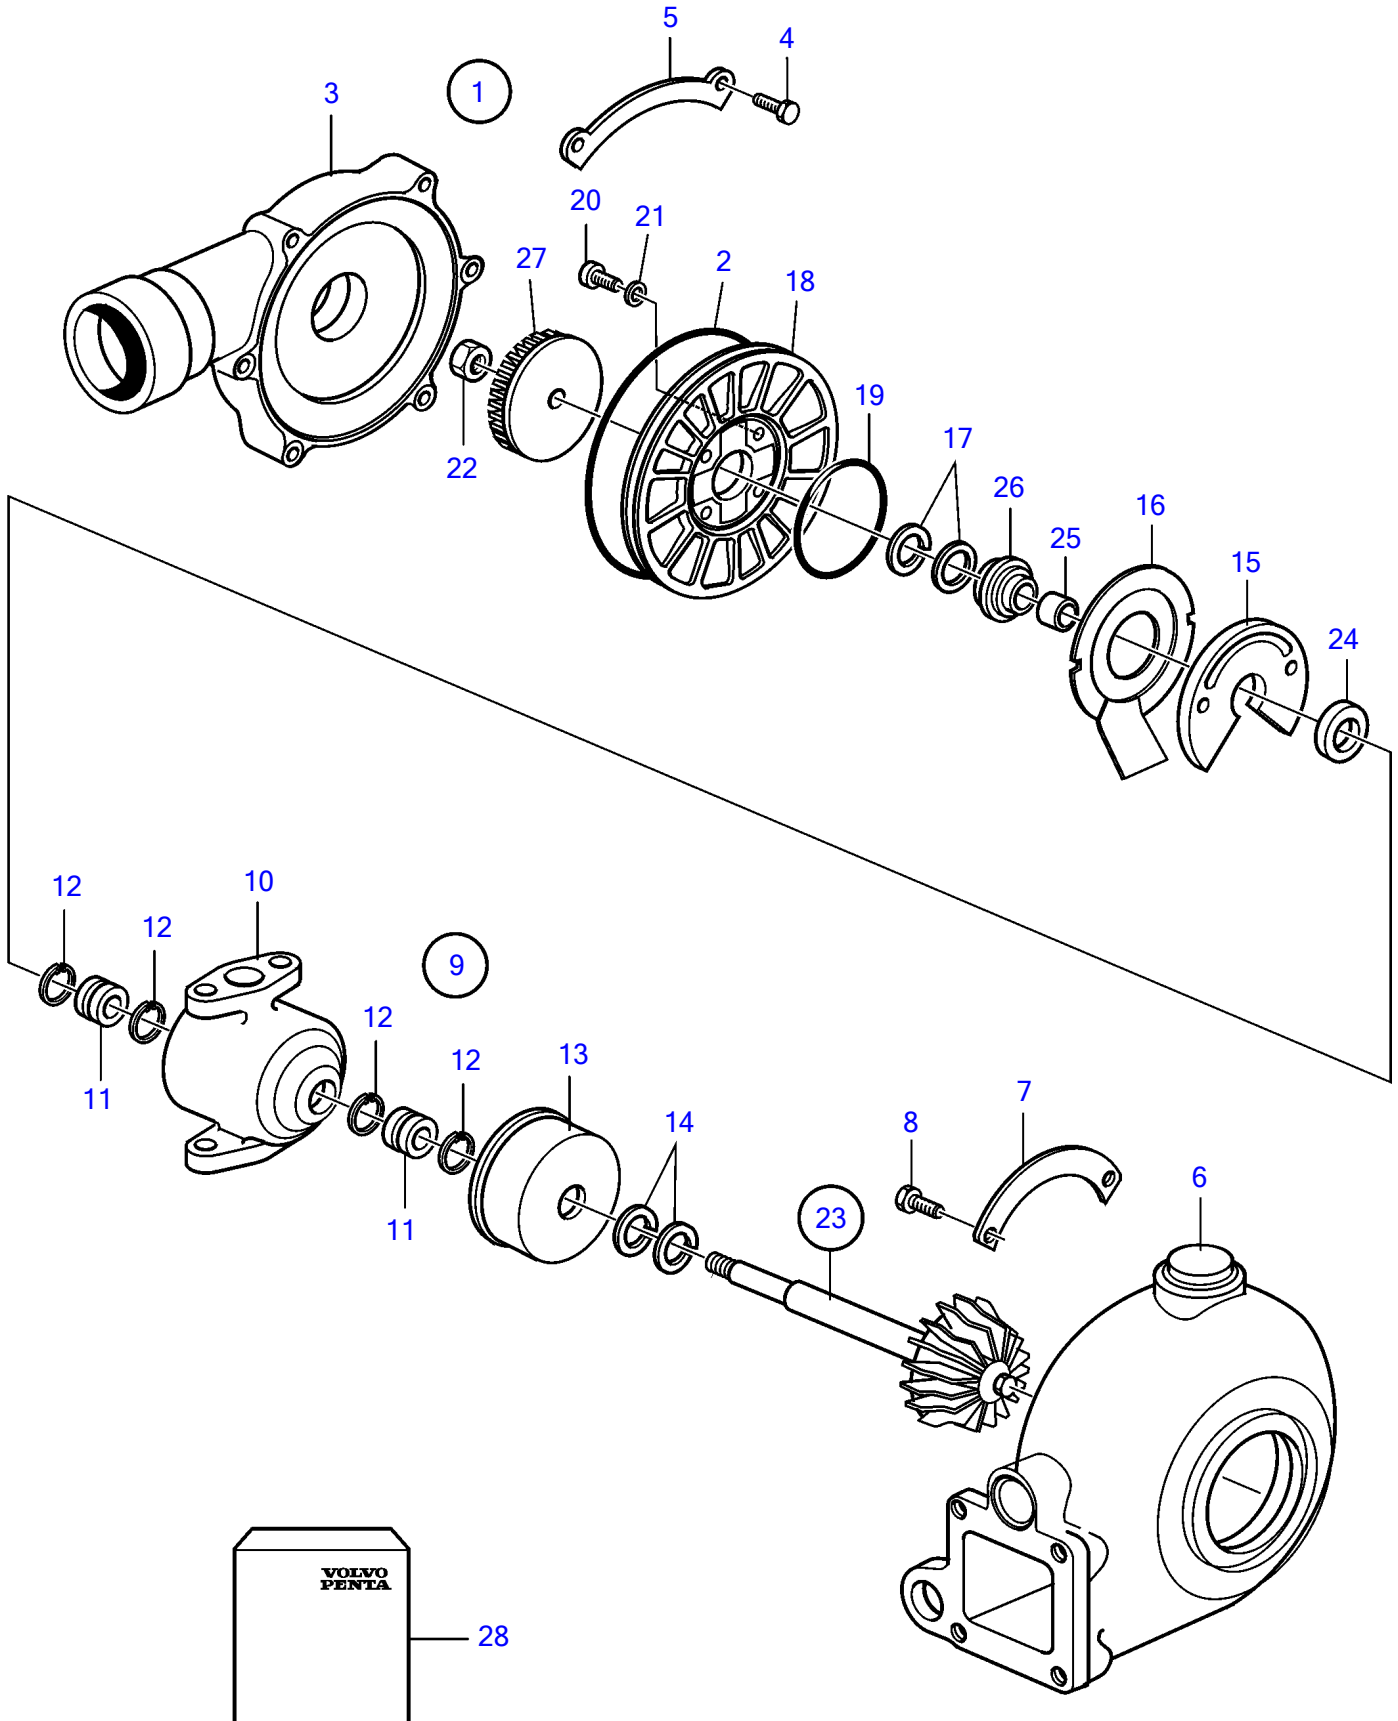

AD31L-A, AD31P-A, TAMD31L-A, TAMD31M-A, TAMD31P-A

AD31L-A, AD31P-A, TAMD31L-A, TAMD31M-A, TAMD31P-A

REF	PART NO.	QTY	DESCRIPTION	NOTES
1	3802082	1	Turbocharger	(3581528)
2	838567	1	• O-ring	Included in repair kit
3		1	• Housing	
4	955270	8	• Hexagon screw	Included in repair kit, (858661)
5	(858662)	4	• Segment	Obsolete part
6		1	• Turbine housing	
7	(858664)	3	• Segment	Obsolete part
8	955293	6	• Hexagon screw	
9	(858705)	1	• Bearing housing	Obsolete part
10		1	• • Bearing housing	
11	(838562)	2	• • Bushing	Obsolete part
12	(845042)	4	• • Lock ring	Obsolete part
13	(858668)	1	• • Heat shield	Obsolete part
14		2	• • Piston ring	Included in repair kit
15	(858710)	1	• • Thrust bearing	Obsolete part
16	(845047)	1	• • Oil deflector	Obsolete part
17		1	• • Piston ring	Included in repair kit
18		1	• • Cover	
19	(838426)	1	• • O-ring	Obsolete part
20	845829	4	• • Screw	
21	(838568)	4	• • Washer	Obsolete part
22		1	• • Nut	Included in repair kit
23	858707	1	• • Rotor	
24	(844000)	1	• • • Thrust ring	Obsolete part
25	(845050)	1	• • • Sleeve	Obsolete part
26	(858675)	1	• • • Seal	Obsolete part
27	(858708)	1	• • • Compressor wheel	Obsolete part
28	3827366	1	• • • Overhaul kit	
	861501	1	Repair kit	