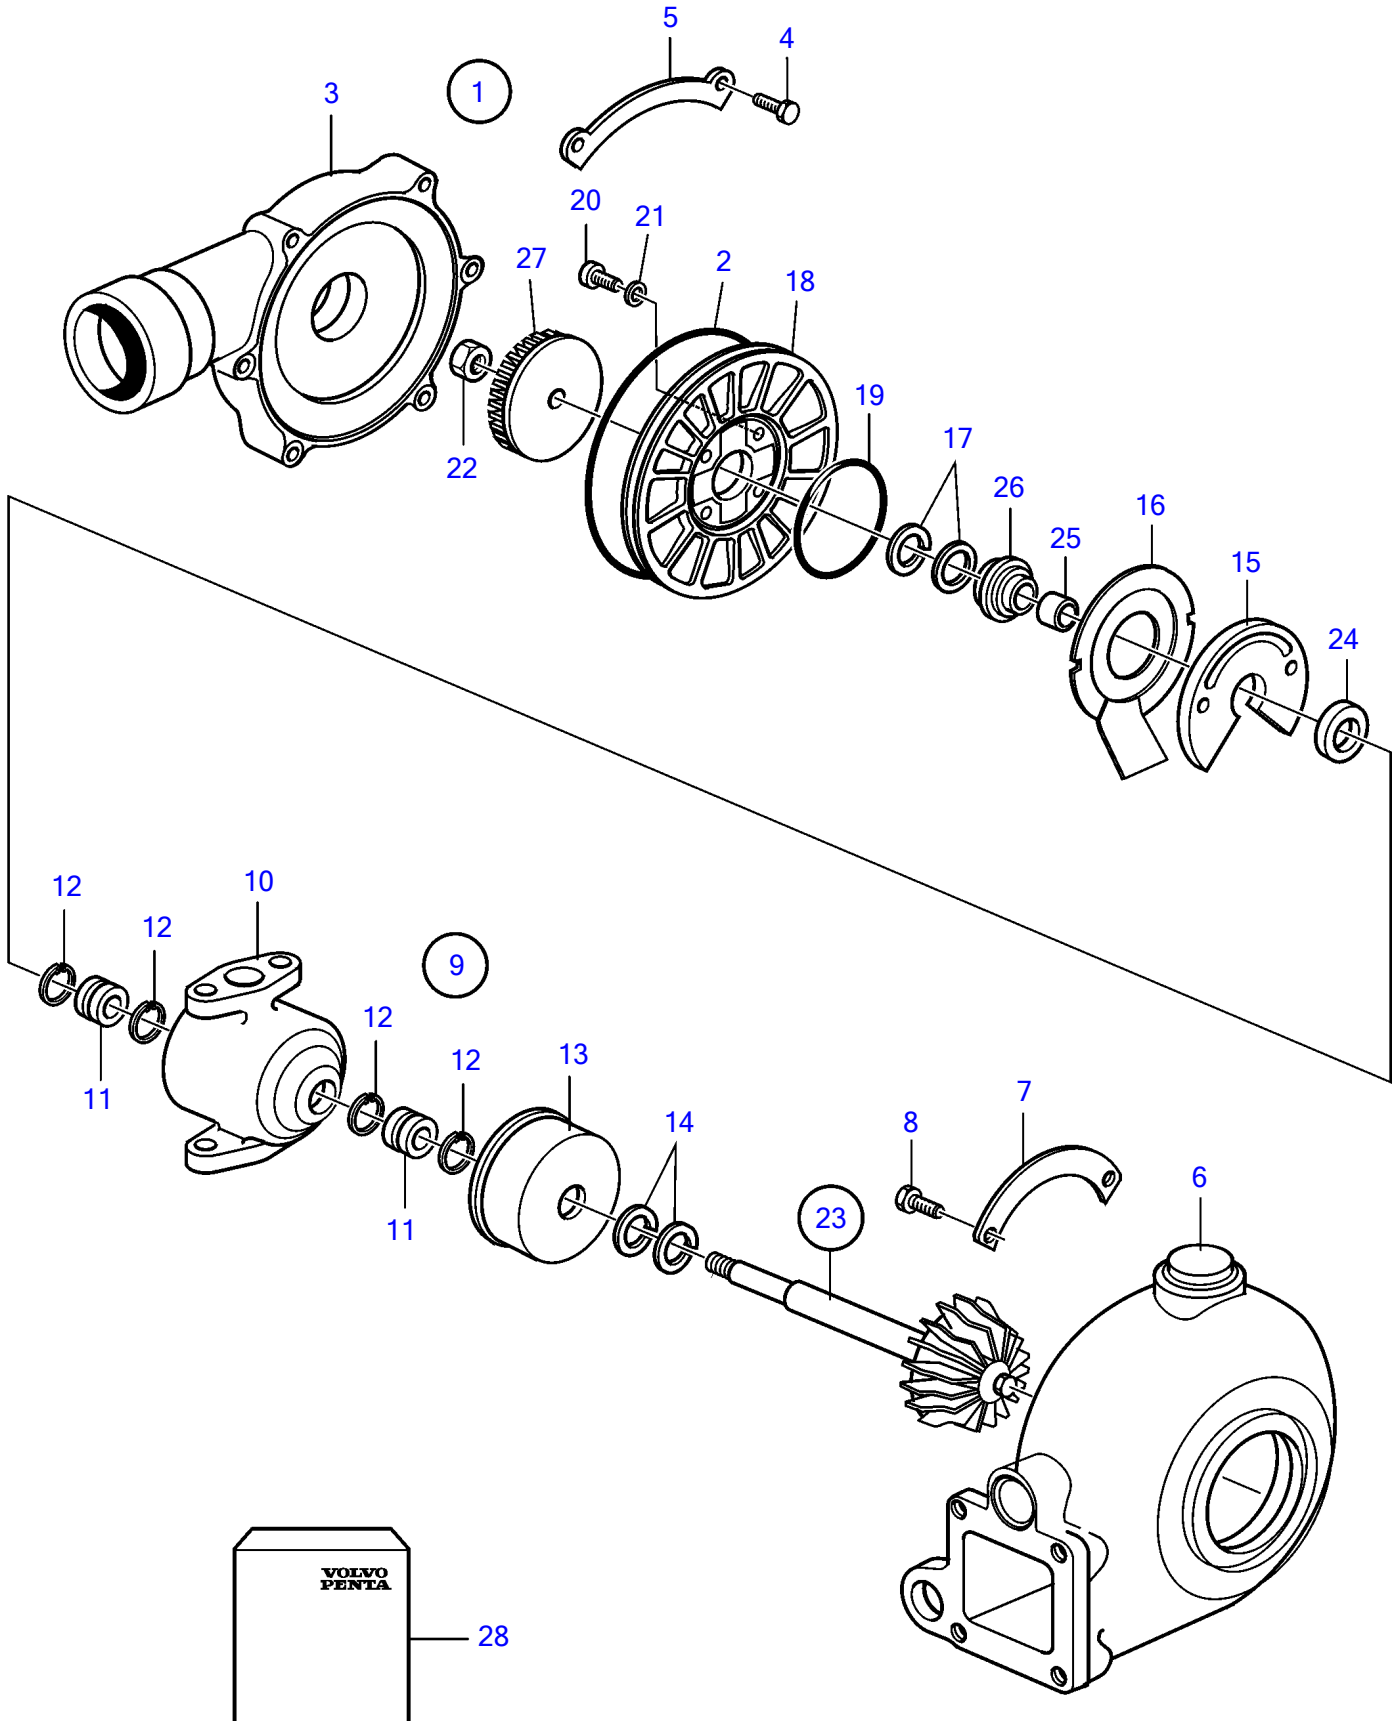

AD31L-A, AD31P-A, TAMD31L-A, TAMD31M-A, TAMD31P-A

AD31L-A, AD31P-A, TAMD31L-A, TAMD31M-A, TAMD31P-A

REF	PART NO.	QTY	DESCRIPTION	NOTES
1	3802082	1	Turbocharger	(3581528)
2	838567	1	• O-ring	Included in repair kit
3		1	• Housing	
4	955270	8	• Hexagon screw	Included in repair kit, (858661)
5	(858662)	4	• Segment	Obsolete part
6		1	• Turbine housing	
7	(858664)	3	• Segment	Obsolete part
8	955293	6	• Hexagon screw	
9	(858705)	1	• Bearing housing	Obsolete part
10		1	• • Bearing housing	
11	(838562)	2	• • Bushing	Obsolete part
12	(845042)	4	• • Lock ring	Obsolete part
13	(858668)	1	• • Heat shield	Obsolete part
14		2	• • Piston ring	Included in repair kit
15	(858710)	1	• • Thrust bearing	Obsolete part
16	(845047)	1	• • Oil deflector	Obsolete part
17		1	• • Piston ring	Included in repair kit
18		1	• • Cover	
19	(838426)	1	• • O-ring	Obsolete part
20	845829	4	• • Screw	
21	(838568)	4	• • Washer	Obsolete part
22		1	• • Nut	Included in repair kit
23	858707	1	• • Rotor	
24	(844000)	1	• • • Thrust ring	Obsolete part
25	(845050)	1	• • • Sleeve	Obsolete part
26	(858675)	1	• • • Seal	Obsolete part
27	(858708)	1	• • • Compressor wheel	Obsolete part
28	3827366	1	• • • Overhaul kit	
	861501	1	Repair kit	