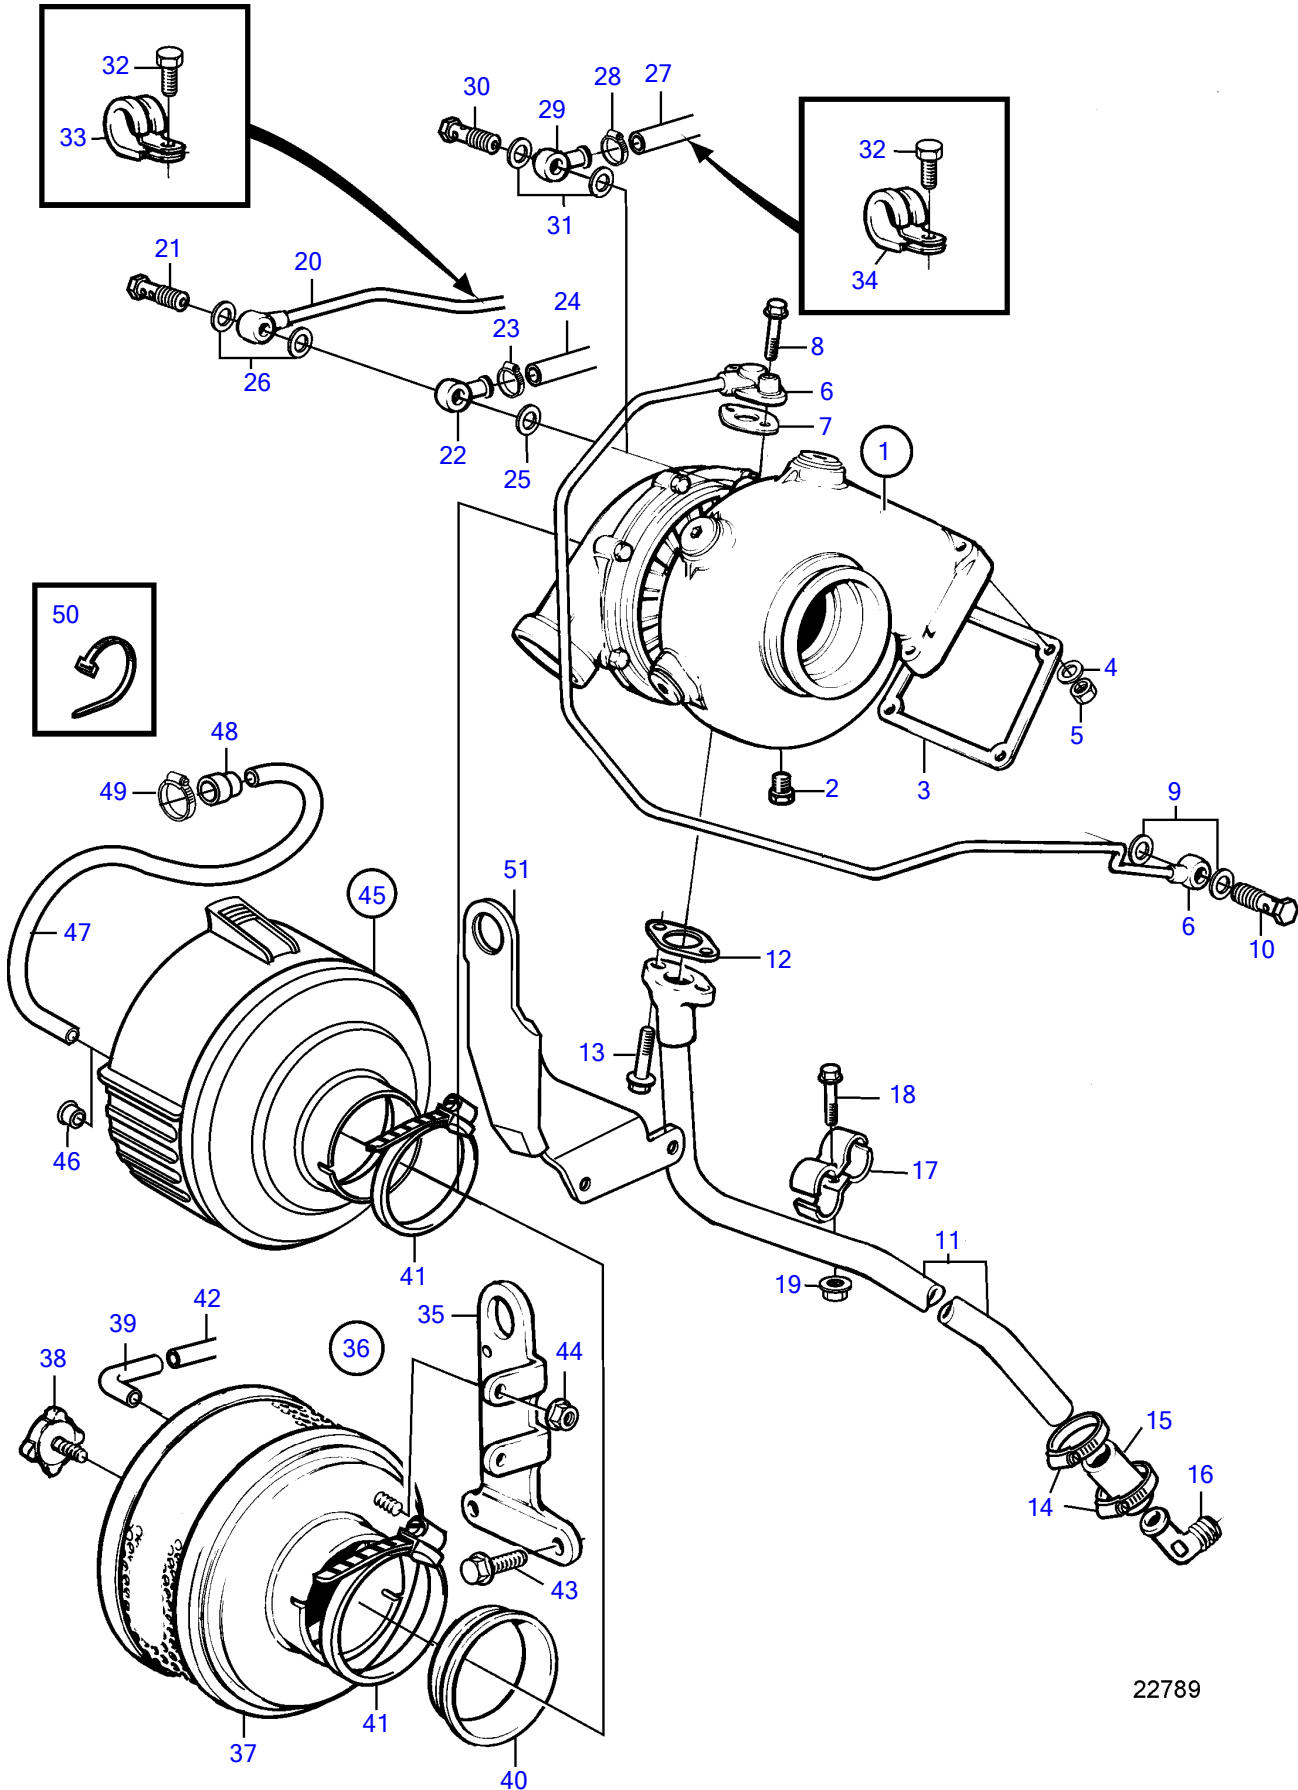

TMD41L-A

22789

TMD41L-A

REF	PART NO.	QTY	DESCRIPTION	SEE SEC.	NOTES
1	3802070	1	Turbocharger		(861260)
			• Bulletin 44-46	44-46-EN	Upgrade Turbo for D41A amd D41B Engines
1			•	1697	
2	861551	1	Plug		
3	3582676	1	Gasket kit		
4	955895	4	Washer		
5	940183	4	Hexagon nut		
6	838869	1	Oil pressure pipe		
7	420641	1	Gasket		
8	945444	1	Flange screw		L=25mm
	946671	1	Flange screw		L=30mm
9	969011	2	Gasket		
10	25167	1	Hollow screw		
11	838820	1	Oil return pipe		
12	860105	1	Gasket		
13	945444	2	Flange screw		
14	943474	2	Hose clamp		
15	466328	1	Rubber hose		
16	983105	1	Hose nipple		
17	820851	2	Clamp		
18	946544	1	Flange screw		L=16mm
19	945407	1	Flange nut		
20	860215	1	Air vent hose		Turbo-thermostat housing., For earlier version of expansion tank.
21	947975	1	Hollow screw		M12
22	858750	1	Banjo nipple		
23	945652	1	Hose clamp		
24	942700	X	Hose		Expansion tank-Turbo., For earlier version of expansion tank.
25	11994	1	Gasket		
26	11994	2	Gasket		
27	942700	X	Hose		Expansion tank-Turbo., For later version of expansion tank., L=580mm
28	945652	1	Hose clamp		
29	858750	1	Banjo nipple		
30	969299	1	Hollow screw		
31	11994	2	Gasket		
32	967949	3	Flange screw		
33	952624	2	Clamp		
34	952627	1	Clamp		
35	838829	1	Bracket		
36	861434	1	Air cleaner		Repl by 3582367
			• Bulletin 44-47	44-47-EN	New Air Filter for 31, 41 and TAMD42WJ Engines
37	858488	1	• Air filter insert		
38	859729	1	• Knob		
39	861391	1	• Protecting sleeve		
40	838855	1	Sealing ring		
41	943481	1	Hose clamp		
42	946234	X	Tube		L=380mm
43	946329	2	Flange screw		
44	945407	2	Flange nut		
45	3582367	1	Air filter kit		
			• Bulletin 44-47	44-47-EN	New Air Filter for 31, 41 and TAMD42WJ Engines
46	940285	1	• Plug		
47		X	• Tube		L=670mm
48	861114	1	• Protecting sleeve		
49	943472	1	• Hose clamp		
50	948211	1	• Cable tie		
51	860419	1	Lifting bracket		