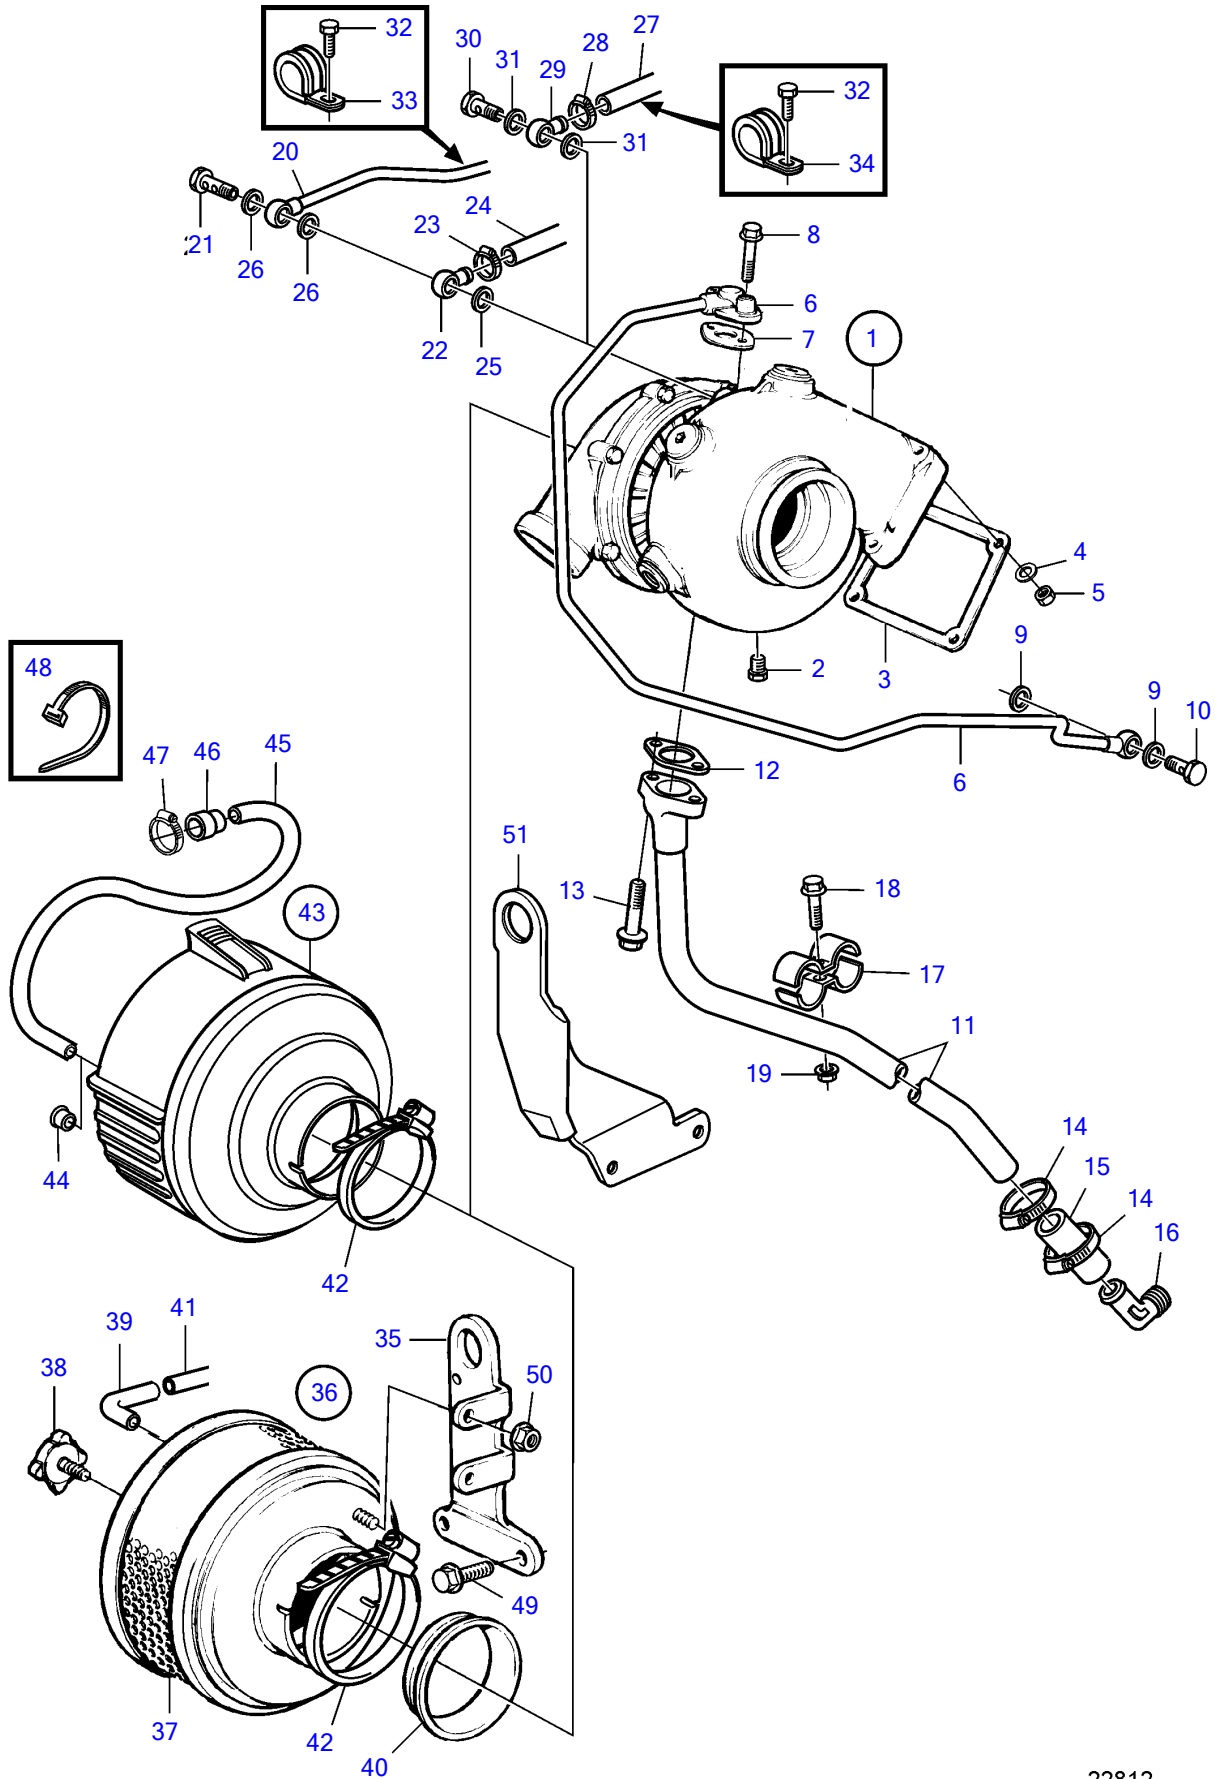

## TMD31L-A

| REF | PART NO. | QTY | DESCRIPTION               | SEE SEC. | NOTES  |
|-----|----------|-----|---------------------------|----------|--|
| 1   | 3802060  | 1   | Turbo                     |          | SN-2203125715, (860916)  |
|     |          |     | • Turbo                   |          |  |
|     |          |     | •                         | 860      |  |
|     | 3802081  | 1   | Turbocharger              |          | SN2203125716-, (861762)  |
|     |          |     | parts not sold separately |          |  |
| 2   | 861551   | 1   | Plug                      |          |  |
| 3   | 3582676  | 1   | Gasket kit                |          |  |
| 4   | 955895   | 4   | Washer                    |          |  |
| 5   | 940183   | 4   | Hexagon nut               |          |  |
| 6   | 838868   | 1   | Oil pressure pipe         |          |  |
| 7   | 420641   | 1   | Gasket                    |          |  |
| 8   | 945444   | 1   | Flange screw              |          | L=25mm   |
|     | 946671   | 1   | Flange screw              |          | L=30mm   |
| 9   | 969011   | 2   | Gasket                    |          |  |
| 10  | 25167    | 1   | Hollow screw              |          |  |
| 11  | 838870   | 1   | Oil return pipe           |          |  |
| 12  | 860105   | 1   | Gasket                    |          |  |
| 13  | 945444   | 2   | Flange screw              |          |  |
| 14  | 943474   | 2   | Hose clamp                |          |  |
| 15  | 466328   | 1   | Rubber hose               |          |  |
| 16  | 983105   | 1   | Hose nipple               |          |  |
| 17  | 820851   | 2   | Clamp                     |          |  |
| 18  | 946544   | 1   | Flange screw              |          |  |
| 19  | 945407   | 1   | Flange nut                |          |  |
| 20  | 860214   | 1   | Air vent hose             |          | Turbo-thermostat housing., For earlier version of expansion tank.    |
| 21  | 11994    | 2   | Gasket                    |          |  |
| 22  | 947975   | 1   | Hollow screw              |          |  |
| 23  | 858750   | 1   | Banjo nipple              |          |  |
| 24  | 945652   | 1   | Hose clamp                |          |  |
| 25  | 942700   | X   | Hose                      |          | Expansion tank-Turbo., For earlier version of expansion tank.        |
| 26  | 11994    | 1   | Gasket                    |          |  |
| 27  | 942700   | X   | Hose                      |          | Expansion tank-Turbo., For later version of expansion tank., L=580mm |
| 28  | 945652   | 1   | Hose clamp                |          |  |
| 29  | 858750   | 1   | Banjo nipple              |          |  |
| 30  | 969299   | 1   | Hollow screw              |          |  |
| 31  | 11994    | 2   | Gasket                    |          |  |
| 32  | 967949   | 2   | Flange screw              |          |  |
| 33  | 952624   | 1   | Clamp                     |          |  |
| 34  | 952627   | 1   | Clamp                     |          |  |
| 35  | 838829   | 1   | Bracket                   |          | Early type   |
| 36  | 861434   | 1   | Air cleaner               |          | Repl by 3582367  |
|     |          |     | • Bulletin 44-47          | 44-47-EN | New Air Filter for 31, 41 and TAMD42WJ Engines                       |
| 37  | 858488   | 1   | • Air filter insert       |          |  |
| 38  | 859729   | 1   | • Knob                    |          |  |
| 39  | 861391   | 1   | • Protecting sleeve       |          |  |
| 40  | 946234   | X   | Tube                      |          | L=670mm  |
| 41  | 838855   | 1   | Sealing ring              |          |  |
| 42  | 943481   | 1   | Hose clamp                |          |  |
| 43  | 946329   | 2   | Flange screw              |          | Early type   |
| 44  | 945407   | 2   | Flange nut                |          | Early type   |
| 45  | 3582367  | 1   | Air filter kit            |          |  |
|     |          |     | • Bulletin 44-47          | 44-47-EN | New Air Filter for 31, 41 and TAMD42WJ Engines                       |
| 46  | 940285   | 1   | • Plug                    |          |  |
| 47  |          | X   | • Tube                    |          | L=670mm  |
| 48  | 861114   | 1   | • Protecting sleeve       |          |  |
| 49  | 943472   | 1   | • Hose clamp              |          |  |
| 50  | 948211   | 1   | • Cable tie               |          |  |
| 51  | 860419   | 1   | Lifting bracket           |          | Late type  |