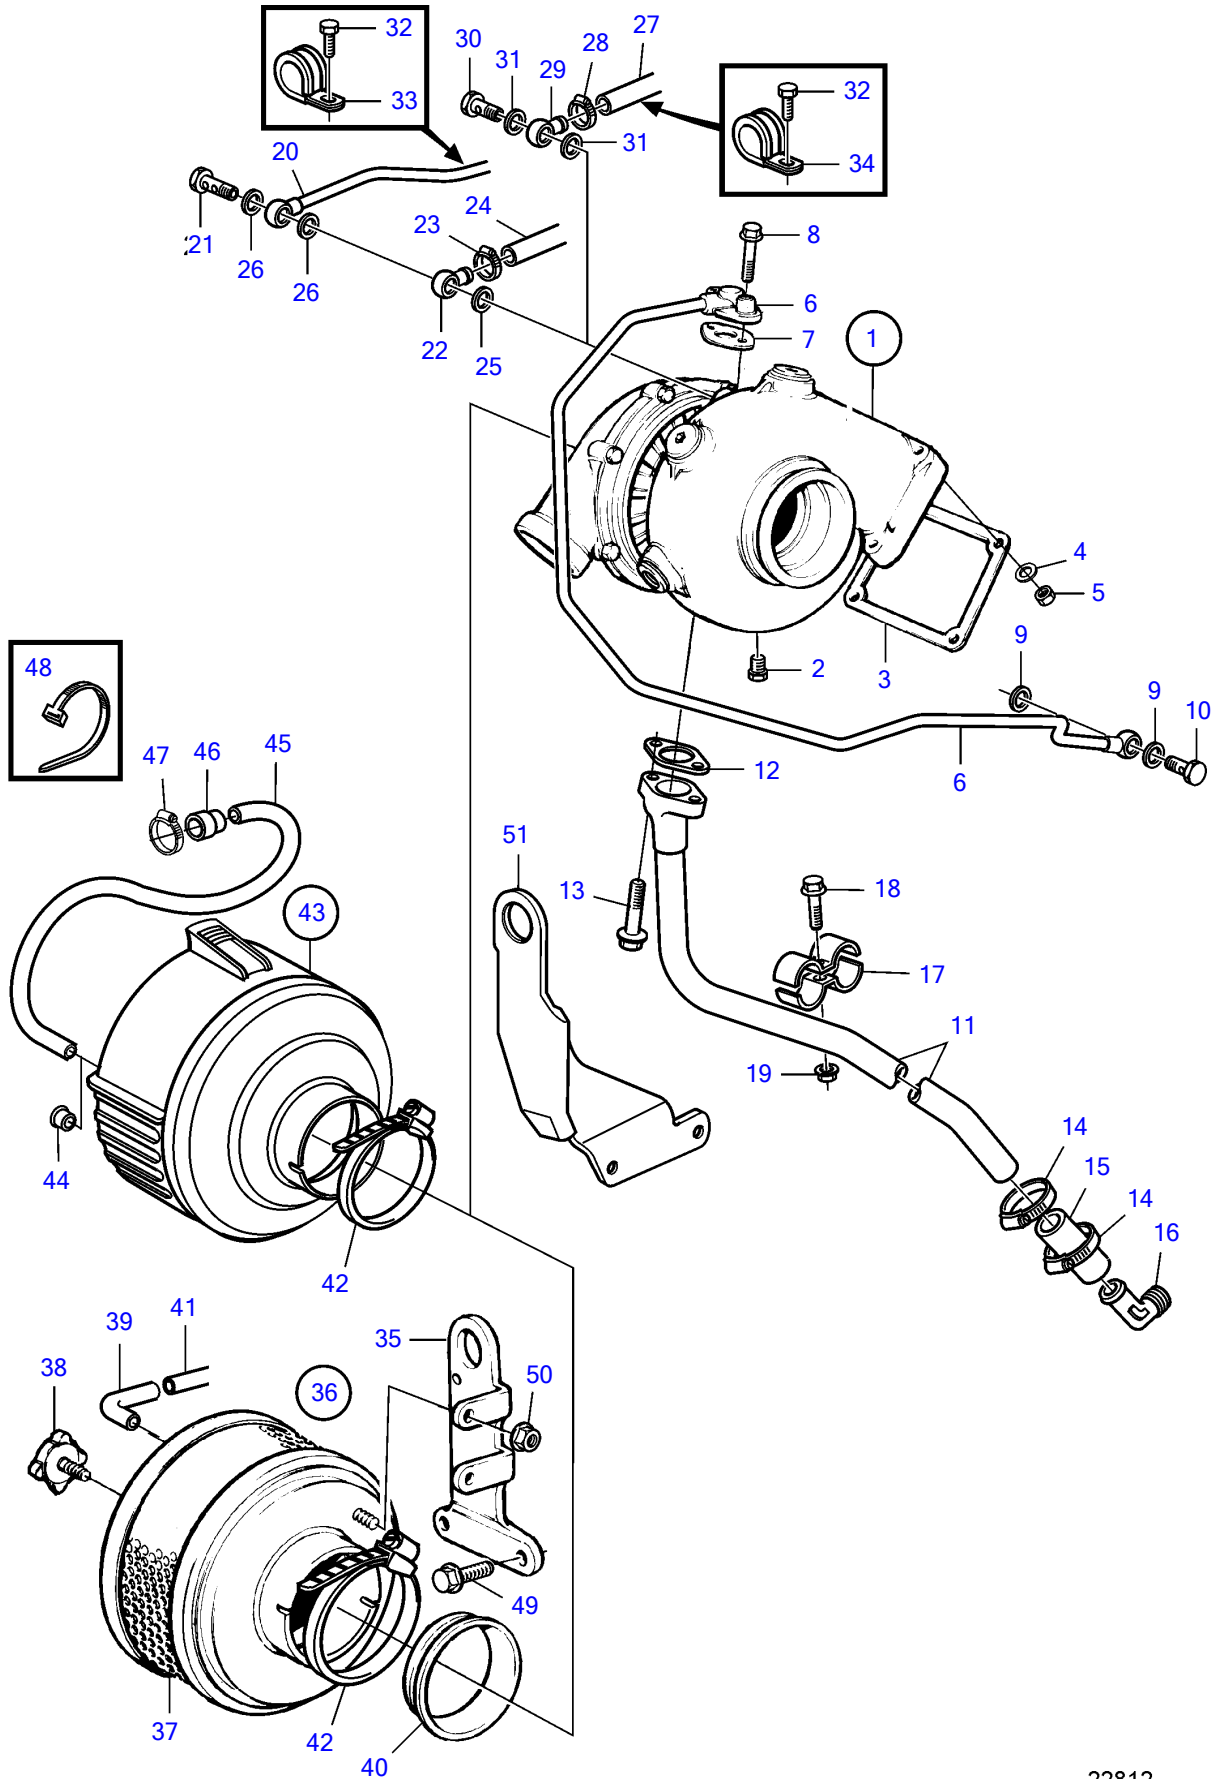

AD31L-A, TAMD31L-A, TAMD31M-A

AD31L-A, TAMD31L-A, TAMD31M-A

REF	PART NO.	QTY	DESCRIPTION	SEE SEC.	NOTES
1					
			•	860	
	3802082	1	Turbocharger		(3581528)
			•		
			•	3343	
2	861551	1	Plug		
3	3582676	1	Gasket kit		
4	955895	4	Washer		
5	940183	4	Hexagon nut		
6	838868	1	Oil pressure pipe		
7	420641	1	Gasket		
8	945444	1	Flange screw		L=25mm
	946671	1	Flange screw		L=30mm
9	969011	2	Gasket		
10	25167	1	Hollow screw		
11	838870	1	Oil return pipe		
12	860105	1	Gasket		
13	945444	2	Flange screw		
14	943474	2	Hose clamp		
15	466328	1	Rubber hose		
16	983105	1	Hose nipple		
17	820851	2	Clamp		
18	946544	1	Flange screw		
19	945407	1	Flange nut		
20	860214	1	Air vent hose		Turbo-thermostat housing., For earlier version of expansion tank.
21	947975	1	Hollow screw		
22	858750	1	Banjo nipple		
23	945652	1	Hose clamp		
24	942700	X	Hose		Expansion tank-Turbo., For earlier version of expansion tank.
25	11994	1	Gasket		
26	11994	2	Gasket		
27	942700	1	Hose		Expansion tank-Turbo., For later version of expansion tank., L=580mm
28	945652	1	Hose clamp		
29	858750	1	Banjo nipple		
30	969299	1	Hollow screw		
31	11994	2	Gasket		
32	967949	2	Flange screw		
33	952624	1	Clamp		
34	952627	1	Clamp		
35	838829	1	Bracket		Early type
36	861434	1	Air cleaner		Repl by 3582367
			• Bulletin 44-47	44-47-EN	New Air Filter for 31, 41 and TAMD42WJ Engines
37	858488	1	• Air filter insert		
38	859729	1	• Knob		
39	861391	1	• Protecting sleeve		
40	838855	1	Sealing ring		
41	946234	X	Tube		L=670mm
42	943481	1	Hose clamp		
43	3582367	1	Air filter kit		
			• Bulletin 44-47	44-47-EN	New Air Filter for 31, 41 and TAMD42WJ Engines
44	940285	1	• Plug		
45		X	• Tube		L=670mm
46	861114	1	• Protecting sleeve		
47	943472	1	• Hose clamp		
48	948211	1	• Cable tie		
49	946329	2	Flange screw		Early type
50	945407	2	Flange nut		Early type
51	860419	1	Lifting bracket		Late type