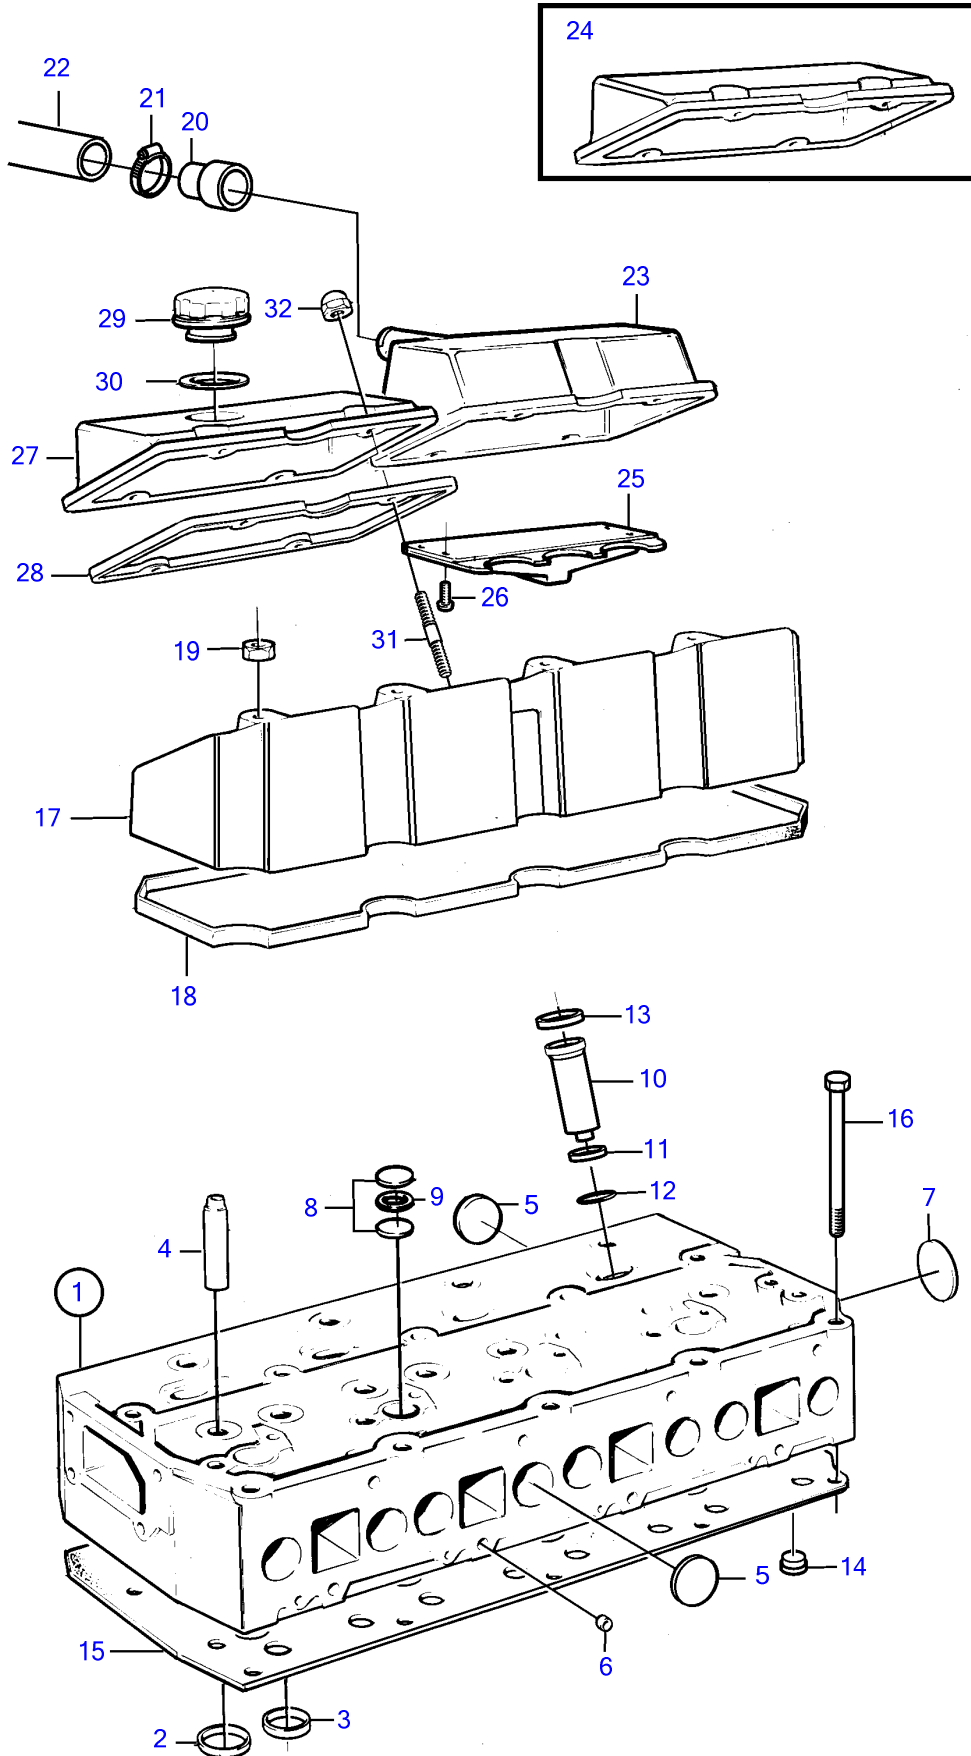

TAMD31S-A

22662

TAMD31S-A

REF	PART NO.	QTY	DESCRIPTION	SEE SEC.	NOTES
2	858331	4	Valve seat, exhaust		
3	860035	4	Valve seat, intake		
4	3582561	8	Valve guide		
5	477026	9	Expansion plug		
6	967853	8	Cap plug		
7	968955	1	Expansion plug		
8	967948	8	Expansion plug		
9	949329	4	Gasket		
10	3581536	4	Spray sleeve		
11	838896	4	Sealing ring		
12	838821	4	O-ring		
13	838619	4	Retainer		
14	465420	4	Jet		
15	3582432	1	Cylinder head gasket		
16	838775	19	Screw		
17	838648	1	Valve cover		
18	838652	1	Gasket		
19	945408	4	Flange nut		
20	861114	1	Protecting sleeve	1695	Not for SOLAS
	861114	1	Protecting sleeve	3346	Not for SOLAS
21	943472	1	Hose clamp	1695	
22	946234	X	Tube	1695	L=720mm not for SOLAS
23	860541	1	Valve cover		Not for SOLAS, Replaced by 860542, 860601 & 977771
	860542	1	Valve cover		
25	860601	1	Insert		Not for SOLAS
26	977771	4	Flange screw		
27	838651	1	Valve cover		
28	838654	2	Gasket		
29	1275403	1	Oil filler cap		
30	1275379	1	Gasket		
31	1542380	8	Stud		
32	968458	8	Flange cap nut		