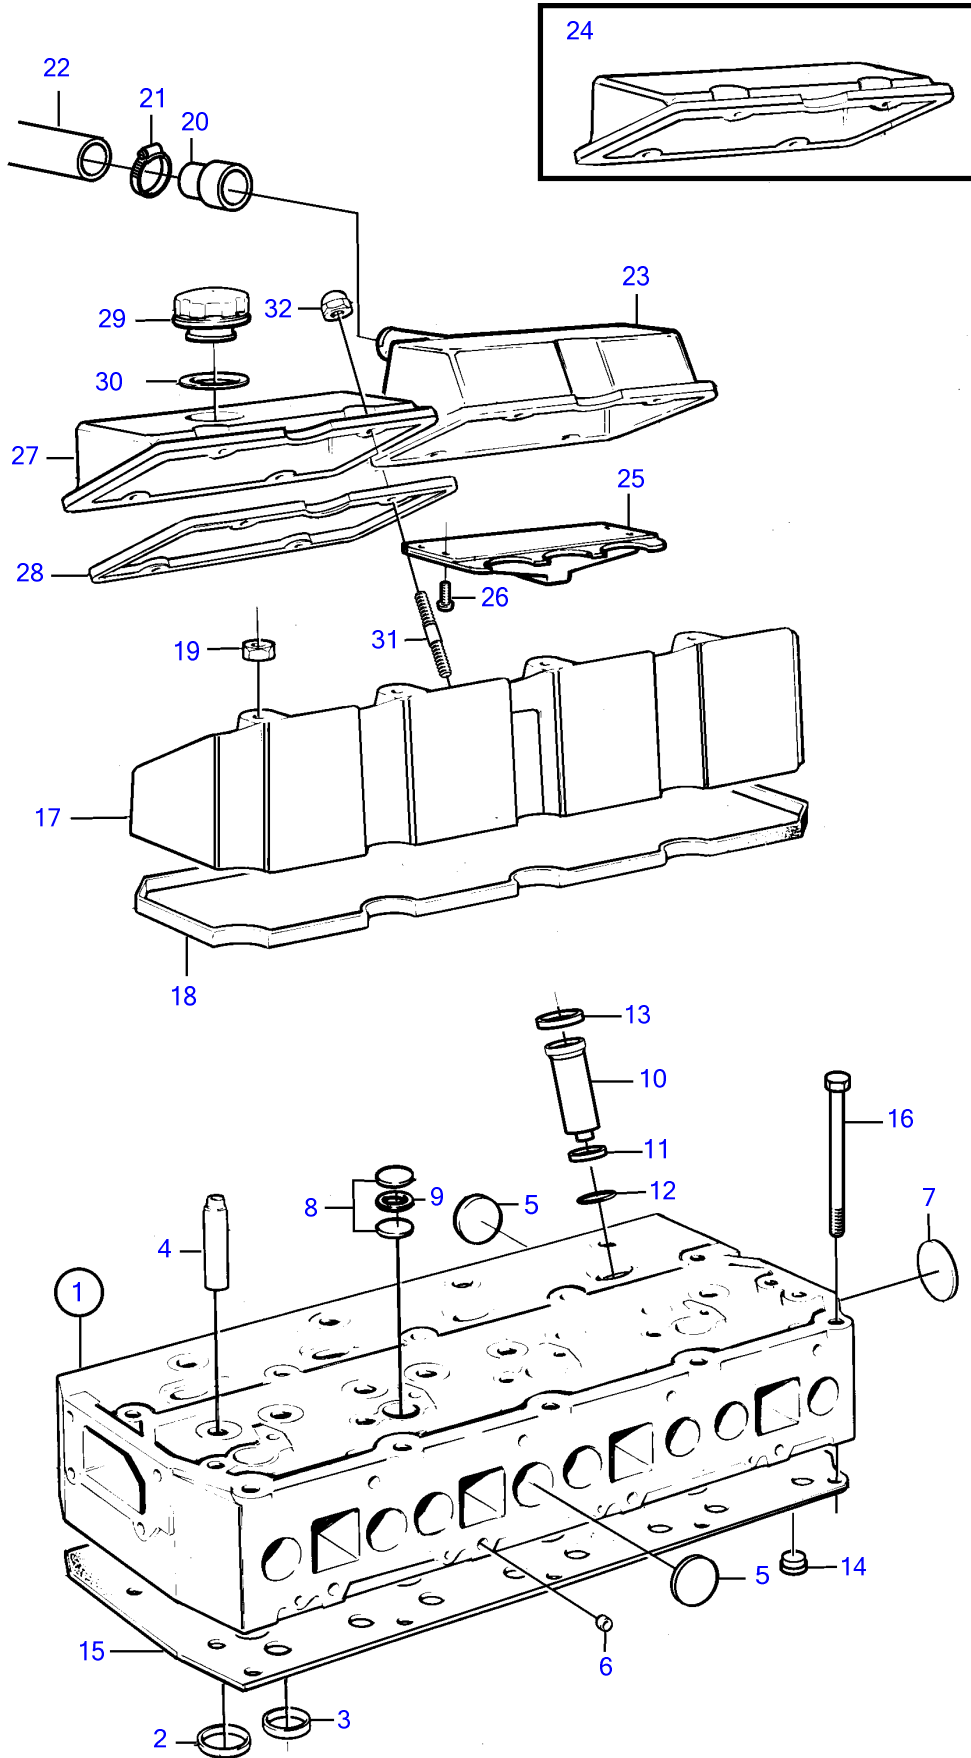

AD31P-A, TAMD31P-A

22662

AD31P-A, TAMD31P-A

REF	PART NO.	QTY	DESCRIPTION	SEE SEC.	NOTES
2	858331	4	Valve seat, exhaust		
3	860035	4	Valve seat, intake		
4	3582561	8	Valve guide		
5	477026	9	Expansion plug		
6	967853	8	Cap plug		
7	968955	1	Expansion plug		
8	967948	8	Expansion plug		
9	949329	4	Gasket		
10	3581536	4	Spray sleeve		
11	838896	4	Sealing ring		
12	838821	4	O-ring		
13	838619	4	Retainer		
14	465420	4	Jet		
15	3582432	1	Cylinder head gasket		
16	838775	19	Screw		
17	838648	1	Valve cover		
18	838652	1	Gasket		
19	945408	4	Flange nut		
20	861114	1	Protecting sleeve	1695	Not for SOLAS
	861114	1	Protecting sleeve	3346	Not for SOLAS
21	943472	1	Hose clamp	1695	
22	946234	X	Tube	1695	L=720mm not for SOLAS
23	860541	1	Valve cover		Not for SOLAS, Replaced by 860542, 860601 & 977771
	860542	1	Valve cover		
25	860601	1	Insert		Not for SOLAS
26	977771	4	Flange screw		
27	838651	1	Valve cover		
28	838654	2	Gasket		
29	1275403	1	Oil filler cap		
30	1275379	1	Gasket		
31	1542380	8	Stud		
32	968458	8	Flange cap nut		