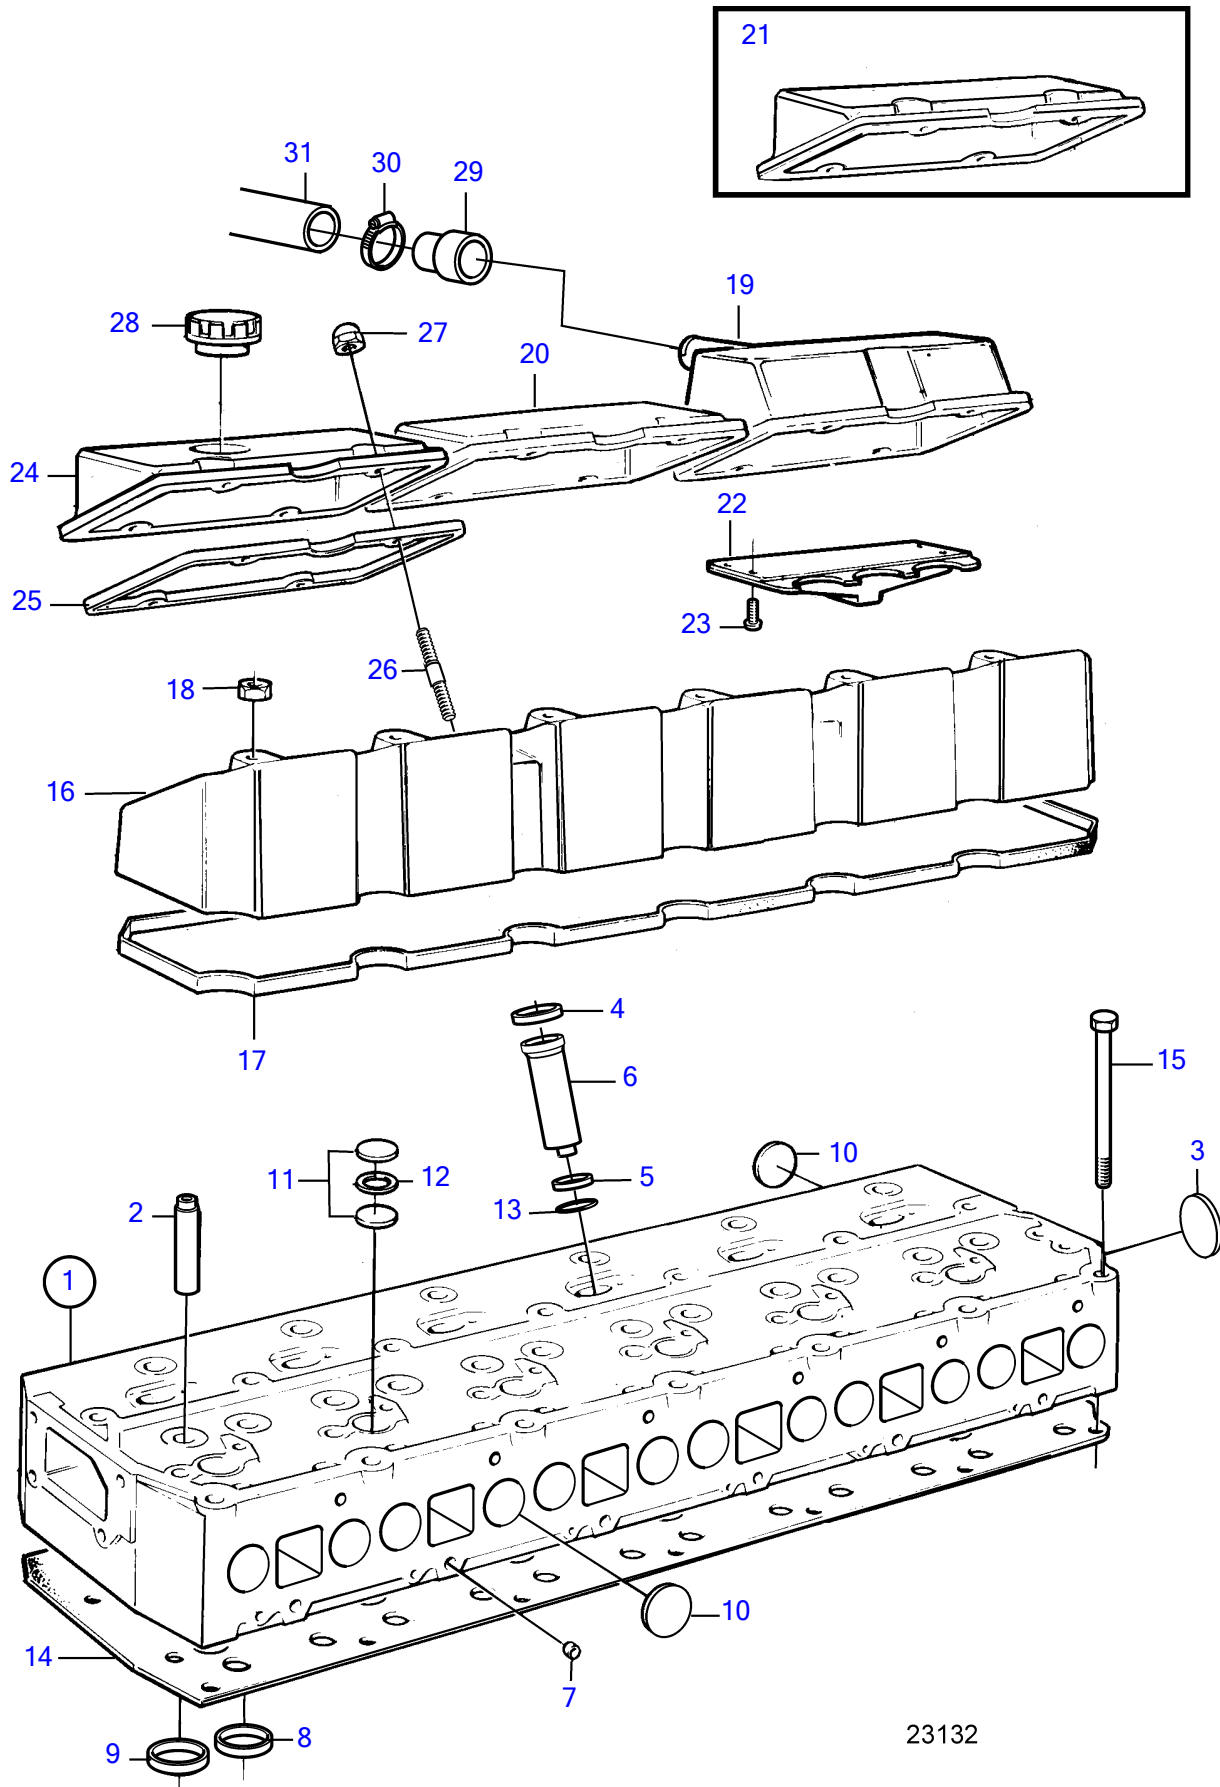

AD41L-A, AD41P-A, D41L-A

23132

AD41L-A, AD41P-A, D41L-A

REF	PART NO.	QTY	DESCRIPTION	SEE SEC.	NOTES
1	3803308	1	Cylinder head		SN-2204158807, (861300)
2	3582561	12	• Valve guide		
3	968955	1	• Expansion plug		
4	838619	6	• Retainer		
5	838896	6	• Sealing ring		
6	861255	6	• Spray sleeve		For cylinder head 861300
	3581536	6	• Spray sleeve		
7	967853	12	• Cap plug		
8	858331	6	• Valve seat, exhaust		
9	860035	6	• Valve seat, intake		
10	477026	13	• Expansion plug		
11	967948	12	• Expansion plug		
12	949329	6	• Gasket		
13	838821	6	• O-ring		
14	3583786	1	Cylinder head gasket		
15	838775	27	Screw		
16	838649	1	Valve cover		
17	838653	1	Gasket		
18	945408	4	Flange nut		
19	860541	1	Valve cover		Not for SOLAS, Replaced by 860542, 860601 & 977771
	860542	1	• Valve cover		
20	838650	1	Valve cover		
22	860601	1	Insert		
23	977771	4	Flange screw		
24	838651	1	Valve cover		
25	838654	3	Gasket		
26	1542380	12	Stud		
27	968458	12	Flange cap nut		
28	1275403	1	Oil filler cap		
29	861114	1	Protecting sleeve	1696	Not for SOLAS
30	943472	1	Hose clamp	1696	Not for SOLAS
31	946234	X	Tube	1696	L=670mm not for SOLAS