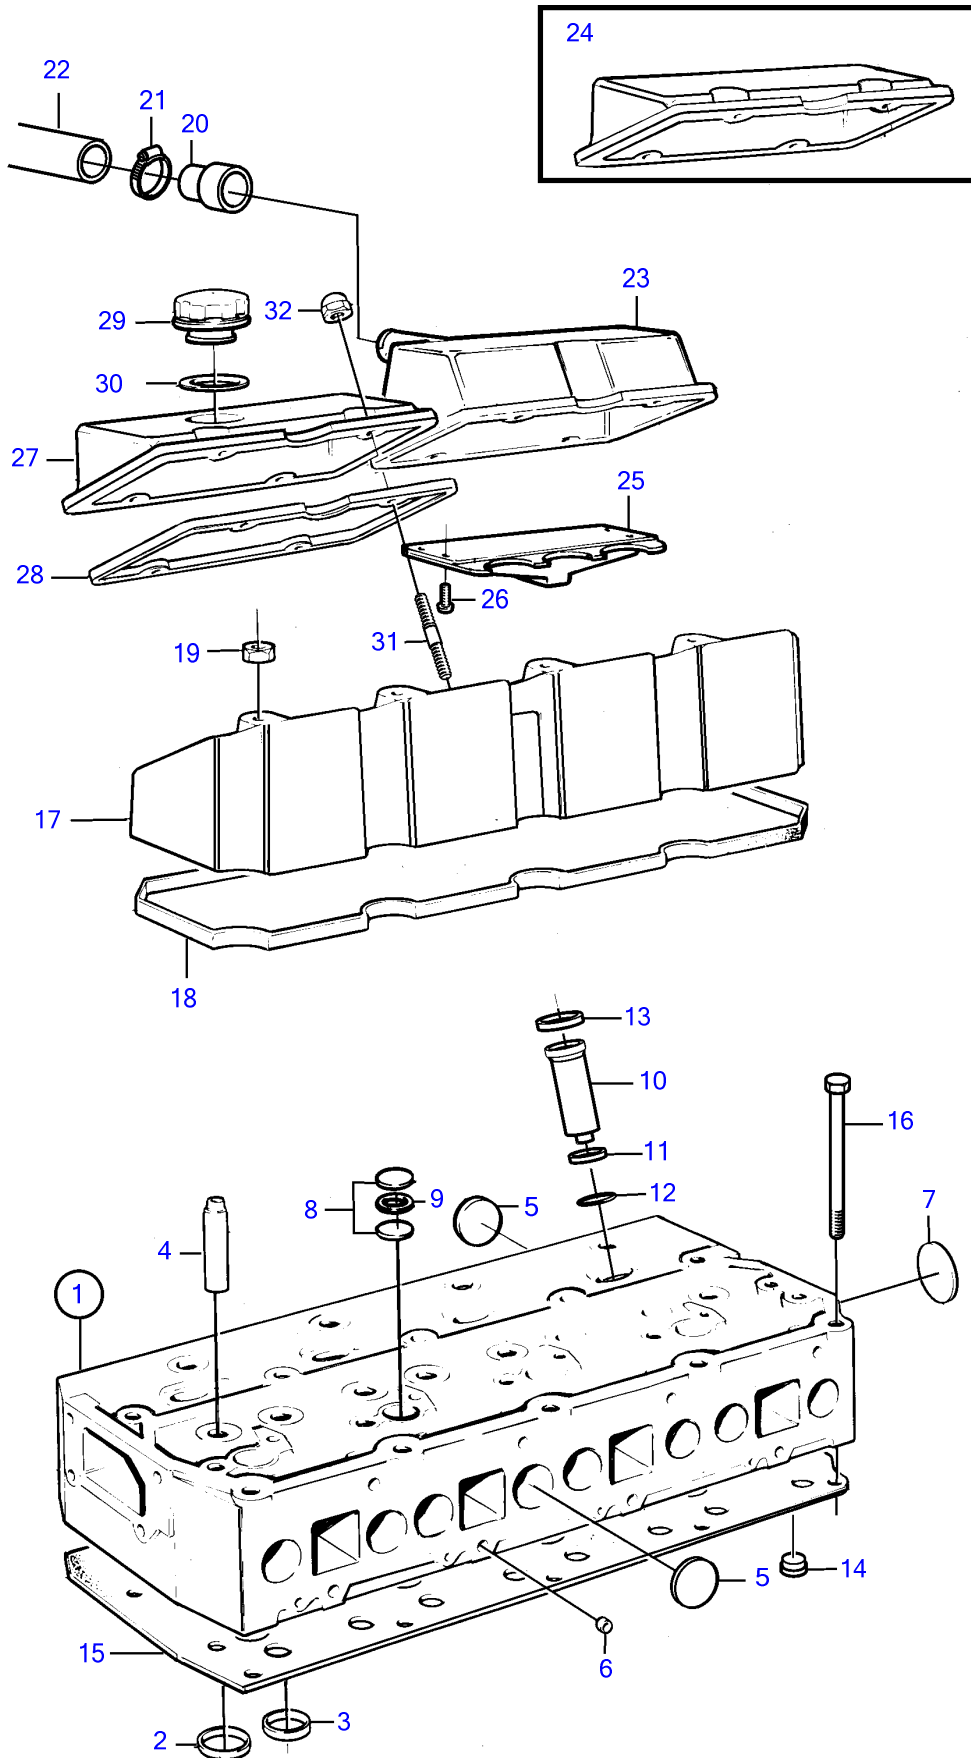

AD31L-A, TAMD31L-A, TAMD31M-A, TMD31L-A

22662

AD31L-A, TAMD31L-A, TAMD31M-A, TMD31L-A

REF	PART NO.	QTY	DESCRIPTION	SEE SEC.	NOTES
1	3803306	1	Cylinder head		SN-2203129975, (860646) SN2203129976-2203135150, (3581588) SN-2203129780, (861629) SN2203129781-2203135150, (3581552)
2	858331	4	• Valve seat, exhaust		
3	860035	4	• Valve seat, intake		
4	3582561	8	• Valve guide		
5	477026	9	• Expansion plug		
6	967853	8	• Cap plug		
7	968955	1	• Expansion plug		
8	967948	8	• Expansion plug		
9	949329	4	• Gasket		
10	861255	4	• Spray sleeve		SN-2203129975
	3581536	4	• Spray sleeve		SN2203129976-2203135150
11	838896	4	• Sealing ring		
12	838821	4	• O-ring		
13	838619	4	• Retainer		
14	465420	4	• Jet		
15	3582432	1	Cylinder head gasket		
16	838775	19	Screw		
17	838648	1	Valve cover		
18	838652	1	Gasket		
19	945408	4	Flange nut		
20	861114	1	Protecting sleeve	1695	Not for SOLAS
	861114	1	Protecting sleeve	3346	Not for SOLAS
21	943472	1	Hose clamp	1695	
22	946234	X	Tube	1695	L=720mm not for SOLAS
23	860541	1	Valve cover		Not for SOLAS, Replaced by 860542, 860601 & 977771
	860542	1	• Valve cover		
24	838650	1	Valve cover		SOLAS
25	860601	1	Insert		Not for SOLAS
26	977771	4	Flange screw		
27	838651	1	Valve cover		
28	838654	2	Gasket		
29	1275403	1	Oil filler cap		
30	1275379	1	Gasket		
31	1542380	8	Stud		
32	968458	8	Flange cap nut		