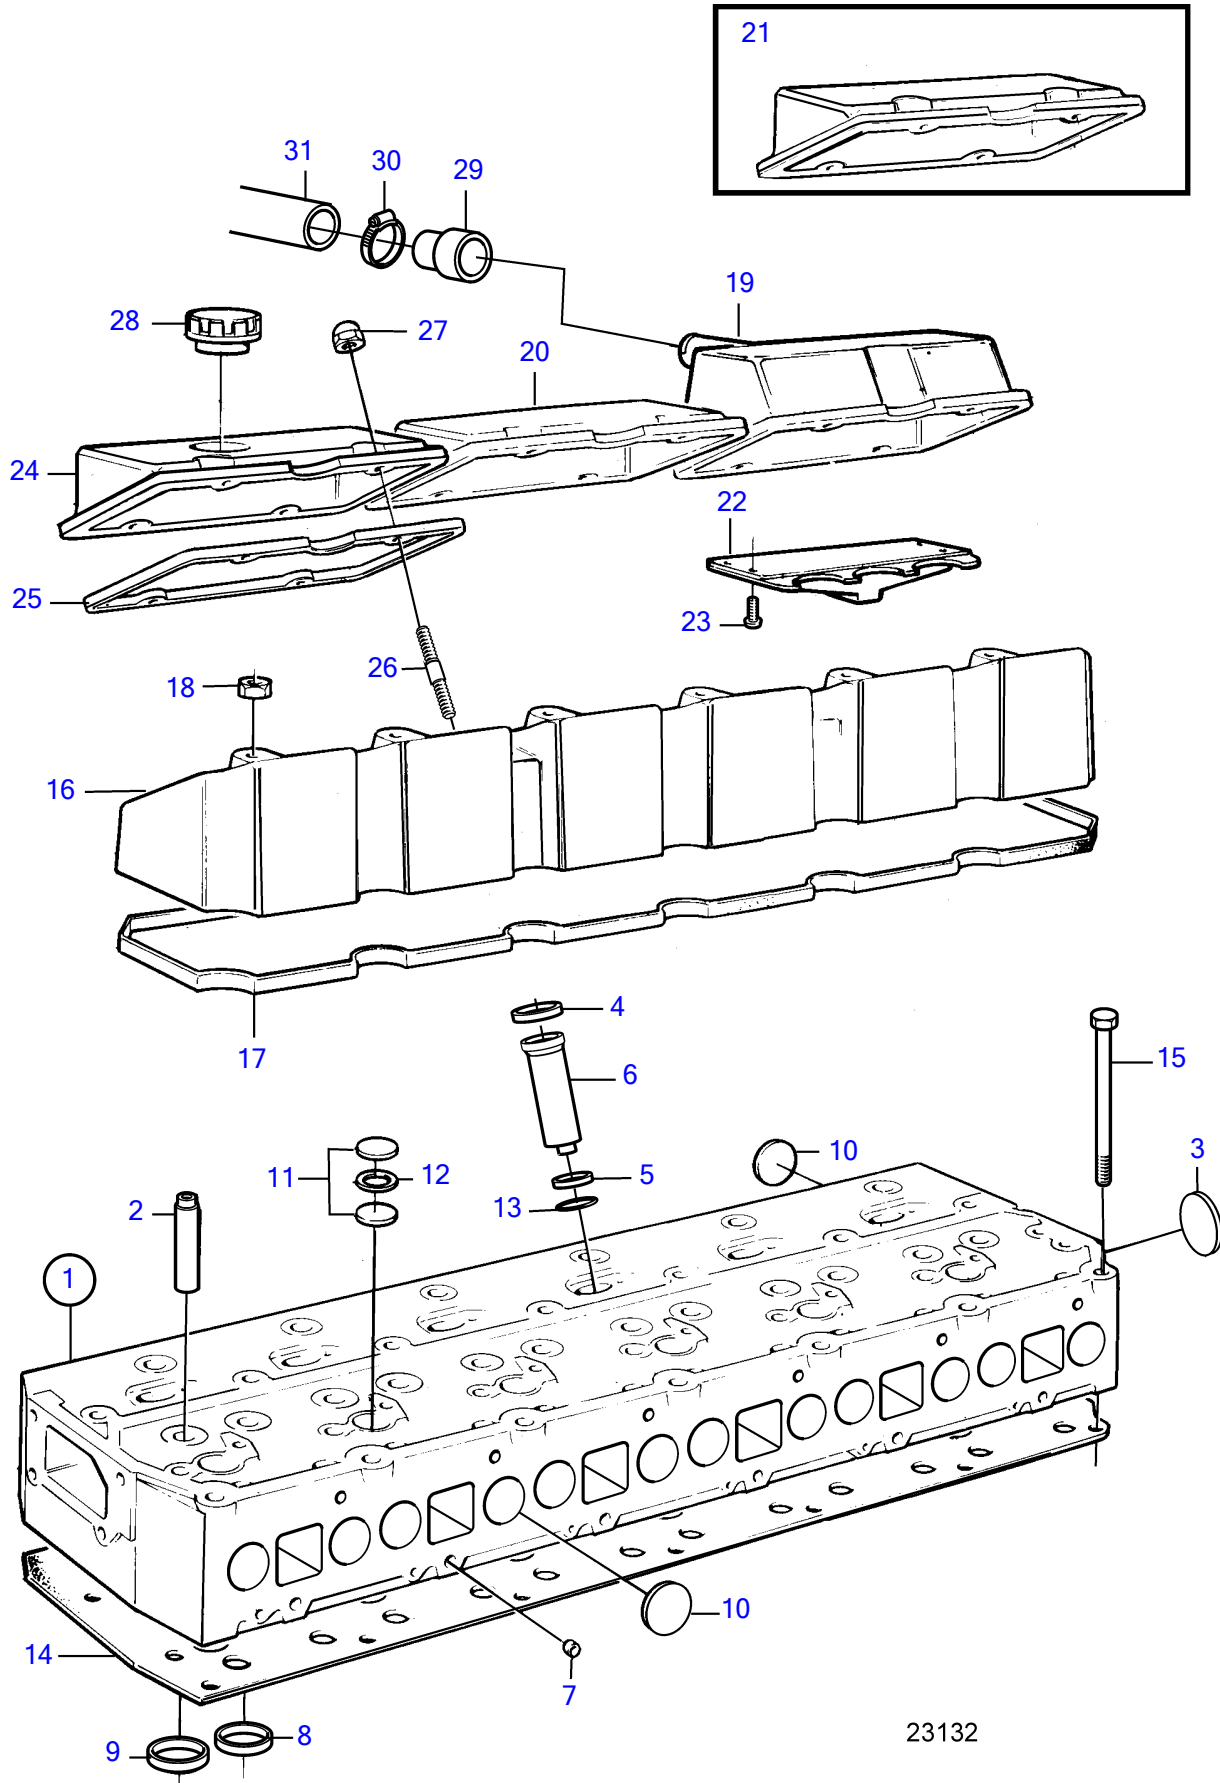

TAMD41H-A, TAMD41H-B, TAMD41P-A, TAMD41L-A, TAMD41M-A, TMD41L-A

23132

TAMD41H-A, TAMD41H-B, TAMD41P-A, TAMD41L-A, TAMD41M-A, TMD41L-A

REF	PART NO.	QTY	DESCRIPTION	SEE SEC.	NOTES
1	3803308	1	Cylinder head		SN-2204158807, (861300) SN2204158808-2204168098, (3581554) SN-2204168098, (3583900)
2	3582561	12	• Valve guide		
3	968955	1	• Expansion plug		
4	838619	6	• Retainer		
5	838896	6	• Sealing ring		
6	861255	6	• Spray sleeve		For cylinder head 861300
	3581536	6	• Spray sleeve		
7	967853	12	• Cap plug		
8	858331	6	• Valve seat, exhaust		
9	860035	6	• Valve seat, intake		
10	477026	13	• Expansion plug		
11	967948	12	• Expansion plug		
12	949329	6	• Gasket		
13	838821	6	• O-ring		
14	3583786	1	Cylinder head gasket		
15	838775	27	Screw		
16	838649	1	Valve cover		
17	838653	1	Gasket		
18	945408	4	Flange nut		
19	860541	1	Valve cover		Not for SOLAS, Replaced by 860542, 860601 & 977771
	860542	1	• Valve cover		
20	838650	1	Valve cover		
21	838650	1	Valve cover		SOLAS
22	860601	1	Insert		
23	977771	4	Flange screw		
24	838651	1	Valve cover		
25	838654	3	Gasket		
26	1542380	12	Stud		
27	968458	12	Flange cap nut		
28	1275403	1	Oil filler cap		
29	861114	1	Protecting sleeve	1696	Not for SOLAS
30	943472	1	Hose clamp	1696	Not for SOLAS
31	946234	X	Tube	1696	L=670mm not for SOLAS