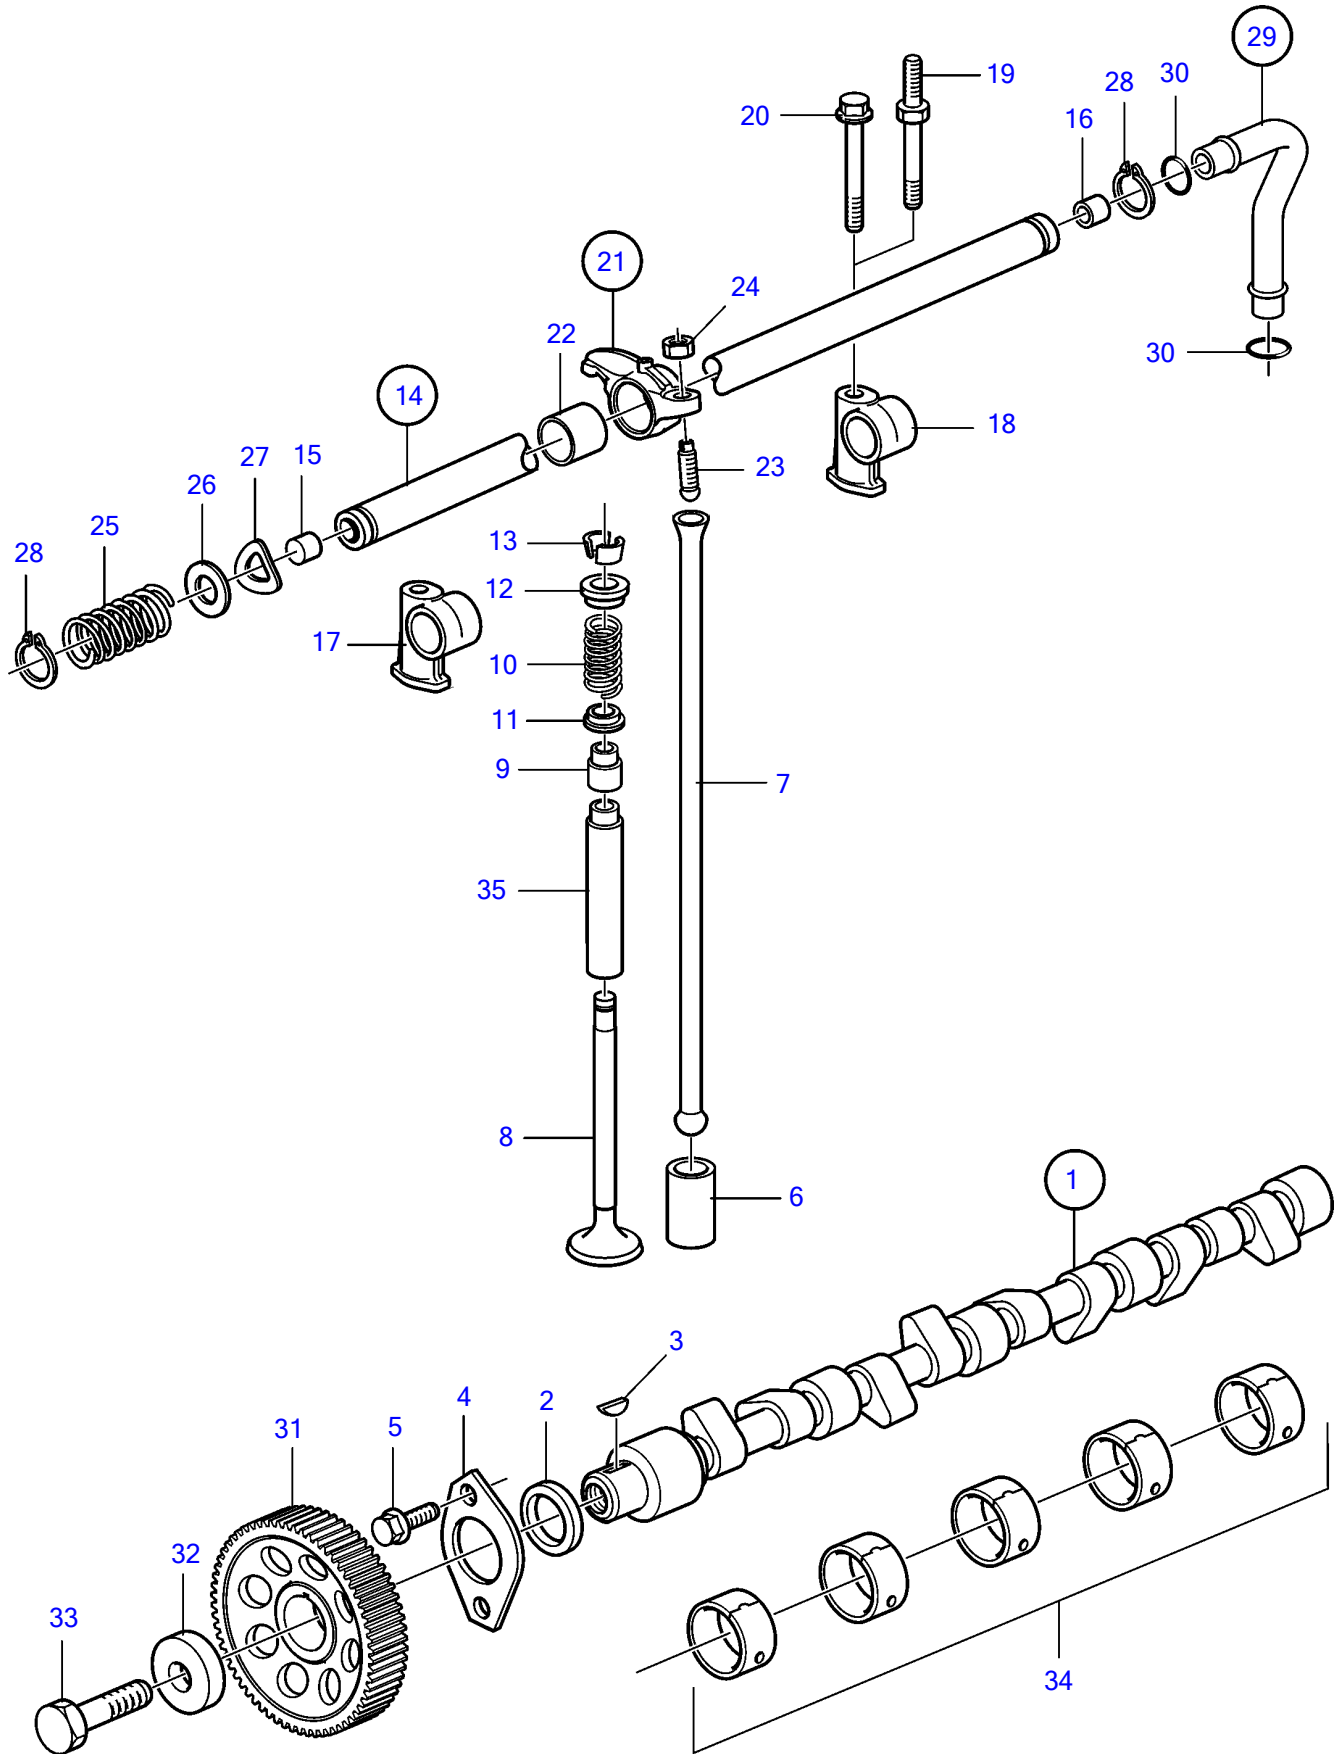

AD41L-A, AD41P-A, D41L-A, TAM41H-A, TAM41H-B, TAM41P-A, TAM41L-A, TAM41M-A, TMD41L-A

AD41L-A, AD41P-A, D41L-A, TAMD41H-A, TAMD41H-B, TAMD41P-A, TAMD41L-A, TAMD41M-A, TMD41L-A

REF	PART NO.	QTY	DESCRIPTION	NOTES
1	3817142	1	Camshaft	(3583266)
2	1542221	1	• Spacer washer	
3	910116	1	• Woodruff key	
4	838992	1	Thrust washer	
5	946440	2	Flange screw	
6	1542208	12	Valve tappet	
7	838636	12	Push rod	
8	838638	6	Exhaust valve, exhaust	
	838637	6	Inlet valve, intake	
9	859171	12	Valve stem seal	
10	1545198	12	Valve spring	
11	1332137	12	Valve spring washer	
12	838639	12	Washer	
13	1677875	24	Valve collet	
14	838643	1	Rocker arm shaft	
15	955083	1	• Cap plug	
16	840444	1	• Sleeve	
17	838726	1	Adapter	
18	838647	5	Bearing bracket	
19	838732	4	Stud	
20	965188	2	Flange screw	
21	3581128	6	Rocker arm, exhaust	No 1,3,5,7,9,11
	3581129	6	Rocker arm, intake	No 2,4,6,8,10,12
22	418297	12	• Bushing	
23	3581121	12	• Ball stud	
24	921781	12	• Hexagon nut	
25	411139	5	Compression spring	
26	840686	2	Spring washer	
27	400722	2	Shim	
28	914456	2	Snap ring	
29	860686	1	Tube	
30	969198	2	• O-ring	
31	1542034	1	Gear	
32	1542223	1	Washer	
33	965193	1	Flange screw	
34	1542067	7	Camshaft bushing	
35	3582561	12	Valve guide	

7742700-21-1674

18175

Upd:2011-09-28