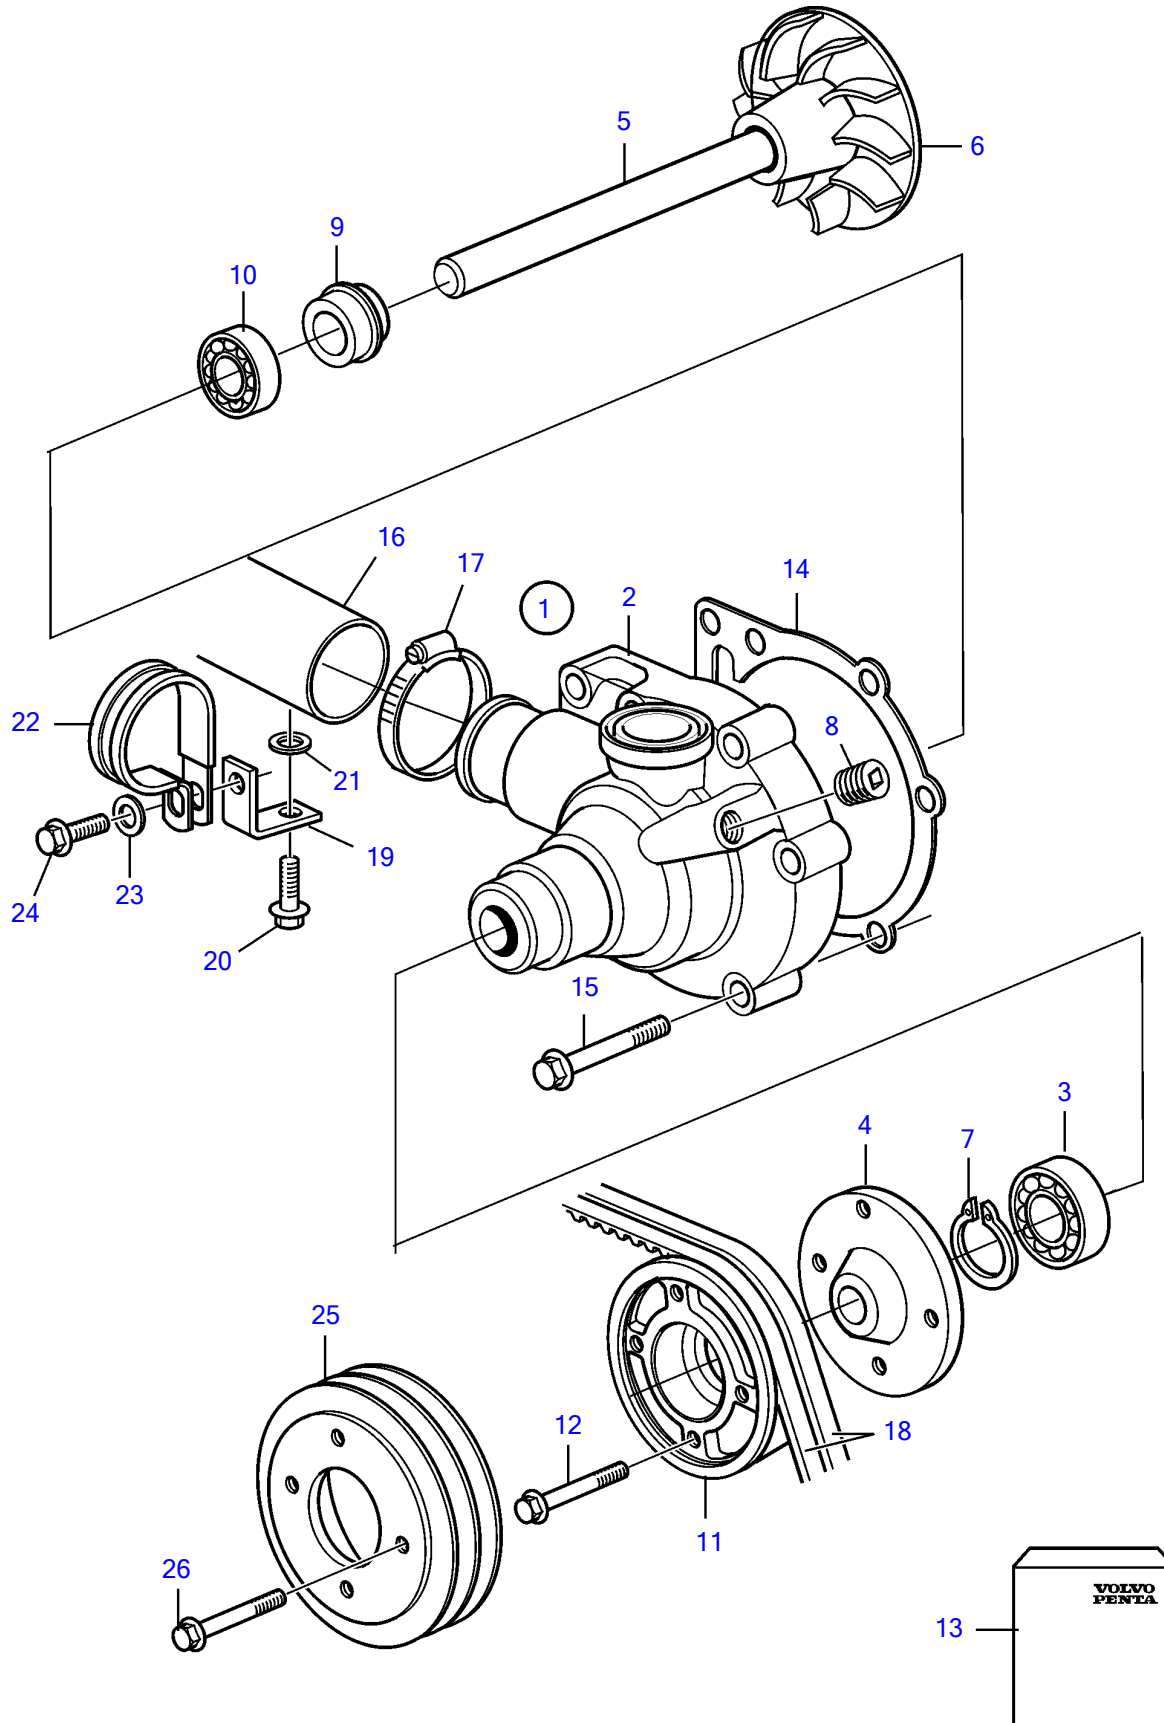

AD31L-A, AD31P-A, TAMD31L-A, TAMD31M-A, TAMD31P-A, TAMD31S-A, TMD31L-A

AD31L-A, AD31P-A, TAMD31L-A, TAMD31M-A, TAMD31P-A, TAMD31S-A, TMD31L-A

REF	PART NO.	QTY	DESCRIPTION	SEE SEC.	NOTES
1	3580777	1	Water pump		Replaced by 1 pc 3809412, coolant pump, 1 pc 3588383, pulley and 4 pcs 946173, flange screw.
	3809412	1	Water pump		
	3803869	1	Coolant pump, exch		
2		1	• Coolant pump housing		
3	(184861)	1	• Ball bearing		Included in overhaul kit., For water pump 3809412, Obsolete part
4	(3588402)	1	• Hub		Obsolete part, Included in overhaul kit., For water pump 3809412
5		1	• Shaft		Included in overhaul kit.
6	3583087	1	• Impeller		Included in overhaul kit., For water pump 3809412
7	914462	1	• Snap ring		Included in overhaul kit.
8	479977	1	• Plug		
9	1676432	1	• Sealing ring		Included in overhaul kit.
10	1660609	1	• Ball bearing		Included in overhaul kit.
11	1542235	1	Pulley		For water pump 3580777
12	946173	4	Flange screw		For water pump 3580777
13	876793	1	Repair kit	1791	For water pump 3580777
	877385	1	Repair kit	1791	For water pump 3809412
14	859027	1	Gasket		
15	947760	6	Flange screw		
16	861279	1	Hose		Heat exchanger-expansion tank-water pump., For earlier version of expansion tank.
	3581097	1	Hose		Heat exchanger-expansion tank-water pump., For later version of expansion tank.
17	943478	1	Hose clamp		
18	966978	1	V-belt		
19	846780	1	Bracket		
20	965181	1	Flange screw		
21	955894	1	Washer		
22	952635	1	Clamp		
23	955893	1	Washer		
24	948746	1	Flange screw		
25	3588383	1	Pulley		Late type
26	946173	4	Flange screw		Late type