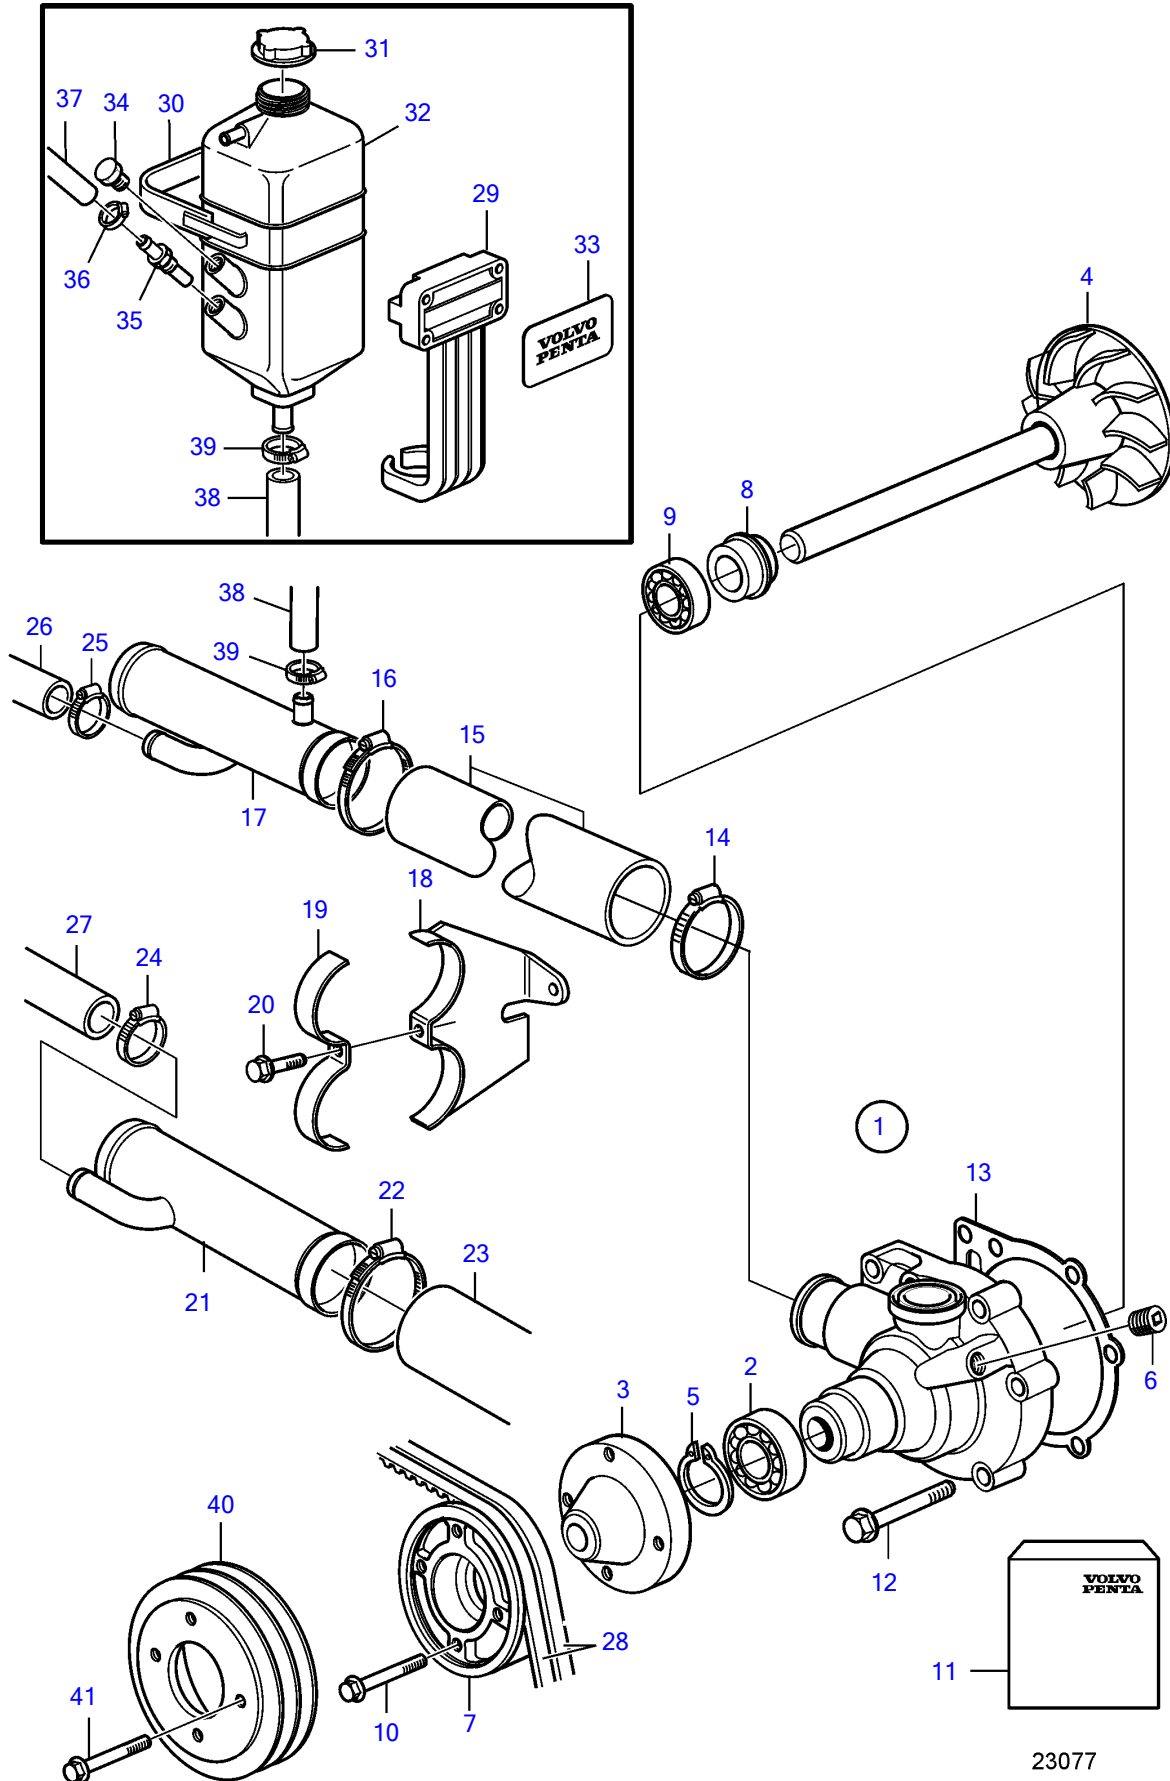

TAMD41H-A, TAMD41H-B

TAMD41H-A, TAMD41H-B

| REF | PART NO. | QTY | DESCRIPTION | NOTES |
|-----|----------|-----|--------------------|--|
| 1 | 3580765 | 1 | Water pump | Replaced by 1 pc 3809412, coolant pump, 1 pc 3588383, pulley and 4 pcs 946173, flange screw. |
| | 3809412 | 1 | Water pump | |
| | 3803869 | 1 | Coolant pump, exch | |
| 2 | 181538 | 1 | • Ball bearing | Included in overhaul kit., Early type |
| 3 | 860455 | 1 | • Hub | Included in overhaul kit., Early type |
| 4 | | 1 | • Shaft | Included in overhaul kit., Early type |
| 5 | 914462 | 1 | • Snap ring | Early type |
| 6 | 479977 | 1 | • Plug | Included in overhaul kit., Early type |
| 7 | 1542235 | 1 | • Pulley | Included in overhaul kit., Early type |
| 8 | 1676432 | 1 | • Sealing ring | Early type |
| 9 | 1660609 | 1 | • Ball bearing | Early type |
| 10 | 946173 | 4 | • Flange screw | Included in overhaul kit., Early type |
| 11 | 876794 | 1 | Repair kit | |
| 12 | 947760 | 6 | Flange screw | |
| 13 | 859027 | 1 | Gasket | Included in overhaul kit. |
| 14 | 943479 | 1 | Hose clamp | |
| 15 | 860968 | 1 | Hose | Inlet-water pump. |
| 16 | 943479 | 1 | Hose clamp | |
| 17 | 860965 | 1 | Coolant pipe | |
| 18 | 860969 | 1 | Bracket | |
| 19 | (860967) | 1 | Clamp | Obsolete part |
| 20 | 946440 | 1 | Flange screw | |
| 21 | 860966 | 1 | Coolant pipe | |
| 22 | 943479 | 1 | Hose clamp | |
| 23 | 860968 | 1 | Hose | Thermostat housing-outlet. |
| 24 | 943476 | 1 | Hose clamp | |
| 25 | 943476 | 1 | Hose clamp | |
| 26 | 861543 | 1 | Hose | Water pump-reverse gear. |
| 27 | 860645 | 1 | Hose | After cooler-outlet. |
| 28 | 966978 | 1 | V-belt | |
| 29 | 843260 | 1 | Bracket | |
| 30 | 843266 | 1 | Clamp | |
| 31 | 844624 | 1 | Pressure cap | |
| 32 | 844062 | 1 | Expansion tank | |
| 33 | 876234 | 1 | Decal set | |
| 34 | 947660 | 1 | Plug | |
| 35 | 843247 | 1 | Connection pipe | |
| 36 | 943470 | 1 | Hose clamp | |
| 37 | 943366 | X | Rubber hose | Expansion tank-thermostat housing., L=2000mm |
| 38 | 952969 | X | Hose | L=1940mm |
| 39 | 943472 | 2 | Hose clamp | |
| 40 | 3588383 | 1 | Pulley | Late type |
| 41 | 946173 | 4 | Flange screw | Late type |