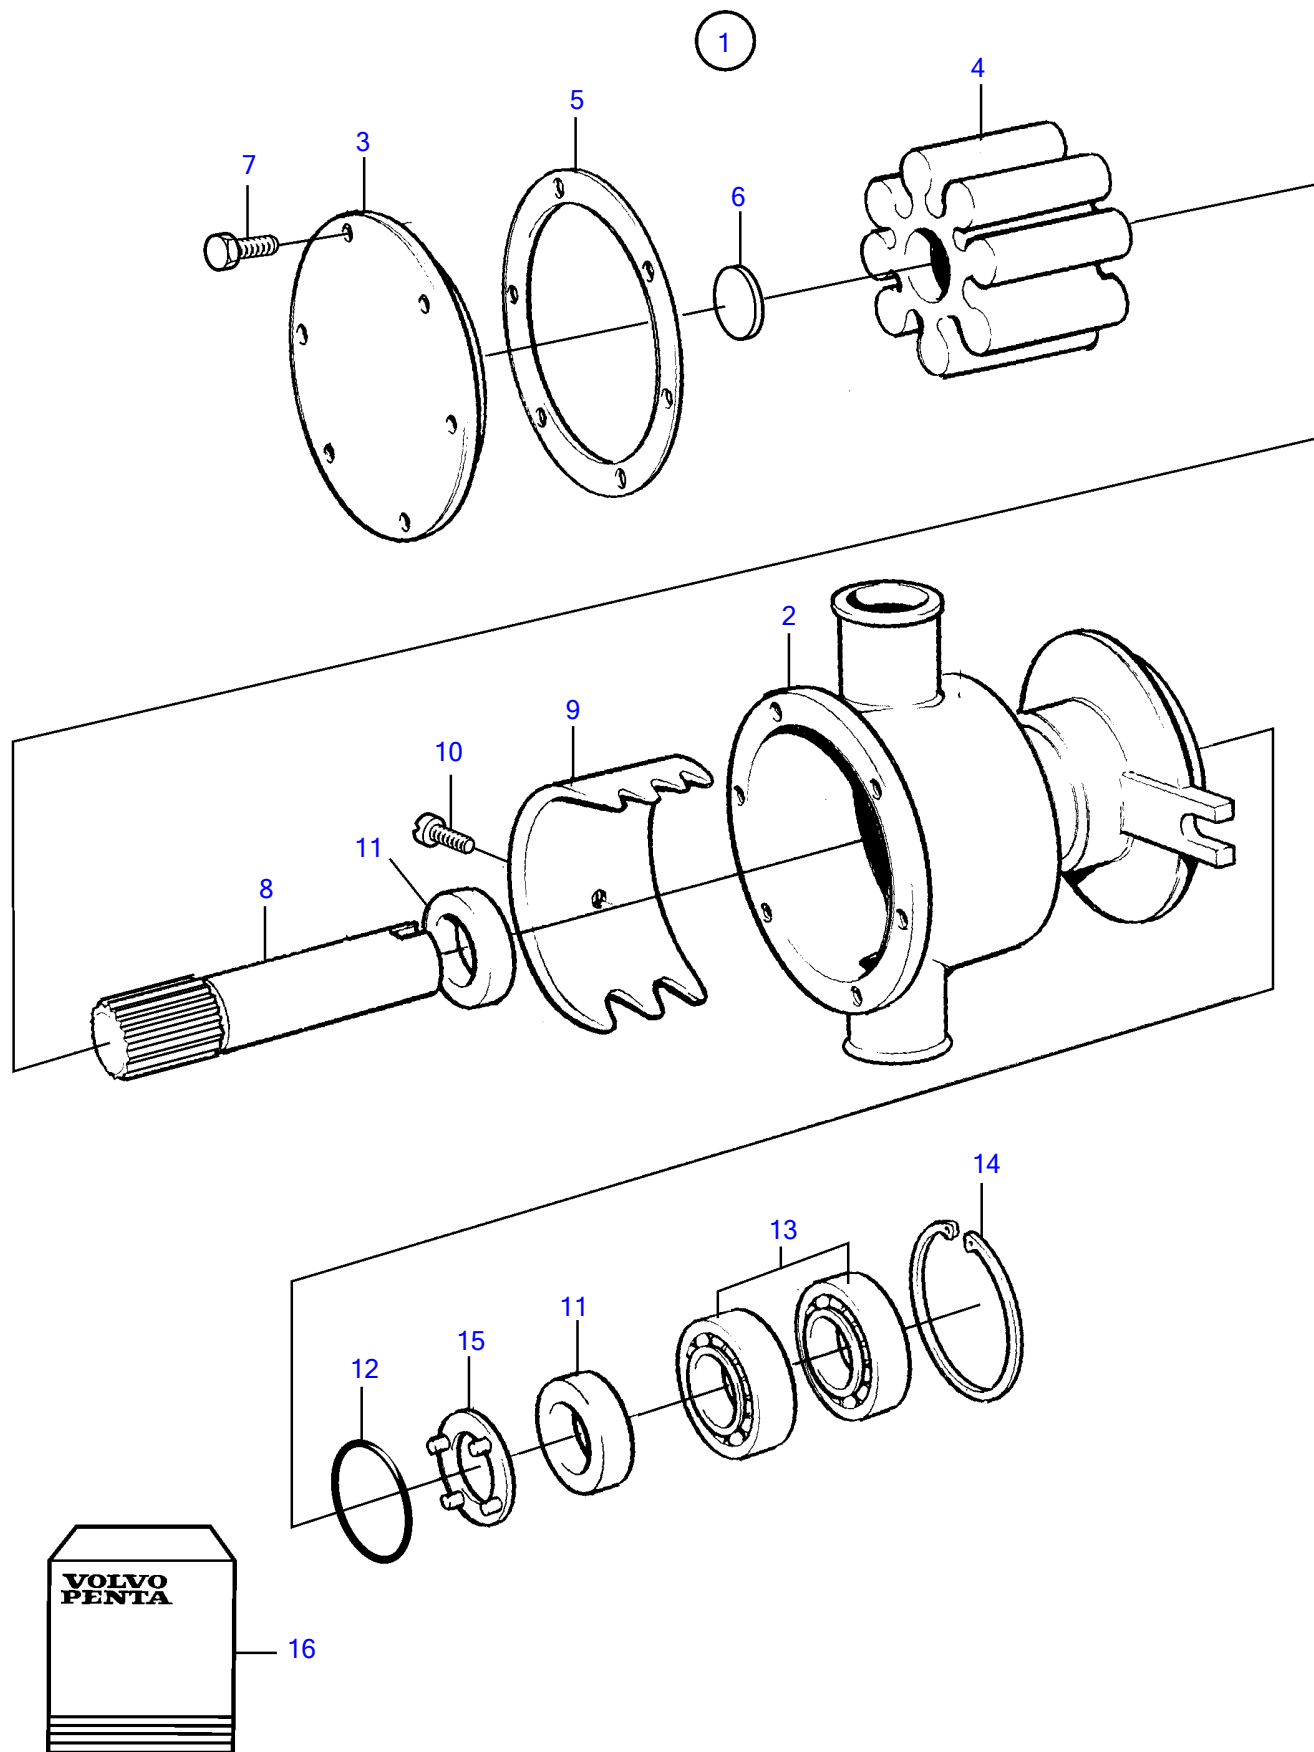

TAMD41H-A, TAMD41H-B, TAMD41P-A, TAMD41L-A, TAMD41M-A, TMD41L-A

REF	PART NO.	QTY	DESCRIPTION	NOTES
1	861198	1	Sea water pump	
2		1	▪ Housing	
3	860751	1	▪ Cardboard tube	Included in overhaul kit.
4		1	▪ Impeller	Included in impeller kit.
5	861199	1	▪ Gasket	Included in impeller kit.
6	827019	1	▪ Washer	
7	841693	6	▪ Screw	Included in overhaul kit.
8		1	▪ Shaft	Included in overhaul kit.
9	827011	1	▪ Cam	Included in overhaul kit.
10	808285	1	▪ Screw	Included in overhaul kit.
11	827247	2	▪ Sealing ring	Included in overhaul kit.
12	960166	1	▪ O-ring	Included in overhaul kit.
13	11010	2	▪ Ball bearing	Included in overhaul kit.
14	914523	1	▪ Snap ring	Included in overhaul kit.
15	844580	1	▪ Support washer	
16	877373	1	Repair kit	See group 99
	3841697	1	Impeller kit	See group 99