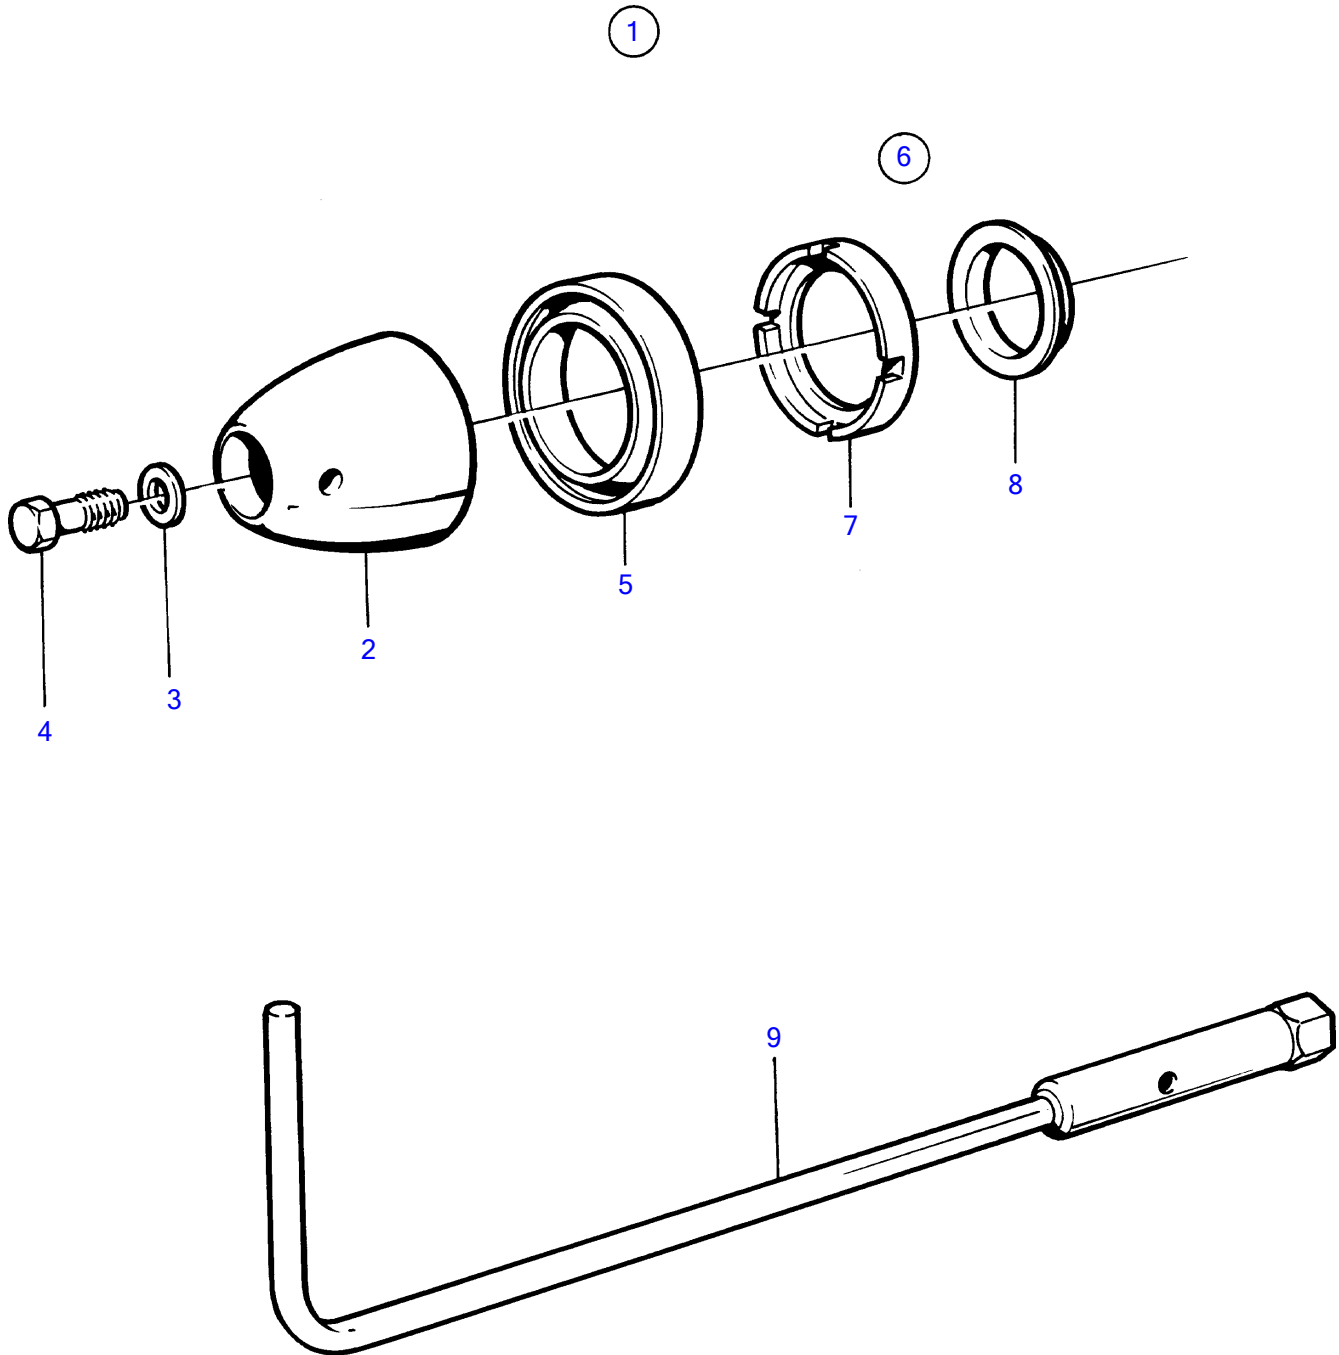

AD31D, AD31XD, TAM31D, TMD31D

AD31D, AD31XD, TAMD31D, TMD31D

REF	PART NO.	QTY	DESCRIPTION	NOTES
1	872614	1	Spinner	
2		1	• Spinner	Black
3	941670	1	• Washer	
4	872545	1	• Lock screw	
5	853676	1	• Spacer ring	
7	854294	1	• Plastic washer	
9	854669	1	Tool kit	