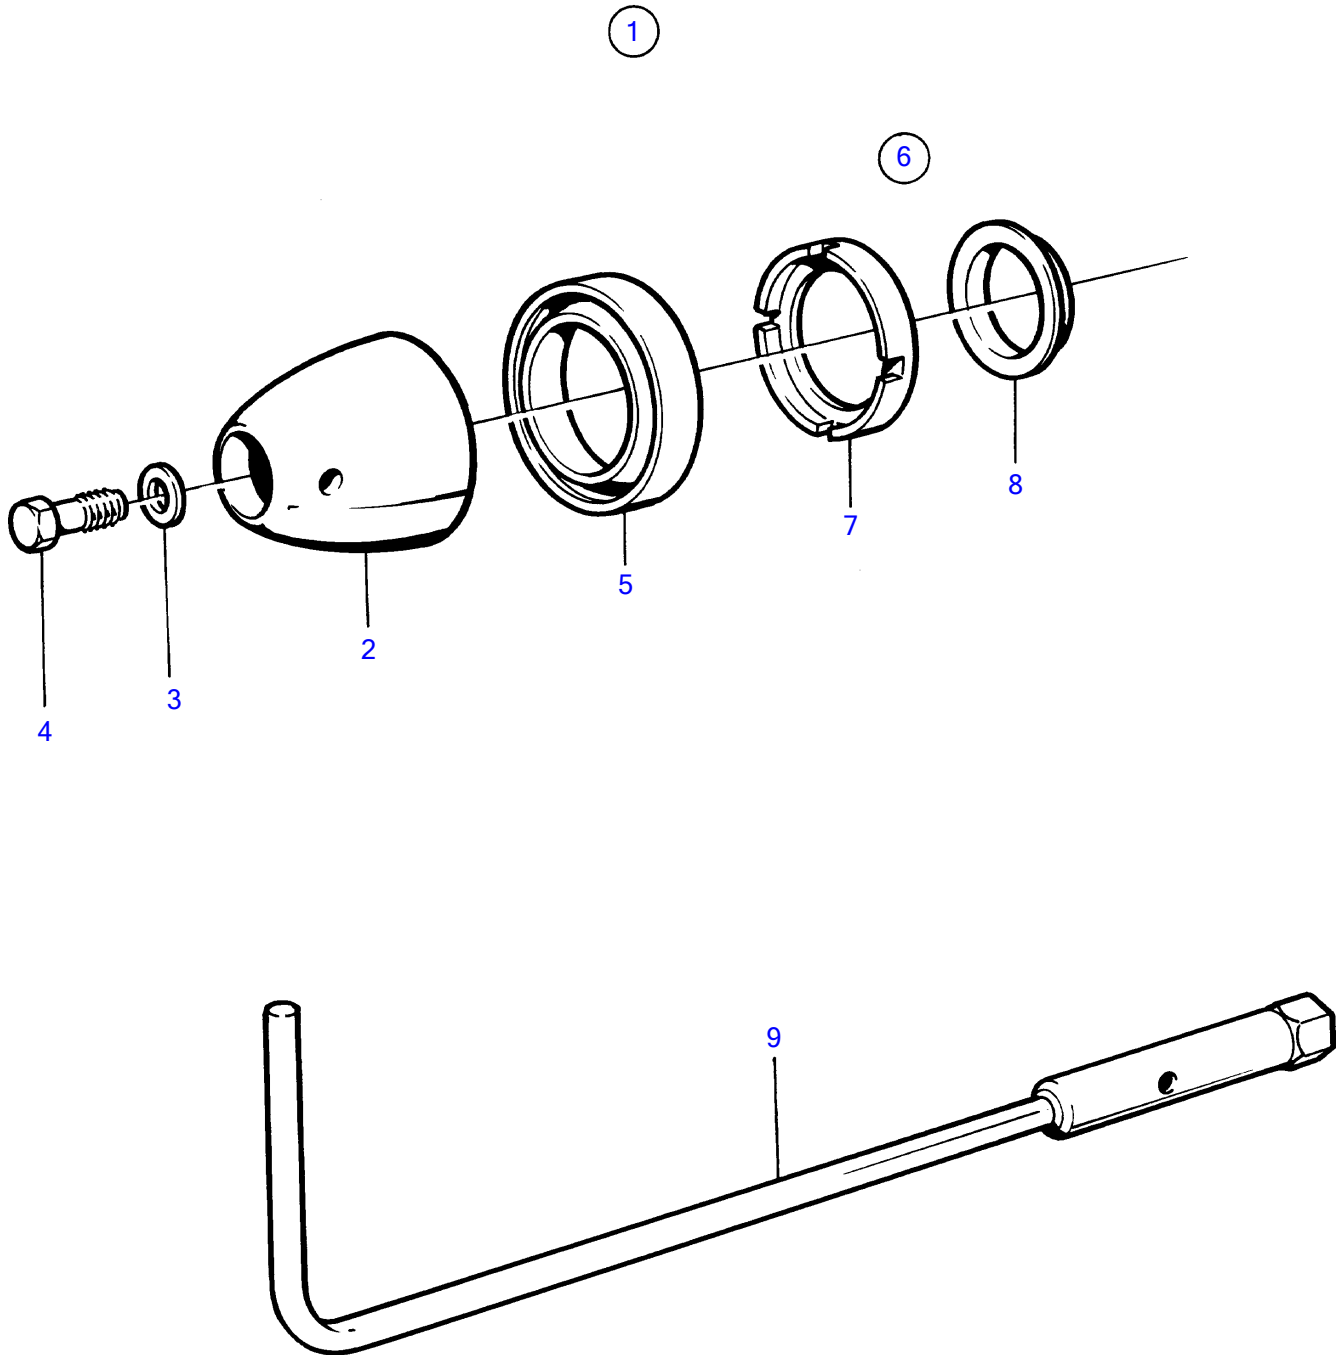

AD31D, AD31XD, TAMD31D, TMD31D

AD31D, AD31XD, TAMD31D, TMD31D

REF	PART NO.	QTY	DESCRIPTION	NOTES
1	854666	1	Propeller cone kit	Repl by 872614
2		1	• Spinner	Black
3	941670	1	• Washer	
4	852216	1	• Lock screw	
5	853676	1	• Spacer ring	
6	854667	1	• Spare parts kit	
7	854294	1	• • Plastic washer	
8		1	• • • Washer	
9	854669	1	Tool kit	