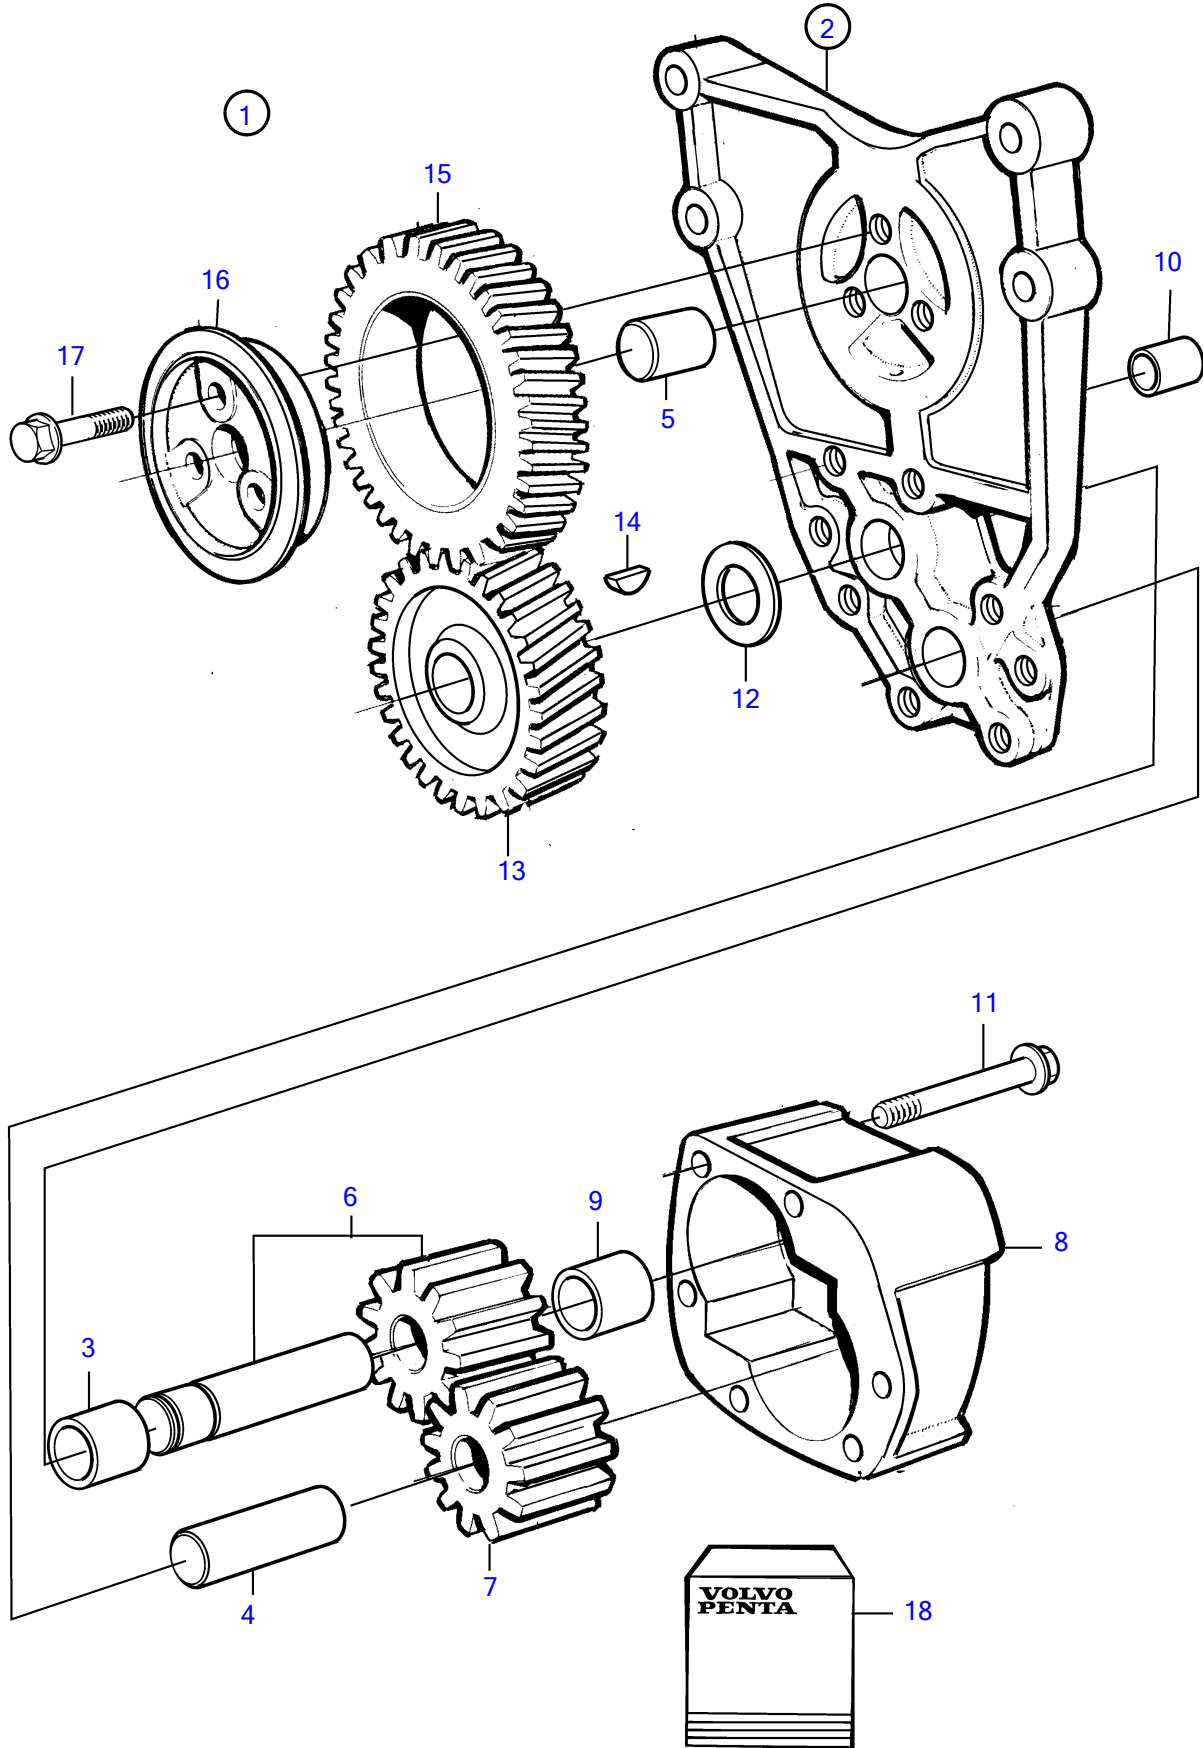

AD31D, AD31XD

AD31D, AD31XD

REF	PART NO.	QTY	DESCRIPTION	NOTES
1	860721	1	Oil pump	
2	(1542211)	1	• Bracket	Obsolete part
3	470234	1	• • Bushing	
4	420043	1	• • Pivot pin	
5	(950614)	1	• • Pin	Obsolete part
6	860722	1	• Shaft, with gear	
7	425185	1	• Gear	
8		1	• Housing	
9	401146	2	• Guide sleeve	
10	470234	1	• Bushing	
11	973924	2	• Flange screw	
12	424133	1	• Washer	
13	1542214	1	• Gear	
14	910115	1	• Woodruff key	
15	1542215	1	• Oil pump wheel	
16	1542218	1	• Bearing sleeve	
17	946470	3	• Flange screw	
18	276166	1	Oil pump kit	See group 99