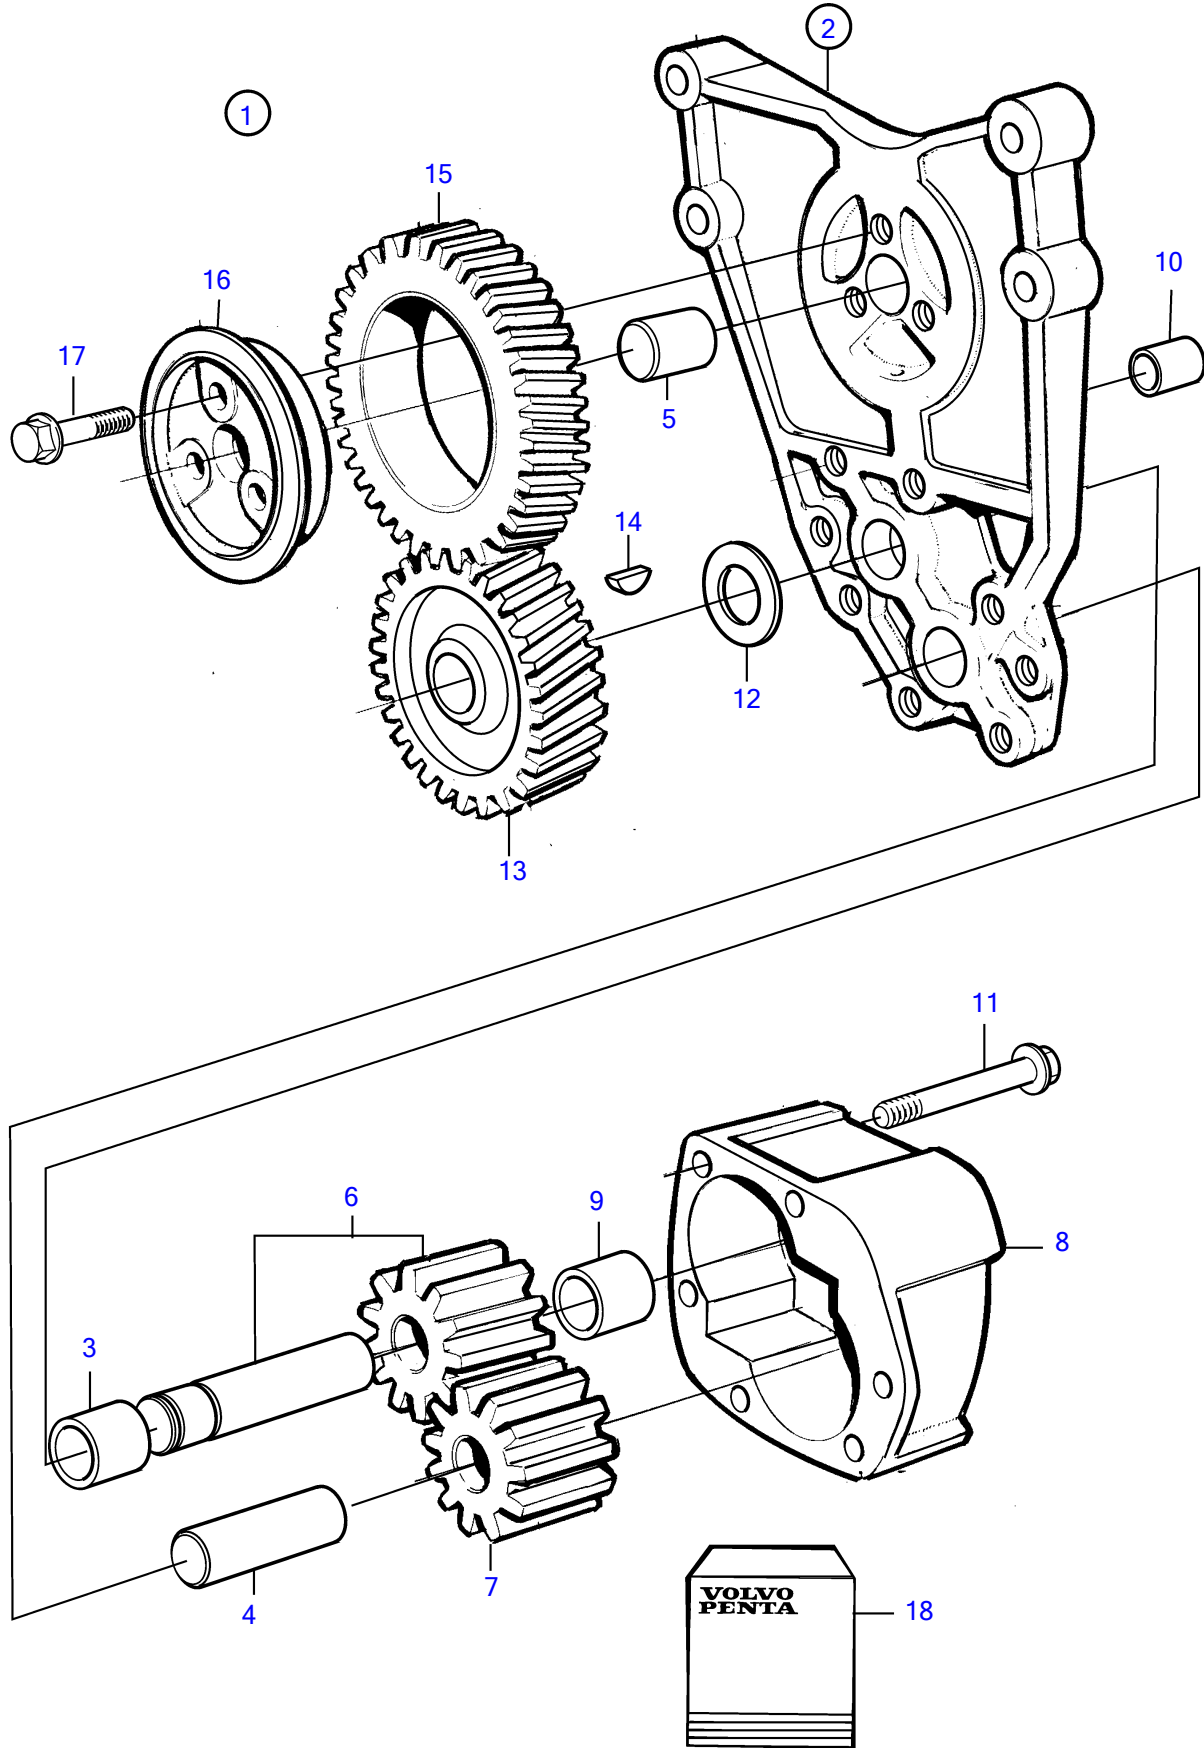

AD31D, AD31XD

AD31D, AD31XD

REF	PART NO.	QTY	DESCRIPTION	NOTES
1	860721	1	Oil pump	
2	(1542211)	1	• Bracket	Obsolete part
3	470234	1	• • Bushing	
4	420043	1	• • Pivot pin	
5	(950614)	1	• • Pin	Obsolete part
6	860722	1	• Shaft, with gear	
7	425185	1	• Gear	
8		1	• Housing	
9	401146	2	• Guide sleeve	
10	470234	1	• Bushing	
11	973924	2	• Flange screw	
12	424133	1	• Washer	
13	1542214	1	• Gear	
14	910115	1	• Woodruff key	
15	1542215	1	• Oil pump wheel	
16	1542218	1	• Bearing sleeve	
17	946470	3	• Flange screw	
18	276166	1	Oil pump kit	See group 99

7746610-22-528

18183

Upd:2012-01-30

AD31D, AD31XD, TAMD31D, TMD31D

**VOLVO**  
**PENTA**