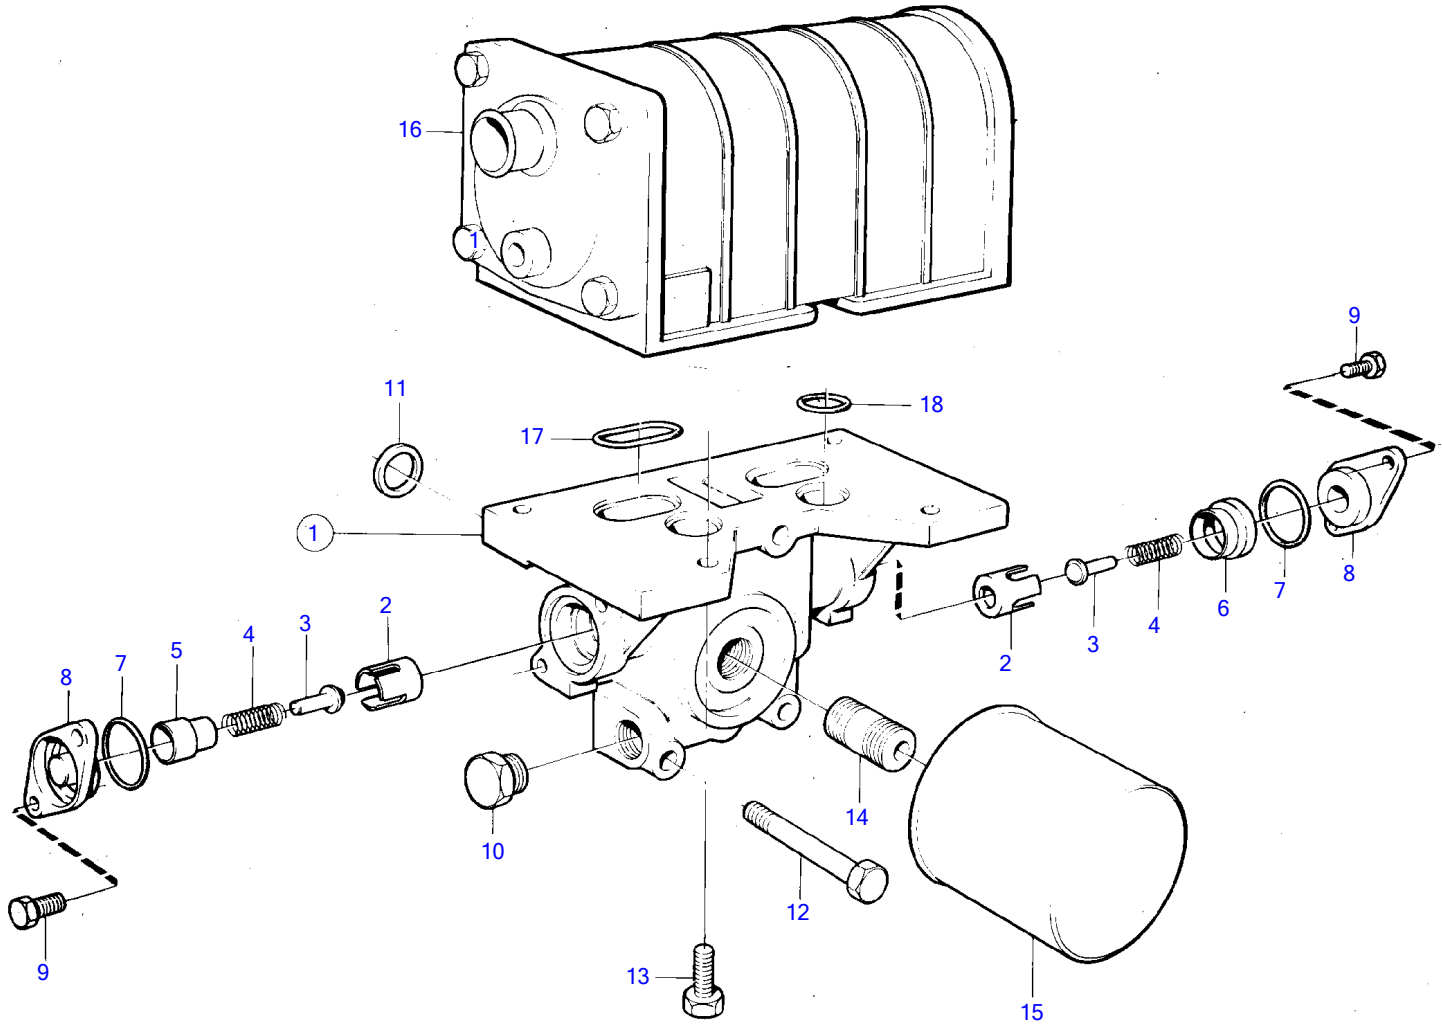

AD31D, AD31XD, TAMD31D, TMD31D

11444

AD31D, AD31XD, TAMD31D, TMD31D

REF	PART NO.	QTY	DESCRIPTION	NOTES
1	860608	1	Housing	
2	1542265	2	• Valve seat	
3	471085	2	• Valve cone	
4	468087	2	• Spring	
5	1542268	1	• Sleeve	
6	1542266	1	• Sleeve	
7	925065	2	• O-ring	
8	1542267	2	• Cover	
9	946544	4	• Flange screw	
10	479977	1	• Plug	(952077)
11	469483	4	Sealing ring	
12	965182	3	Flange screw	
13	946671	4	Flange screw	
14	846015	1	Nipple	
15	3517857	1	Oil filter	
16		1	Oil cooler	
17	859086	2	Sealing ring	
18	469483	2	Sealing ring	