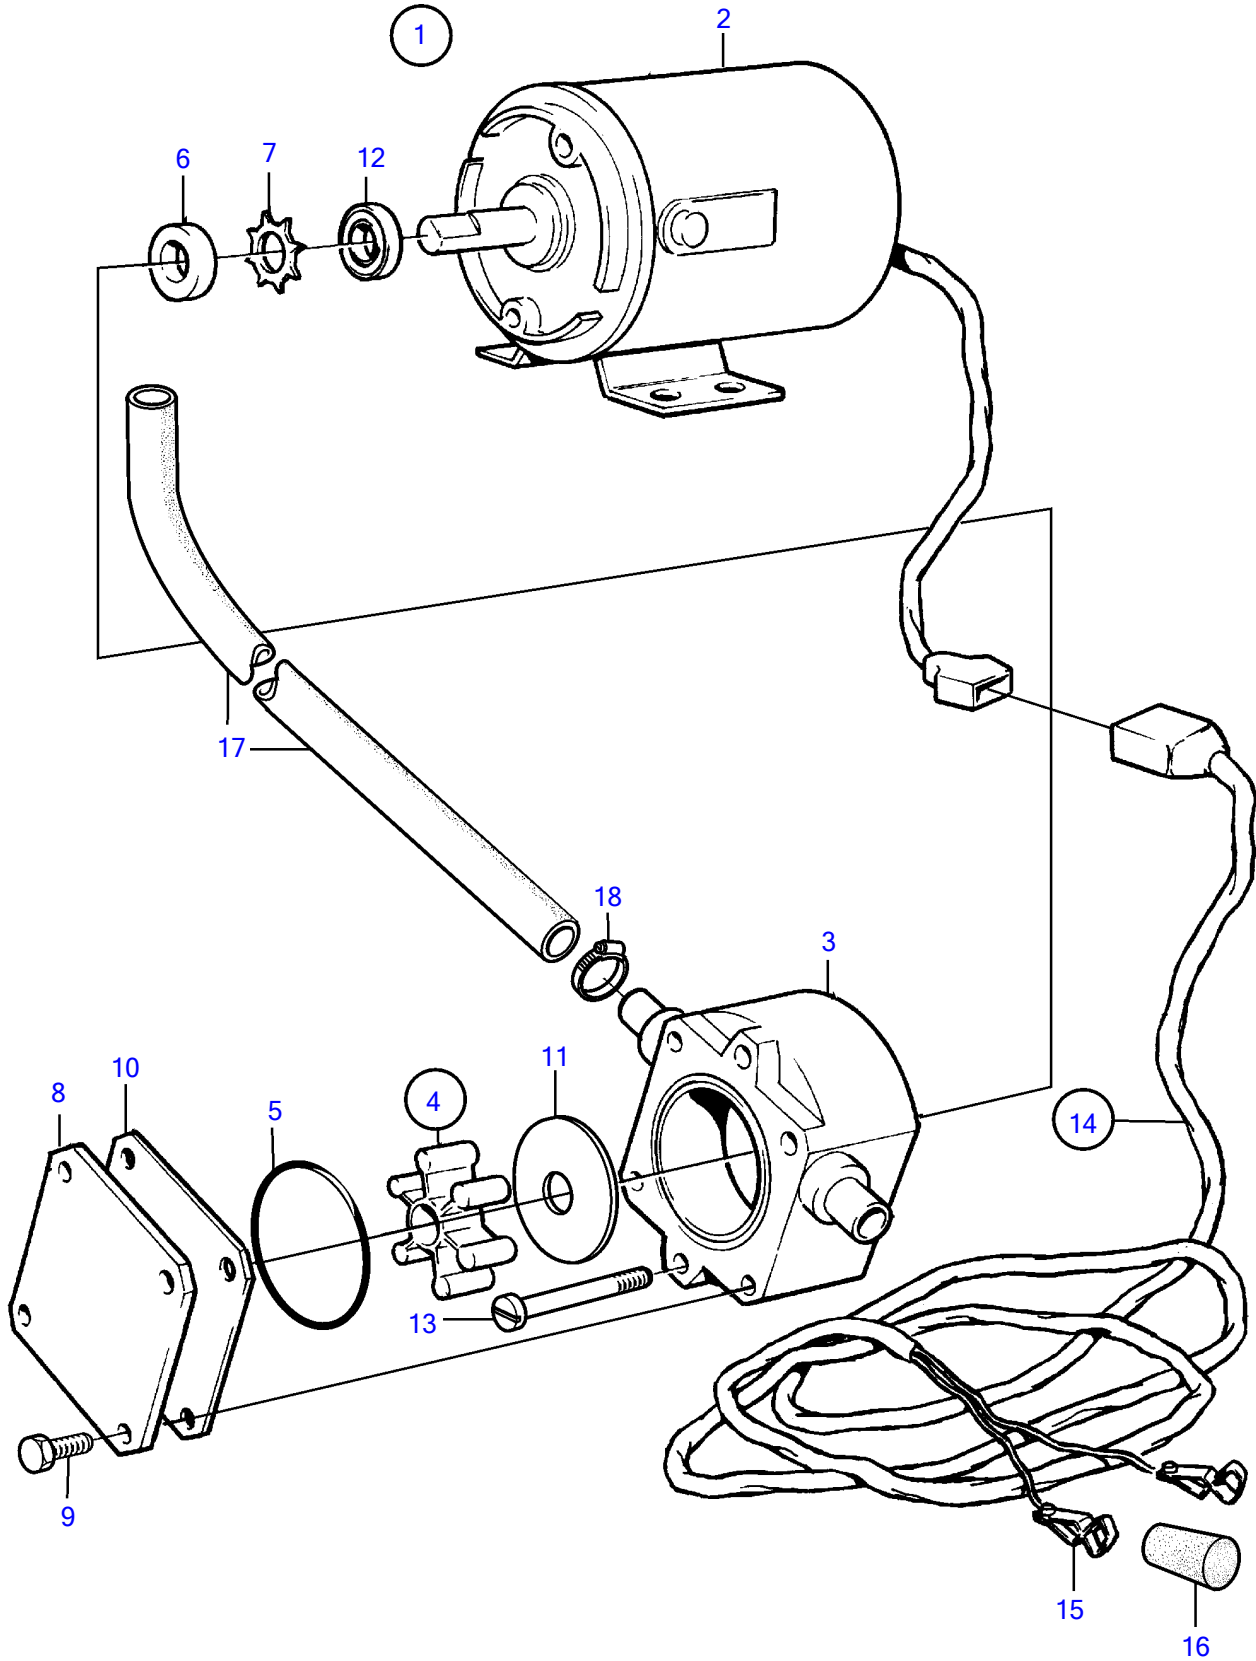

AD31D, AD31XD, TAMD31D, TMD31D

AD31D, AD31XD, TAMD31D, TMD31D

REF	PART NO.	QTY	DESCRIPTION	NOTES
1	843410	1	Oil bilge pump	24V
2	842222	1	• Electrical motor	
3	(844015)	1	• • Pump housing	Obsolete part
4	844022	1	• • Impeller kit	
5		1	• • • O-ring	
6		1	• • • Sealing ring	
7		1	• • • Lock ring	
8	844018	1	• • Cardboard tube	
9	844021	4	• • Screw	
10	844017	1	• • Wear washer	
11	844016	1	• • Wear washer	
12	(844019)	1	• • Deflector ring	Obsolete part
13	969518	2	• • 6 point socket screw	(847464)
14	843113	1	• Cable trunk	
15	844280	2	• • Clip	
16	(844279)	1	• • Isolation	Obsolete part, Black
	(844278)	1	• • Isolation	Obsolete part, Red
17	943707	X	• Hose	
18	943471	3	• Hose clamp	