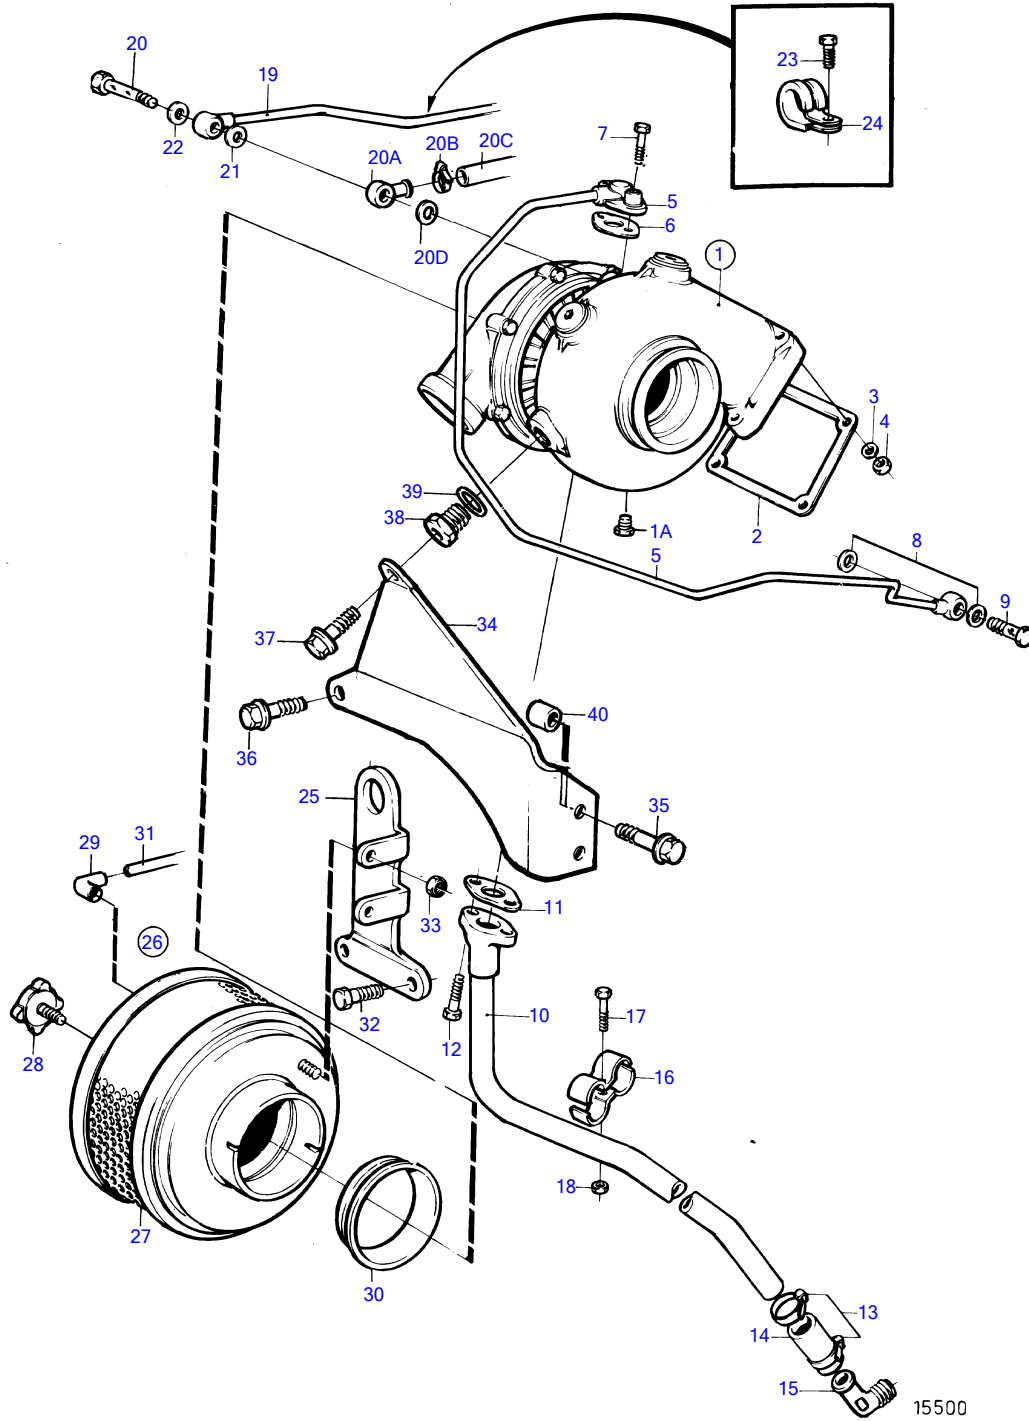

AD31D, TAMD31D, TMD31D

AD31D, TAMD31D, TMD31D

REF	PART NO.	QTY	DESCRIPTION	SEE SEC.	NOTES
1	3802060	1	Turbo		(860916)
			•	860	
			•		
1A	192134	1	Plug		
2	859111	1	Gasket		
3	955895	4	Washer		
4	940183	4	Hexagon nut		
5	838868	1	Oil pressure pipe		
6	420641	1	Gasket		
7	945444	4	Flange screw		L=25mm
	946671	1	Flange screw		L=30mm
8	969011	2	Gasket		
9	25167	1	Hollow screw		
10	838870	1	Oil return pipe		
11	860105	1	Gasket		
12	945444	2	Flange screw		
13	943474	2	Hose clamp		
14	466328	1	Rubber hose		
15	843879	1	Elbow nipple		
16	820851	2	Clamp		
17	968855	1	Flange screw		
18	945407	1	Flange nut		
19	860214	1	Air vent hose		Turbo-thermostat housing.
20	947975	1	Hollow screw		
20A	858750	1	Banjo nipple		
20B	945652	1	Hose clamp		
20C	942700	X	Hose		Expansion tank-Turbo.
20D	11994	1	Gasket		
21	11994	1	Gasket		
22	11994	1	Gasket		
23	965175	1	Flange screw		
24	952624	1	Clamp		
25	838829	1	Bracket		
26	861434	1	Air cleaner		
			• Bulletin 44-47	44-47-EN	New Air Filter for 31, 41 and TAMD42WJ Engines
27	858488	1	• Air filter insert		
28	859729	1	• Knob		
29	861391	1	• Protecting sleeve		
30	838855	1	Sealing ring		
31	946234	X	Tube		L=365mm
32	973083	1	Flange screw		L=25mm
	946472	1	Flange screw		L=30mm
33	945407	2	Flange nut		