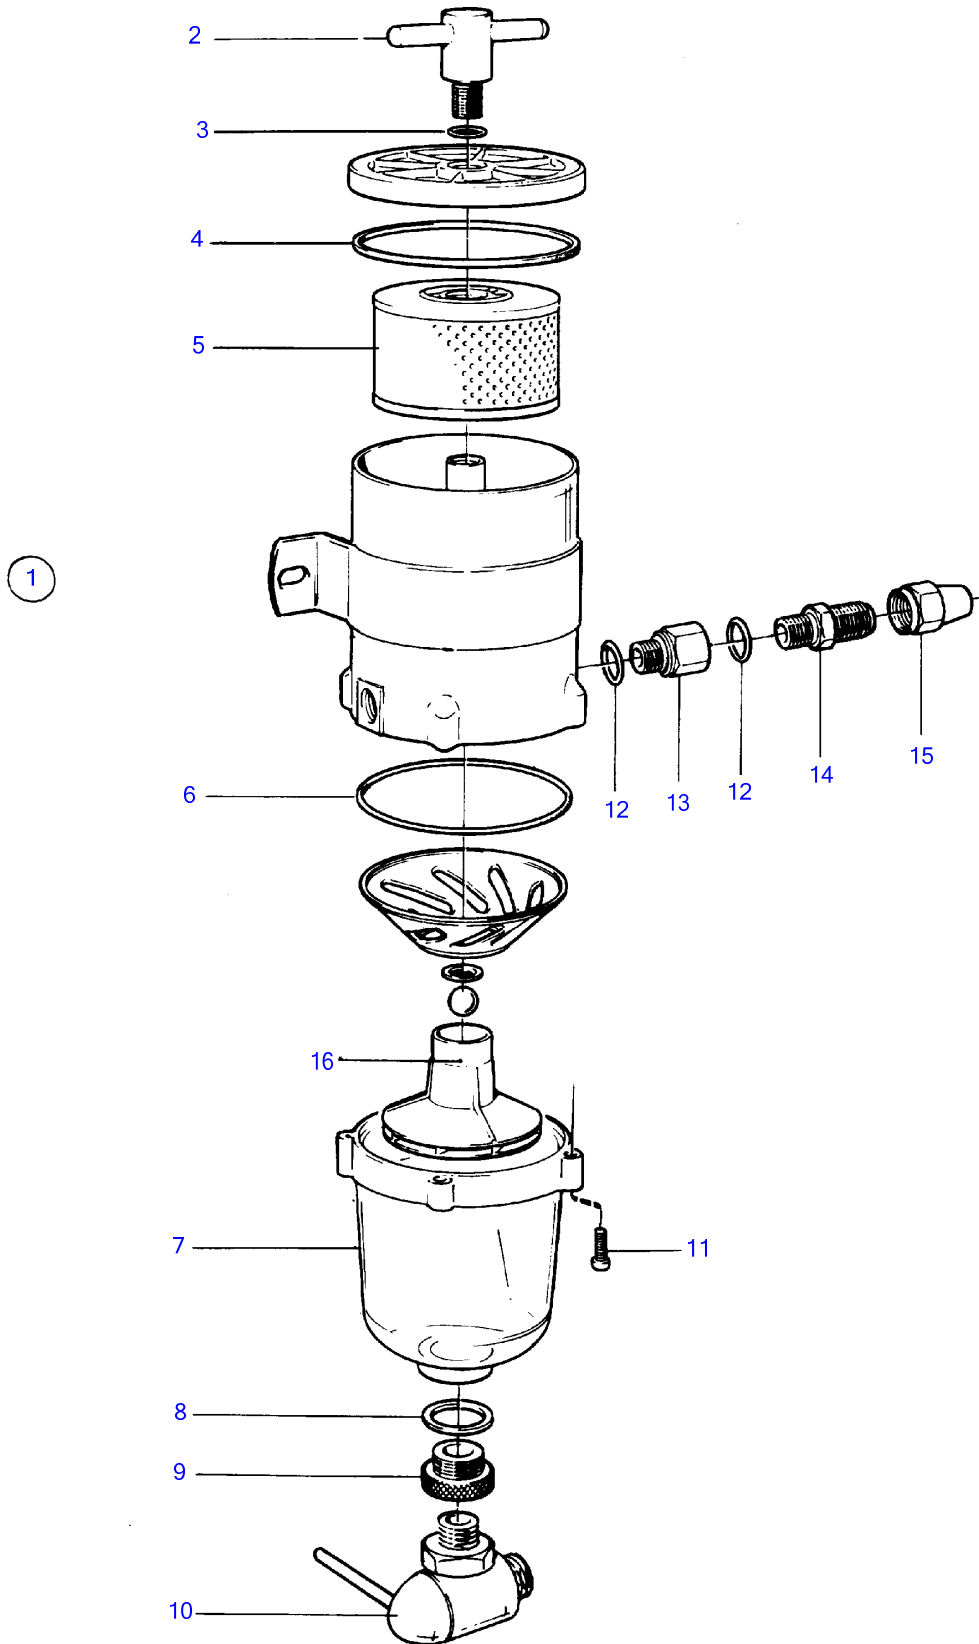

AD31D, AD31XD, TAMD31D, TMD31D

AD31D, AD31XD, TAMD31D, TMD31D

| REF | PART NO. | QTY | DESCRIPTION       | SEE SEC. | NOTES               |
|-----|----------|-----|-------------------|----------|---------------------|
| 1   | 828958   | 1   | Fuel strainer     |          | Replaced by 861143. |
|     |          |     | • Bulletin 50-01  | 50-01-EN | Extra Fuel Filter   |
| 2   |          | 1   | • Handle          |          |                     |
| 3   | 1140250  | 1   | • Gasket          |          |                     |
| 4   | 1140252  | 1   | • Gasket          |          |                     |
| 5   | 861014   | 1   | • Insert          |          | (828897)            |
| 6   | 1140251  | 1   | • Gasket          |          |                     |
| 7   | (860930) | 1   | • Bowl            |          | Obsolete part       |
| 8   | 860931   | 1   | • Outlet valve    |          |                     |
| 9   | 860932   | 1   | • Reduction valve |          |                     |
| 10  | (860933) | 1   | • Shut-off cock   |          | Obsolete part       |
| 11  |          | 4   | • Screw           |          |                     |
| 12  | 858601   | 4   | • O-ring          |          |                     |
| 13  | 828937   | 2   | • Nipple          |          |                     |
| 14  | 828942   | 2   | • Nipple          |          |                     |
| 15  | 954323   | 2   | • Fitting nut     |          |                     |
| 16  | 860929   | 1   | • Insert          |          |                     |