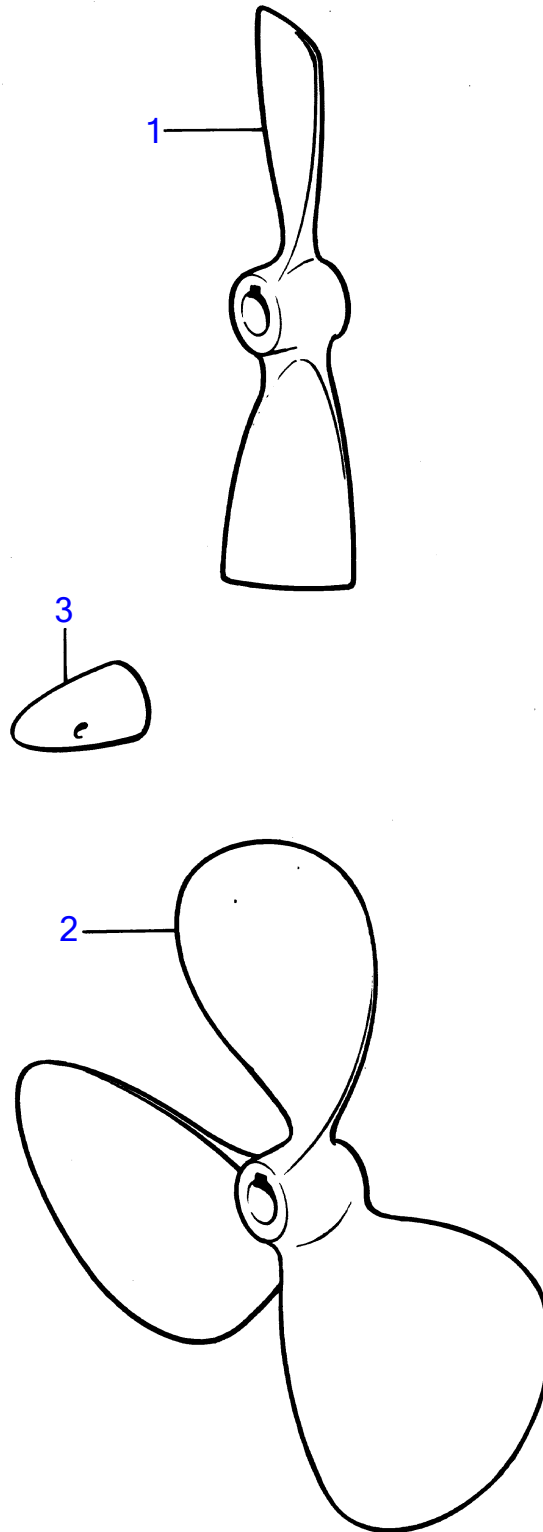

AD30A, AQAD30A, MD30A, TAMD30A, TMD30A

6081

AD30A, AQAD30A, MD30A, TAMD30A, TMD30A

REF	PART NO.	QTY	DESCRIPTION	NOTES
2	871210	1	Propeller	16X13X30, OBSOLETE PART
	871116	1	Propeller	17X15X35, OBSOLETE PART
	871335	1	Propeller	19X12X35, OBSOLETE PART
	871213	1	Propeller	19X15X40, OBSOLETE PART
	871188	1	Propeller	23X13X40, OBSOLETE PART
3	833913	1	Zinc anode	FOR SHAFT DIAM. 25MM.
	833913	1	Zinc anode	FOR SHAFT DIAM. 30MM.
	833915	1	Zinc anode	FOR SHAFT DIAM. 35MM.
	828140	1	Zinc anode	FOR SHAFT DIAM. 40MM.
	828140	1	Zinc anode	FOR SHAFT DIAM. 45MM.