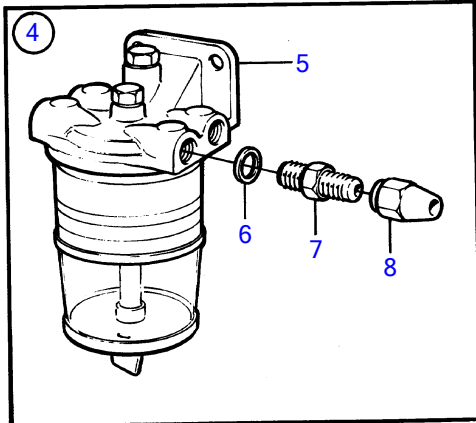

AD30A, AQAD30A, MD30A, TAMD30A, TMD30A

6187

AD30A, AQAD30A, MD30A, TAMD30A, TMD30A

REF	PART NO.	QTY	DESCRIPTION	SEE SEC.	NOTES
1	855117	1	Nipple		1/8"-27 NPTF
	855207	1	Nipple		1/4"-18 NPTF
2	829744	1	Hose connection		5/16"
	855129	1	Hose connection		5/16"
3	831630	1	Fuel hose, L=700mm		1/8"NPTF-1/2"UNF
	834899	1	Fuel hose, L=700mm		1/4"NPTF-5/8"UNF
4	845109	1	Fuel filter		5/16", 3/8"
			Bulletin 50-03	50-03-EN	Extra Fuel/Water Separators, D2010, D22
5	821094	1	• Fuel filter		
			Bulletin 50-03	50-03-EN	Extra Fuel/Water Separators, D2010, D22
6	18817	2	• Gasket		
7	191397	2	• Nipple		5/16"
	941438	2	• Nipple		3/8"
8	954322	2	• Fitting nut		5/16"
	954323	2	• Fitting nut		3/8"
9	833972	1	Water separator		5/16", 3/8"
10	833971	1	• Water separator		
11	957176	2	• Gasket		
12	191397	2	• Nipple		5/16"
	941438	2	• Nipple		3/8"
13	954322	2	• Fitting nut		5/16"
	954323	2	• Fitting nut		3/8"
14	841071	1	Fuel filter		5/16", 3/8"
15	841054	1	• Fuel filter		
16		1	• • HOUSING		
17	841162	1	• • Filter		
18		1	• • COVER		
19	190962	2	• Nipple		5/16"
	954337	2	• Nipple		3/8"
20	954322	2	• Fitting nut		5/16"
	954323	2	• Fitting nut		3/8"
21	827912	1	Fuel pipe		5/16"
			Bulletin P-23-4-3	P-23-4-3-EN	Fuel Line 5/16", Copper Pipe
22	943847	1	• Tube		5/16", L=5000MM
23	954322	3	• Fitting nut		
24	954336	2	• Nipple		
25	954343	1	• Elbow nipple		
26	824599	1	• Tap		
27	951189	15	• Clamp		
28	955139	15	• Cross recessed screw		