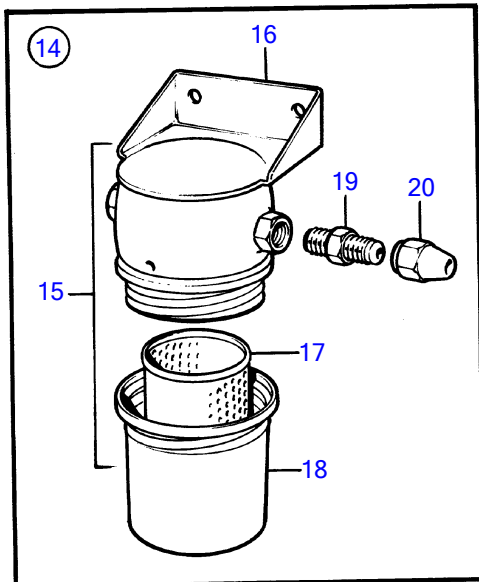

AD30A, AQAD30A, MD30A, TAMD30A, TMD30A

6187

AD30A, AQAD30A, MD30A, TAMD30A, TMD30A

REF	PART NO.	QTY	DESCRIPTION	SEE SEC.	NOTES
1	855117	1	Nipple		1/8"-27 NPTF
	855207	1	Nipple		1/4"-18 NPTF
2	829744	1	Hose connection		5/16"
	855129	1	Hose connection		5/16"
3	831630	1	Fuel hose, L=700mm		1/8"NPTF-1/2"UNF
	834899	1	Fuel hose, L=700mm		1/4"NPTF-5/8"UNF
4	845109	1	Fuel filter		5/16", 3/8"
			Bulletin 50-03	50-03-EN	Extra Fuel/Water Separators, D2010, D22
5	821094	1	• Fuel filter		
			Bulletin 50-03	50-03-EN	Extra Fuel/Water Separators, D2010, D22
6	18817	2	• Gasket		
7	191397	2	• Nipple		5/16"
	941438	2	• Nipple		3/8"
8	954322	2	• Fitting nut		5/16"
	954323	2	• Fitting nut		3/8"
9	833972	1	Water separator		5/16", 3/8"
10	833971	1	• Water separator		
11	957176	2	• Gasket		
12	191397	2	• Nipple		5/16"
	941438	2	• Nipple		3/8"
13	954322	2	• Fitting nut		5/16"
	954323	2	• Fitting nut		3/8"
14	841071	1	Fuel filter		5/16", 3/8"
15	841054	1	• Fuel filter		
16		1	• • HOUSING		
17	841162	1	• • Filter		
18		1	• • COVER		
19	190962	2	• Nipple		5/16"
	954337	2	• Nipple		3/8"
20	954322	2	• Fitting nut		5/16"
	954323	2	• Fitting nut		3/8"
21	827912	1	Fuel pipe		5/16"
			Bulletin P-23-4-3	P-23-4-3-EN	Fuel Line 5/16", Copper Pipe
22	943847	1	• Tube		5/16", L=5000MM
23	954322	3	• Fitting nut		
24	954336	2	• Nipple		
25	954343	1	• Elbow nipple		
26	824599	1	• Tap		
27	951189	15	• Clamp		
28	955139	15	• Cross recessed screw		