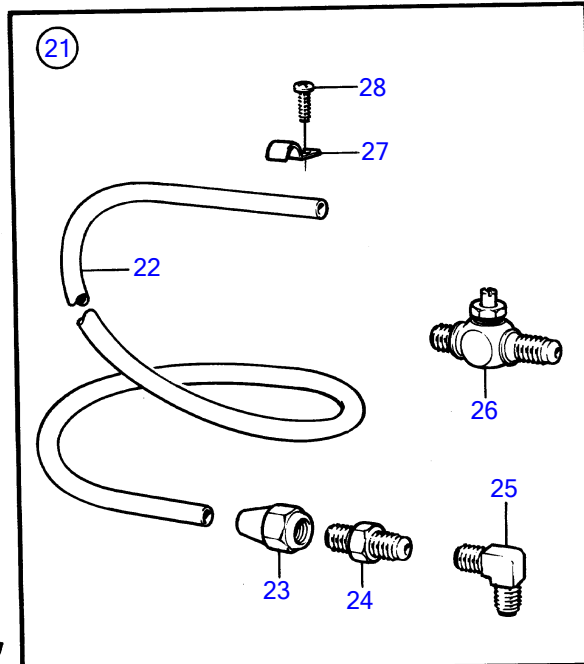

AD30A, AQAD30A, MD30A, TAMD30A, TMD30A

6187

AD30A, AQAD30A, MD30A, TAMD30A, TMD30A

REF	PART NO.	QTY	DESCRIPTION	SEE SEC.	NOTES
1	855117	1	Nipple		1/8"-27 NPTF
	855207	1	Nipple		1/4"-18 NPTF
2	829744	1	Hose connection		5/16"
	855129	1	Hose connection		5/16"
3	831630	1	Fuel hose, L=700mm		1/8"NPTF-1/2"UNF
	834899	1	Fuel hose, L=700mm		1/4"NPTF-5/8"UNF
4	845109	1	Fuel filter		5/16", 3/8"
			Bulletin 50-03	50-03-EN	Extra Fuel/Water Separators, D2010, D22
5	821094	1	• Fuel filter		
			Bulletin 50-03	50-03-EN	Extra Fuel/Water Separators, D2010, D22
6	18817	2	• Gasket		
7	191397	2	• Nipple		5/16"
	941438	2	• Nipple		3/8"
8	954322	2	• Fitting nut		5/16"
	954323	2	• Fitting nut		3/8"
9	833972	1	Water separator		5/16", 3/8"
10	833971	1	• Water separator		
11	957176	2	• Gasket		
12	191397	2	• Nipple		5/16"
	941438	2	• Nipple		3/8"
13	954322	2	• Fitting nut		5/16"
	954323	2	• Fitting nut		3/8"
14	841071	1	Fuel filter		5/16", 3/8"
15	841054	1	• Fuel filter		
16		1	• • HOUSING		
17	841162	1	• • Filter		
18		1	• • COVER		
19	190962	2	• Nipple		5/16"
	954337	2	• Nipple		3/8"
20	954322	2	• Fitting nut		5/16"
	954323	2	• Fitting nut		3/8"
21	827912	1	Fuel pipe		5/16"
			Bulletin P-23-4-3	P-23-4-3-EN	Fuel Line 5/16", Copper Pipe
22	943847	1	• Tube		5/16", L=5000MM
23	954322	3	• Fitting nut		
24	954336	2	• Nipple		
25	954343	1	• Elbow nipple		
26	824599	1	• Tap		
27	951189	15	• Clamp		
28	955139	15	• Cross recessed screw		