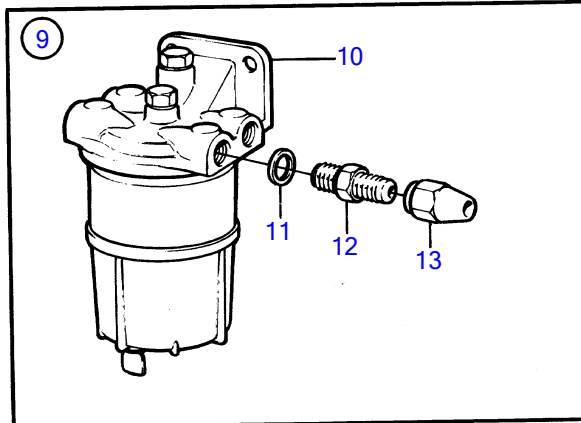

AD30A, AQAD30A, MD30A, TAMD30A, TMD30A

6187

AD30A, AQAD30A, MD30A, TAMD30A, TMD30A

REF	PART NO.	QTY	DESCRIPTION	SEE SEC.	NOTES
1	855117	1	Nipple		1/8"-27 NPTF
	855207	1	Nipple		1/4"-18 NPTF
2	829744	1	Hose connection		5/16"
	855129	1	Hose connection		5/16"
3	831630	1	Fuel hose, L=700mm		1/8"NPTF-1/2"UNF
	834899	1	Fuel hose, L=700mm		1/4"NPTF-5/8"UNF
4	845109	1	Fuel filter		5/16", 3/8"
			Bulletin 50-03	50-03-EN	Extra Fuel/Water Separators, D2010, D22
5	821094	1	• Fuel filter		
			Bulletin 50-03	50-03-EN	Extra Fuel/Water Separators, D2010, D22
6	18817	2	• Gasket		
7	191397	2	• Nipple		5/16"
	941438	2	• Nipple		3/8"
8	954322	2	• Fitting nut		5/16"
	954323	2	• Fitting nut		3/8"
9	833972	1	Water separator		5/16", 3/8"
10	833971	1	• Water separator		
11	957176	2	• Gasket		
12	191397	2	• Nipple		5/16"
	941438	2	• Nipple		3/8"
13	954322	2	• Fitting nut		5/16"
	954323	2	• Fitting nut		3/8"
14	841071	1	Fuel filter		5/16", 3/8"
15	841054	1	• Fuel filter		
16		1	• • HOUSING		
17	841162	1	• • Filter		
18		1	• • COVER		
19	190962	2	• Nipple		5/16"
	954337	2	• Nipple		3/8"
20	954322	2	• Fitting nut		5/16"
	954323	2	• Fitting nut		3/8"
21	827912	1	Fuel pipe		5/16"
			Bulletin P-23-4-3	P-23-4-3-EN	Fuel Line 5/16", Copper Pipe
22	943847	1	• Tube		5/16", L=5000MM
23	954322	3	• Fitting nut		
24	954336	2	• Nipple		
25	954343	1	• Elbow nipple		
26	824599	1	• Tap		
27	951189	15	• Clamp		
28	955139	15	• Cross recessed screw		