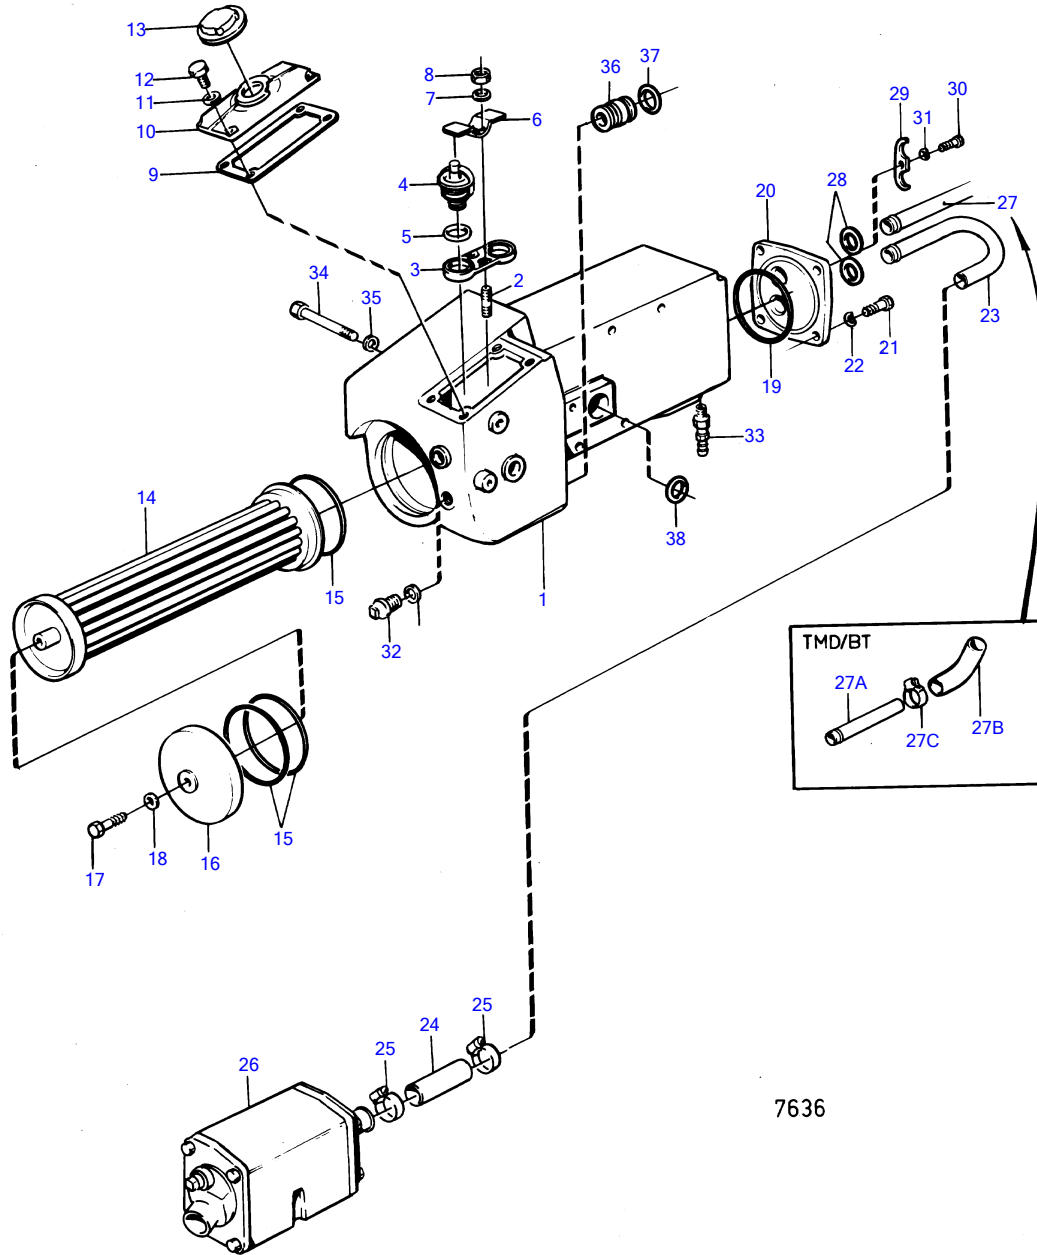

MD30A

7636

A

MD30A

REF	PART NO.	QTY	DESCRIPTION	SEE SEC.	NOTES
1	846773	1	Housing		REPL BY 838532
	838532	1	Housing		POUR INDICATEUR DE TEMP% E1RATURE 840345, MO4690-
2	924060	2	Stud		
3	845285	1	Retainer		
4	875787	2	Thermostat kit		76C
5	416033	2	• Sealing ring		
6	845852	1	Shield		OBSOLETE PART
7	941670	2	Washer		
8	946330	2	Hexagon nut		
9	845291	2	Gasket		LATE TYPE
10	845284	1	Cardboard tube		
11	941907	4	Spring washer		
12	955295	4	Hexagon screw		
13	845879	1	Pressure cap		
14	846056	1	Insert		REPL BY 838909
	838909	1	Insert		MO4730-
					REPL BY 858639
	858639	1	Insert		
			Bulletin 44-06	44-06-EN	Heat Exchanger, After Cooler
15	925258	3	O-ring		
16	845679	1	Cardboard tube		
17	963567	1	Hexagon screw		
18	11992	1	Gasket		
19	925259	1	O-ring		
20	846090	1	Cardboard tube		OBSOLETE PART
21	955296	4	Hexagon screw		
22	941907	4	Spring washer		
23	846046	1	Coolant pipe	18154	
24	944386	X	Rubber hose		L = 90 MM
25	943475	2	Hose clamp		
26	846098	1	Oil cooler		MO-5311
				18151	
	838967	1	Oil cooler		MO5312-
				18151	
27	846770	1	Tube	18154	
				18158	
				18158	
28	858986	2	Sealing ring		(842744)
29	829691	1	Retainer		
30	955270	1	Hexagon screw		
31	941906	1	Spring washer		
32	952077	3	Plug		(952358)
	952077	3	Plug		FOR 838532
33	949918	1	Shut-off cock		
34	955335	2	Hexagon screw		L = 150 MM
	955332	1	Hexagon screw		L = 120 MM
35	941908	3	Spring washer		
36	842965	1	Pipe	18154	
37	925067	2	O-ring		
				18154	
38	925068	1	O-ring		

7744050-26-18147

7636

Upd:2010-07-01

AD30A, AQAD30A, MD30A, TAMD30A, TMD30A, AD30, AQAD30, MD30, TAMD30, TMD30

VOLVO
PENTA