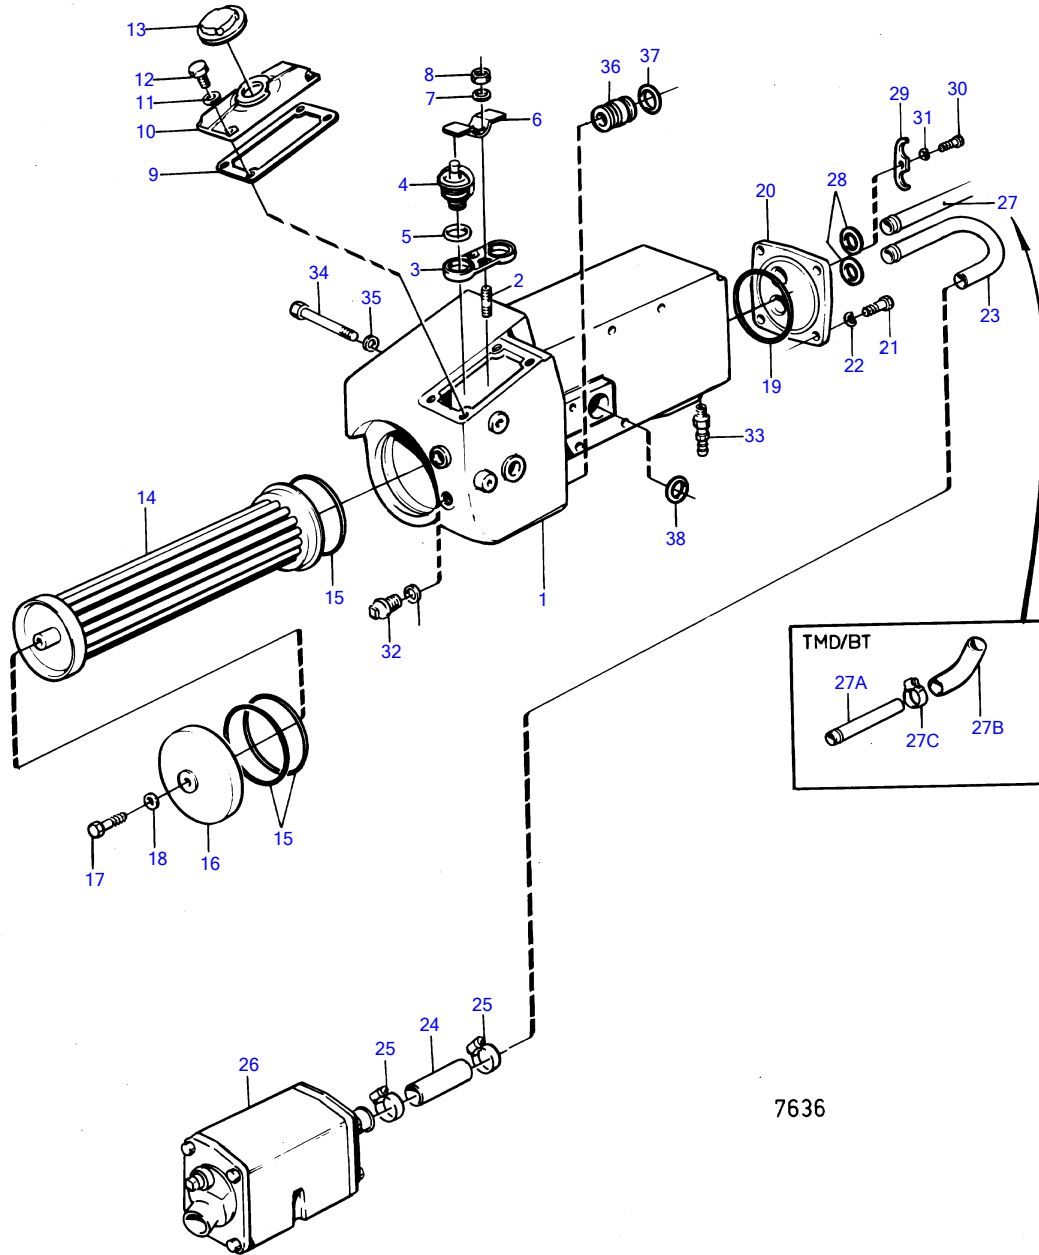

MD30A

7636

A

MD30A

REF	PART NO.	QTY	DESCRIPTION	SEE SEC.	NOTES
1	846773	1	Housing		REPL BY 838532
	838532	1	Housing		POUR INDICATEUR DE TEMP% E1RATURE 840345, MO4690-
2	924060	2	Stud		
3	845285	1	Retainer		
4	875787	2	Thermostat kit		76C
5	416033	2	• Sealing ring		
6	845852	1	Shield		OBSOLETE PART
7	941670	2	Washer		
8	946330	2	Hexagon nut		
9	845291	2	Gasket		LATE TYPE
10	845284	1	Cardboard tube		
11	941907	4	Spring washer		
12	955295	4	Hexagon screw		
13	845879	1	Pressure cap		
14	846056	1	Insert		REPL BY 838909
	838909	1	Insert		MO4730-
					REPL BY 858639
	858639	1	Insert		
			Bulletin 44-06	44-06-EN	Heat Exchanger, After Cooler
15	925258	3	O-ring		
16	845679	1	Cardboard tube		
17	963567	1	Hexagon screw		
18	11992	1	Gasket		
19	925259	1	O-ring		
20	846090	1	Cardboard tube		OBSOLETE PART
21	955296	4	Hexagon screw		
22	941907	4	Spring washer		
23	846046	1	Coolant pipe	18154	
24	944386	X	Rubber hose		L = 90 MM
25	943475	2	Hose clamp		
26	846098	1	Oil cooler		MO-5311
				18151	
	838967	1	Oil cooler		MO5312-
				18151	
27	846770	1	Tube	18154	
				18158	
				18158	
28	858986	2	Sealing ring		(842744)
29	829691	1	Retainer		
30	955270	1	Hexagon screw		
31	941906	1	Spring washer		
32	952077	3	Plug		(952358)
	952077	3	Plug		FOR 838532
33	949918	1	Shut-off cock		
34	955335	2	Hexagon screw		L = 150 MM
	955332	1	Hexagon screw		L = 120 MM
35	941908	3	Spring washer		
36	842965	1	Pipe	18154	
37	925067	2	O-ring		
				18154	
38	925068	1	O-ring		

7744050-26-18147

7636

Upd:2010-07-01

AD30A, AQAD30A, MD30A, TAMD30A, TMD30A, AD30, AQAD30, MD30, TAMD30, TMD30

VOLVO
PENTA