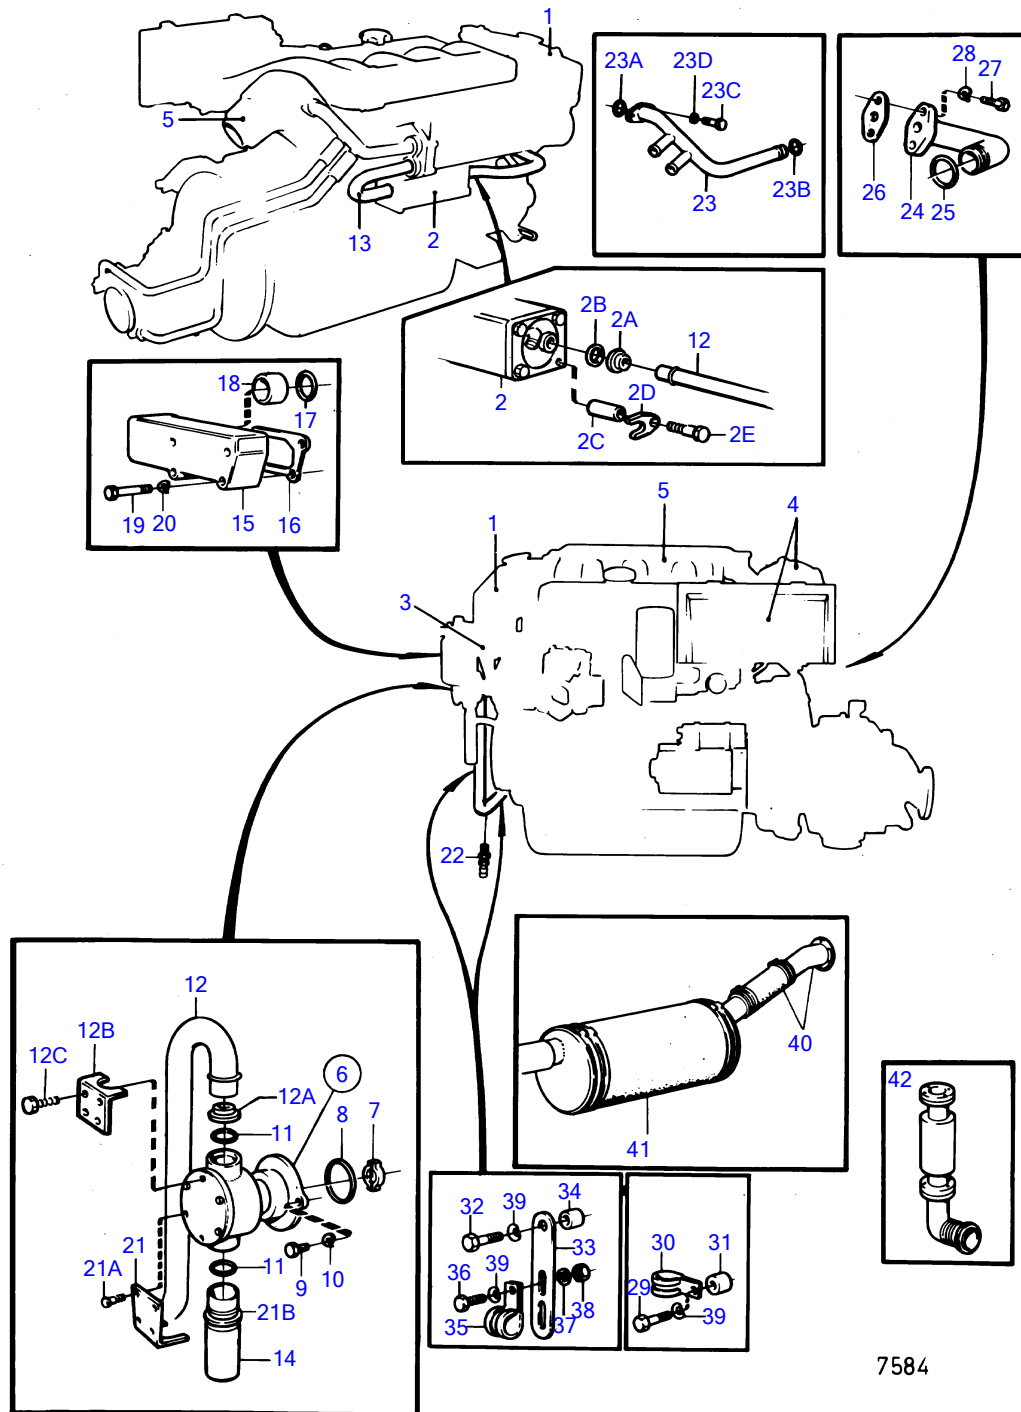

MD30A

MD30A

REF	PART NO.	QTY	DESCRIPTION	SEE SEC.	NOTES
1		1	HEAT EXCHANGER AND THERMOSTAT WITH INSTALLATION COMPONENTS	18147	
2		1	OIL COOLER		
			.	18151	
2A	847108	1	Pipe retainer		MO5312-
2B	949658	1	O-ring		(925061) MO5312-
2C	807182	1	Spacer sleeve		MO5312-
2D	838970	1	Brace		MO5312-
2E	955299	1	Hexagon screw		MO5312-
3		1	CIRCULATION PUMP WITH INSTALLATION COMPONENTS	18149	
4		1		18152	
5		1	INDUCTION- AND EXHAUST MANIFOLD WITH INSTALLATION COMPONENTS INDUCTION- AND EXHAUST MANIFOLD WITH INSTALLATION CO	18157	
6	838314	1	Sea water pump		
			.	18150	
			.	18150	
7	829433	1	Dog		
8	947314	1	O-ring		
9	955295	2	Hexagon screw		
10	941907	2	Spring washer		
11	949658	2	O-ring		(925061)
12	838971	1	Coolant pipe		(846944) MO5312-
12A	847108	1	Pipe retainer		MO5312-
12B	847107	1	Lock brace		MO5312-
12C	963545	2	Hexagon screw		
13	846046	1	Coolant pipe	18147	
14	847105	1	Pipe		
15	842697	1	Riser		
16	1542187	1	Gasket		
17	925067	2	O-ring		
				18147	
18	842965	1	Pipe	18147	
19	955306	3	Hexagon screw		L = 80 MM
	955305	1	Hexagon screw		L = 75 MM
20	941907	4	Spring washer		
21	847107	1	Lock brace		
21A	963545	2	Hexagon screw		
21B	847108	1	Pipe retainer		
22	949918	1	Shut-off cock		
23	846770	1	Tube	18147	
					SEE GROUP 4A
23A	842913	1	Sealing ring	18157	
23B	858986	1	Sealing ring		(842744)
23				18147	
23C	955271	2	Hexagon screw	18157	
23D	941906	2	Spring washer	18157	
26				18158	
29	955302	1	Hexagon screw		SEE GROUP 2A
30	947827	1	Clamp		
31	846339	1	Spacer sleeve		
32	955306	1	Hexagon screw		SEE GROUP 2A
33	965534	1	Bracket		
34	843075	1	Spacer sleeve		
35	952635	1	Clamp		

7744050-26-18154

7584

Upd:2010-07-01

AD30A, AQAD30A, MD30A, TAMD30A, TMD30A, AD30, AQAD30, MD30, TAMD30, TMD30

VOLVO
PENTA