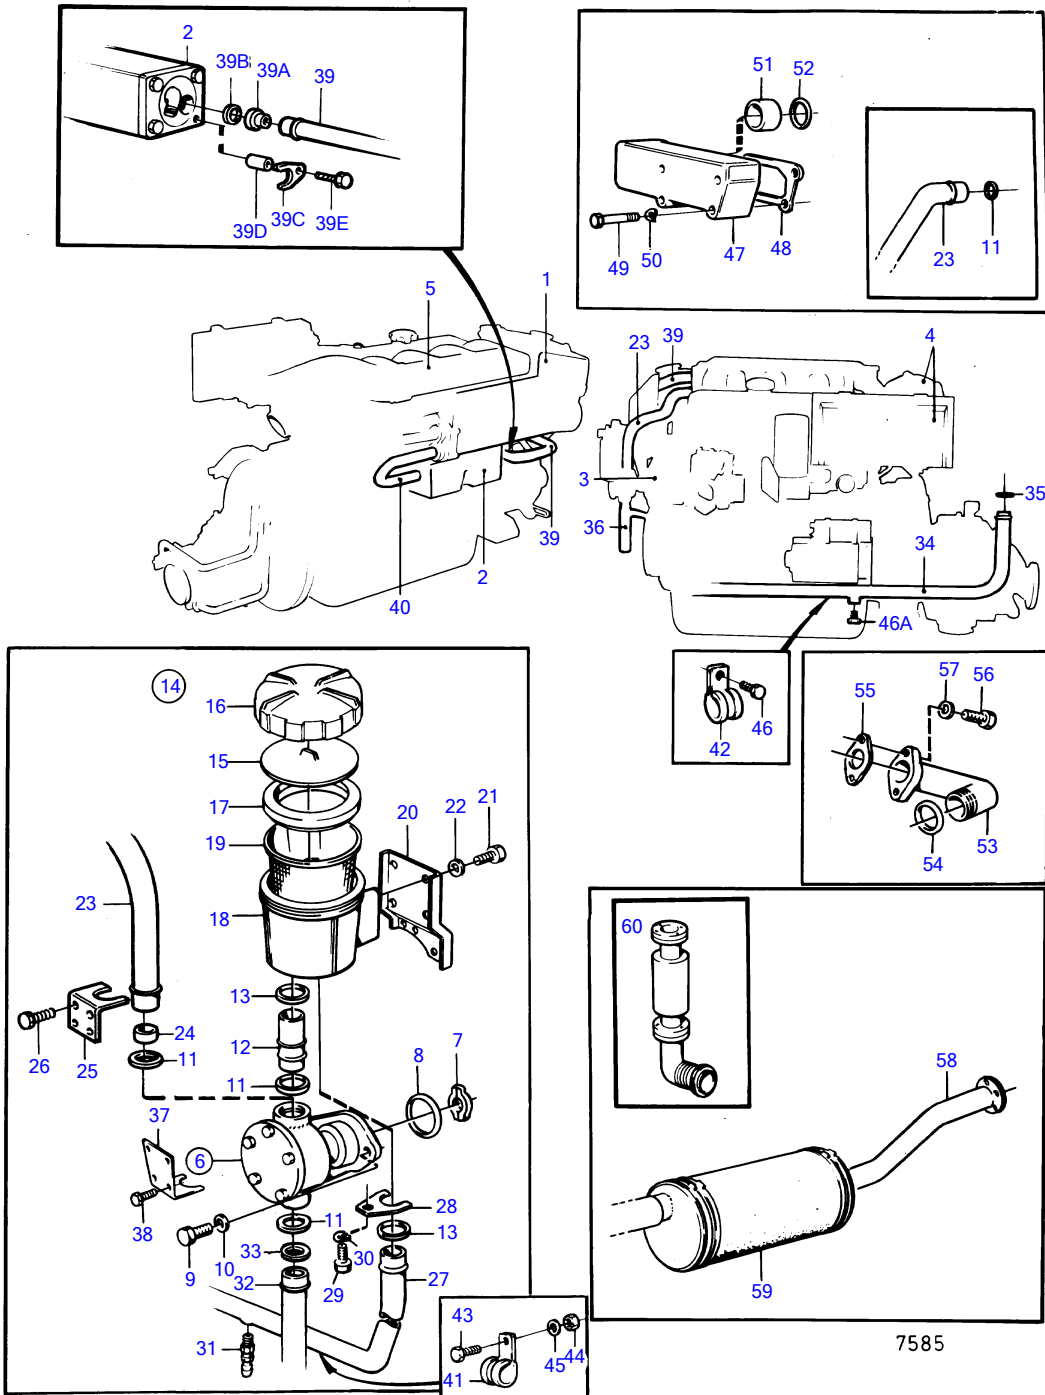

AQAD30A

AQAD30A

REF	PART NO.	QTY	DESCRIPTION	SEE SEC.	NOTES
1		1	AFTER- COOLER AND THERMOSTAT WITH INSTALLATION COMPONENTS	18148	
2		1	OIL COOLER		
3		1	CIRCULATION PUMP WITH INSTALLATION COMPONENTS	18151 18149	
4		1	TURBO AND AIR FILTER WITH INSTALLATION COMPONENTS	18155	
5		1	INDUCTION-AND EXHAUST MANIFOLD WITH INSTALLATION COMPONENTS	18159	
6	842843	1	Sea water pump	18150	
7	829433	1	Dog		
8	947314	1	O-ring		
9	955295	2	Hexagon screw		
10	941907	2	Spring washer		
11	949658	3	O-ring		(925061)
12	842743	1	Tube		
13	858986	2	Sealing ring		(842744)
14	842924	1	Strainer		
15	842982	1	• Pressure plate		
16	842722	1	• Cover		
17	842724	1	• Sealing		
18		1	• HOUSING		
19	842723	1	• Strainer		
20	842742	1	Bracket		
21	955293	4	Hexagon screw		
22	941907	4	Spring washer		
23				18148	
27	846772	1	Tube	18148	OBSOLETE PART
28	829691	1	Retainer		
29	955270	1	Hexagon screw		
30	941906	1	Spring washer		
31	949918	1	Shut-off cock		
32	846049	1	Coolant pipe		EXCL AQAD30A/290DP, OBSOLETE PART
	838487	1	Coolant pipe		AQAD30A/290DP, OBSOLETE PART
34	846049	1	Coolant pipe		EXCL AQAD30A/290DP, OBSOLETE PART
	838487	1	Coolant pipe		AQAD30A/290DP, OBSOLETE PART
35	961670	2	Hose clamp		SEE GROUP 4A
39	838975	1	Coolant pipe		(846054) MO 5312-, OBSOLETE PART
39A	847108	1	Pipe retainer		MO 5312-
39B	949658	1	O-ring		(925061) MO5312-
39C	838970	1	Brace		MO 5312-
39D	807182	1	Spacer sleeve		MO 5312-
39E	955299	1	Hexagon screw		MO 5312-
40	846046	1	Coolant pipe	18148	
41	952634	3	Clamp		
42	943717	2	Clamp		
43	955271	2	Hexagon screw		
44	955781	1	Hexagon nut		
45	955892	3	Washer		
46	955269	2	Hexagon screw		
46A	192134	1	Plug		
47	842697	1	Riser		
48	1542187	1	Gasket		