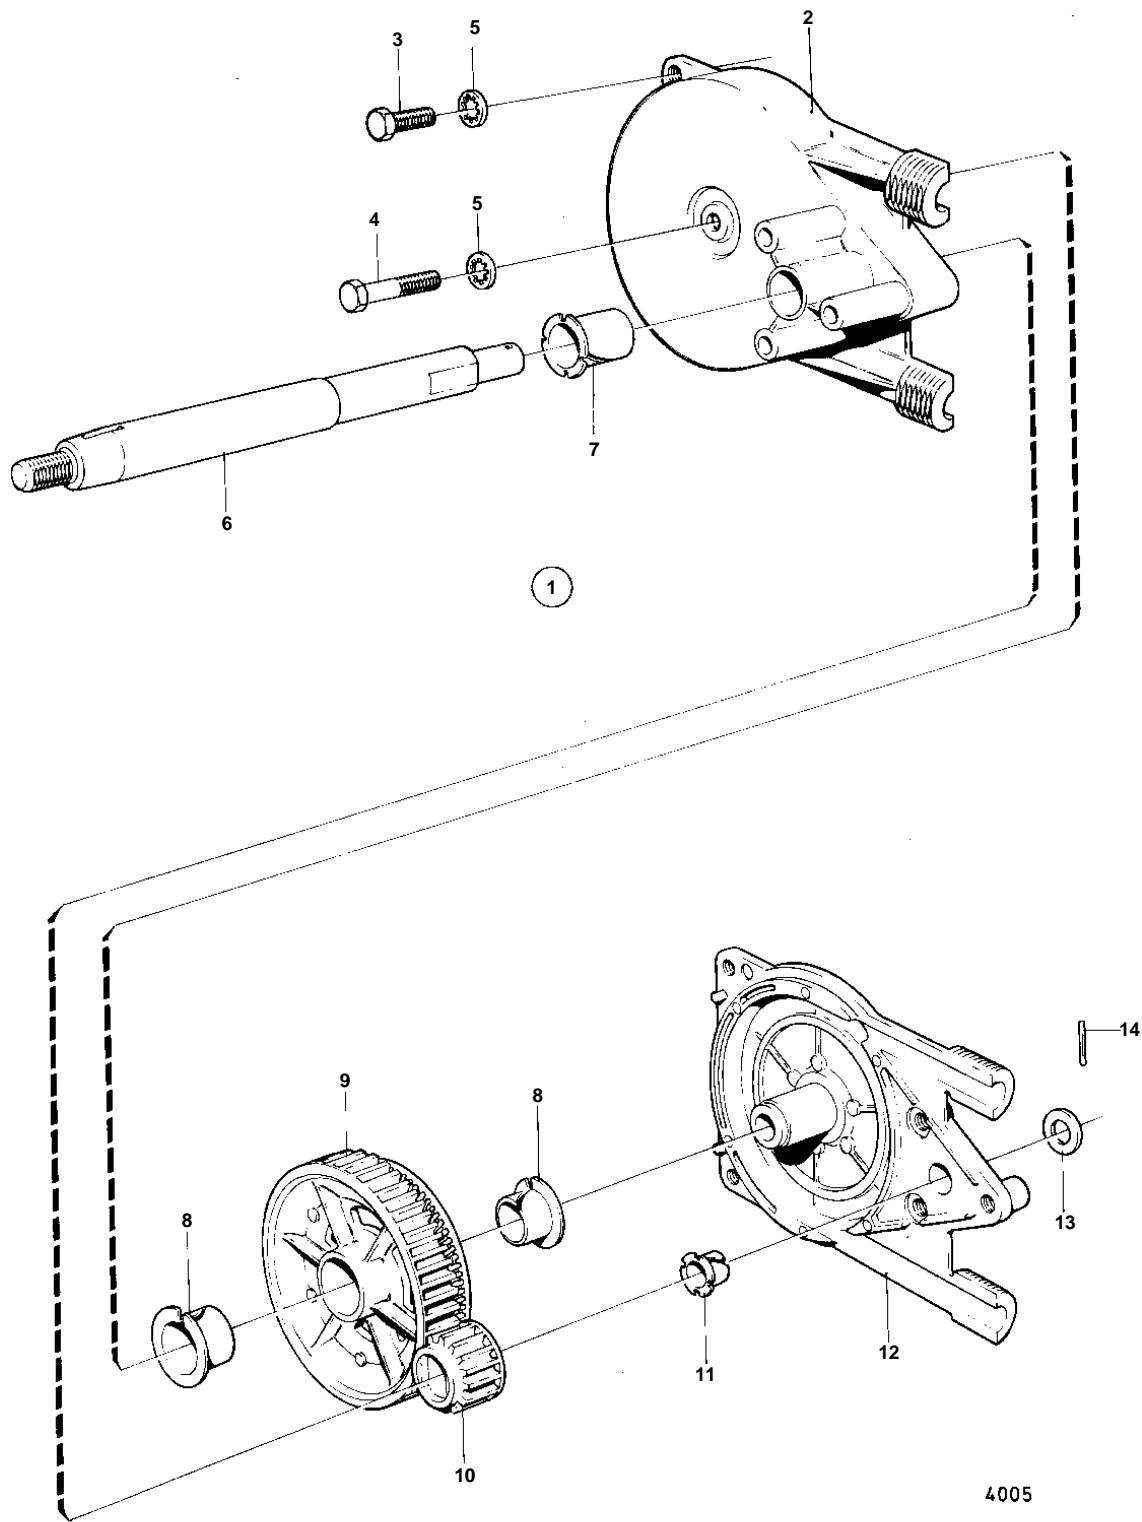

COMMON

COMMON

REF	PART NO.	QTY	DESCRIPTION
1		1	STEERING HEAD
2		1	· HOUSING
3	955513	2	· Screw
4	940158	1	· Screw
5	940155	3	· Lock washer
6		1	· SHAFT
7	828156	1	· Bushing
8	828155	2	· Bushing
9		1	· GEAR
10		1	· GEAR
11	828154	1	· Bushing
12		1	· HOUSING
13	955899	1	· Washer
14	907849	1	· Cotter pin