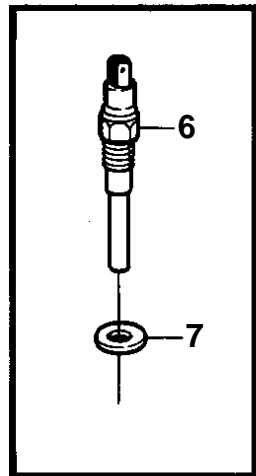

COMMON

8284

COMMON

REF	PART NO.	QTY	DESCRIPTION	NOTES
1	858883	1	Temperature gauge ki	WHITE COLOURED DECOR STRIPE.
2	828612	1	• Thermometer	
3	858643	1	• Front ring	
4	808175	1	• Bulb socket	
5	19923	1	• Bulb	
6	840345	1	• Temperature sensor	
7	947624	1	• Gasket	
8	858449	1	• Cable kit	SEE GROUP 3