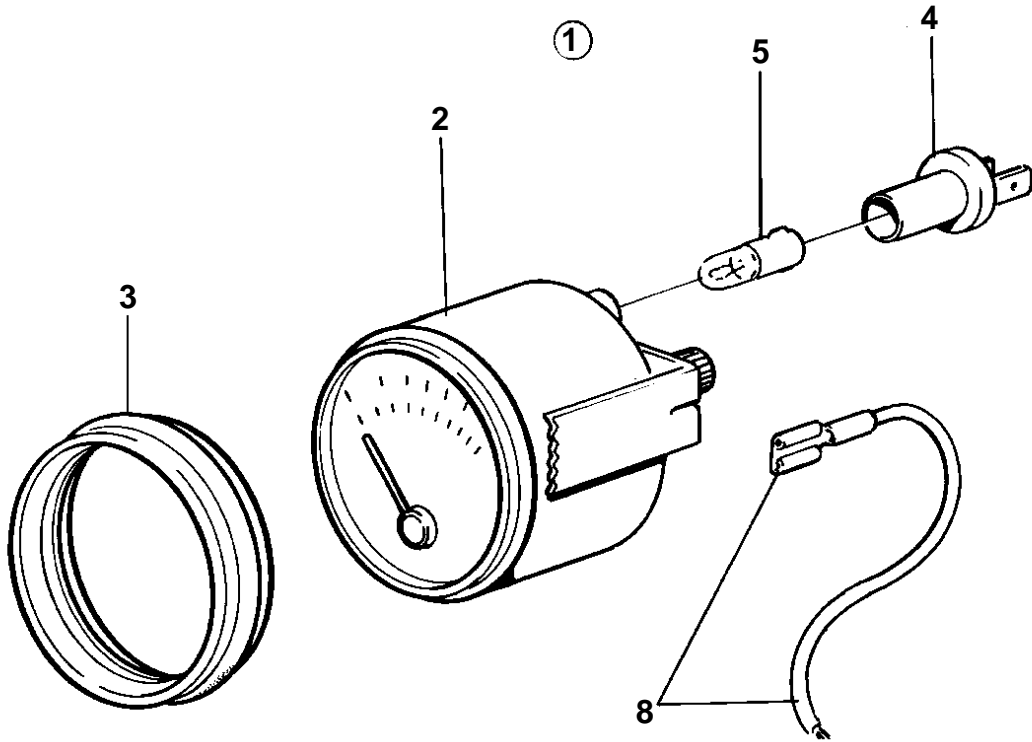

COMMON

8284

COMMON

REF	PART NO.	QTY	DESCRIPTION	NOTES
1	858883	1	Temperature gauge ki	WHITE COLOURED DECOR STRIPE.
2	828612	1	• Thermometer	
3	858643	1	• Front ring	
4	808175	1	• Bulb socket	
5	19923	1	• Bulb	
6	840345	1	• Temperature sensor	
7	947624	1	• Gasket	
8	858449	1	• Cable kit	SEE GROUP 3