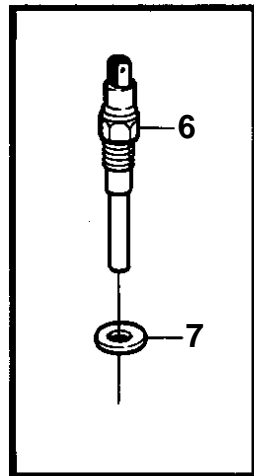

COMMON

8284

COMMON

| REF | PART NO. | QTY | DESCRIPTION | NOTES |
|-----|----------|-----|----------------------|---|
| 1 | 828879 | 1 | Temperature gauge ki | REPL BY 858883. GOLD COLOURED DECOR STRIPE. |
| 2 | 828612 | 1 | • Thermometer | |
| 3 | 858643 | 1 | • Front ring | (828542) |
| 4 | 808175 | 1 | • Bulb socket | |
| 5 | 19923 | 1 | • Bulb | |
| 6 | 840345 | 1 | • Temperature sensor | |
| 7 | 947624 | 1 | • Gasket | |
| 8 | 858449 | 1 | • Cable kit | SEE GROUP 3 |