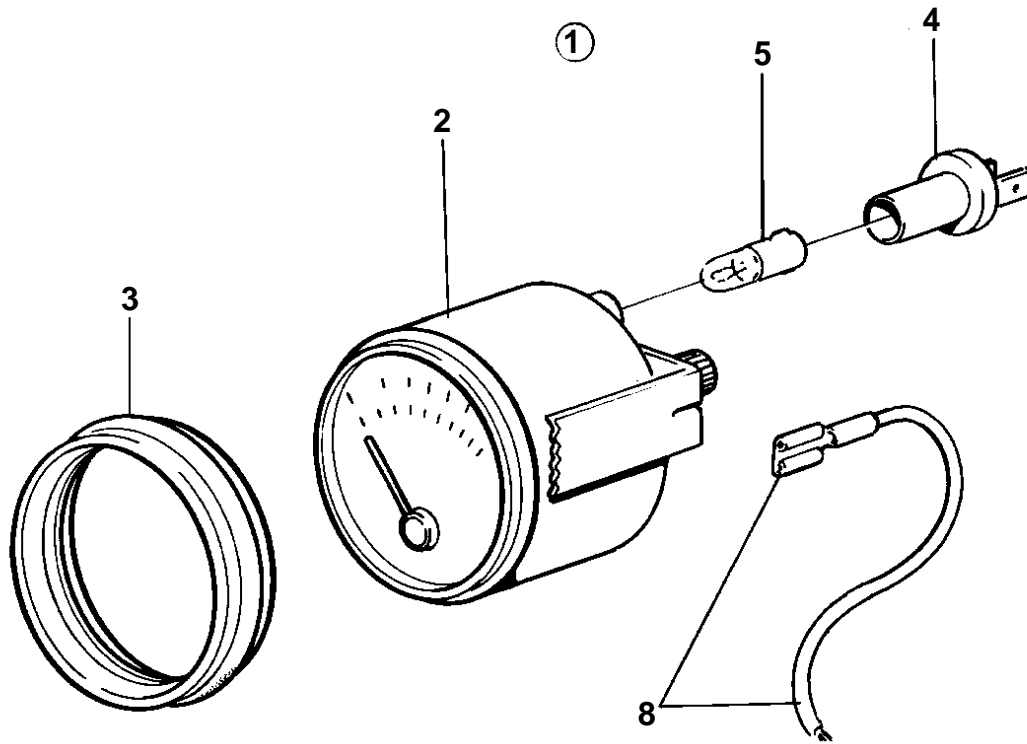

COMMON

8284

COMMON

| REF | PART NO. | QTY | DESCRIPTION | NOTES |
|-----|----------|-----|----------------------|---|
| 1 | 828879 | 1 | Temperature gauge ki | REPL BY 858883. GOLD COLOURED DECOR STRIPE. |
| 2 | 828612 | 1 | • Thermometer | |
| 3 | 858643 | 1 | • Front ring | (828542) |
| 4 | 808175 | 1 | • Bulb socket | |
| 5 | 19923 | 1 | • Bulb | |
| 6 | 840345 | 1 | • Temperature sensor | |
| 7 | 947624 | 1 | • Gasket | |
| 8 | 858449 | 1 | • Cable kit | SEE GROUP 3 |