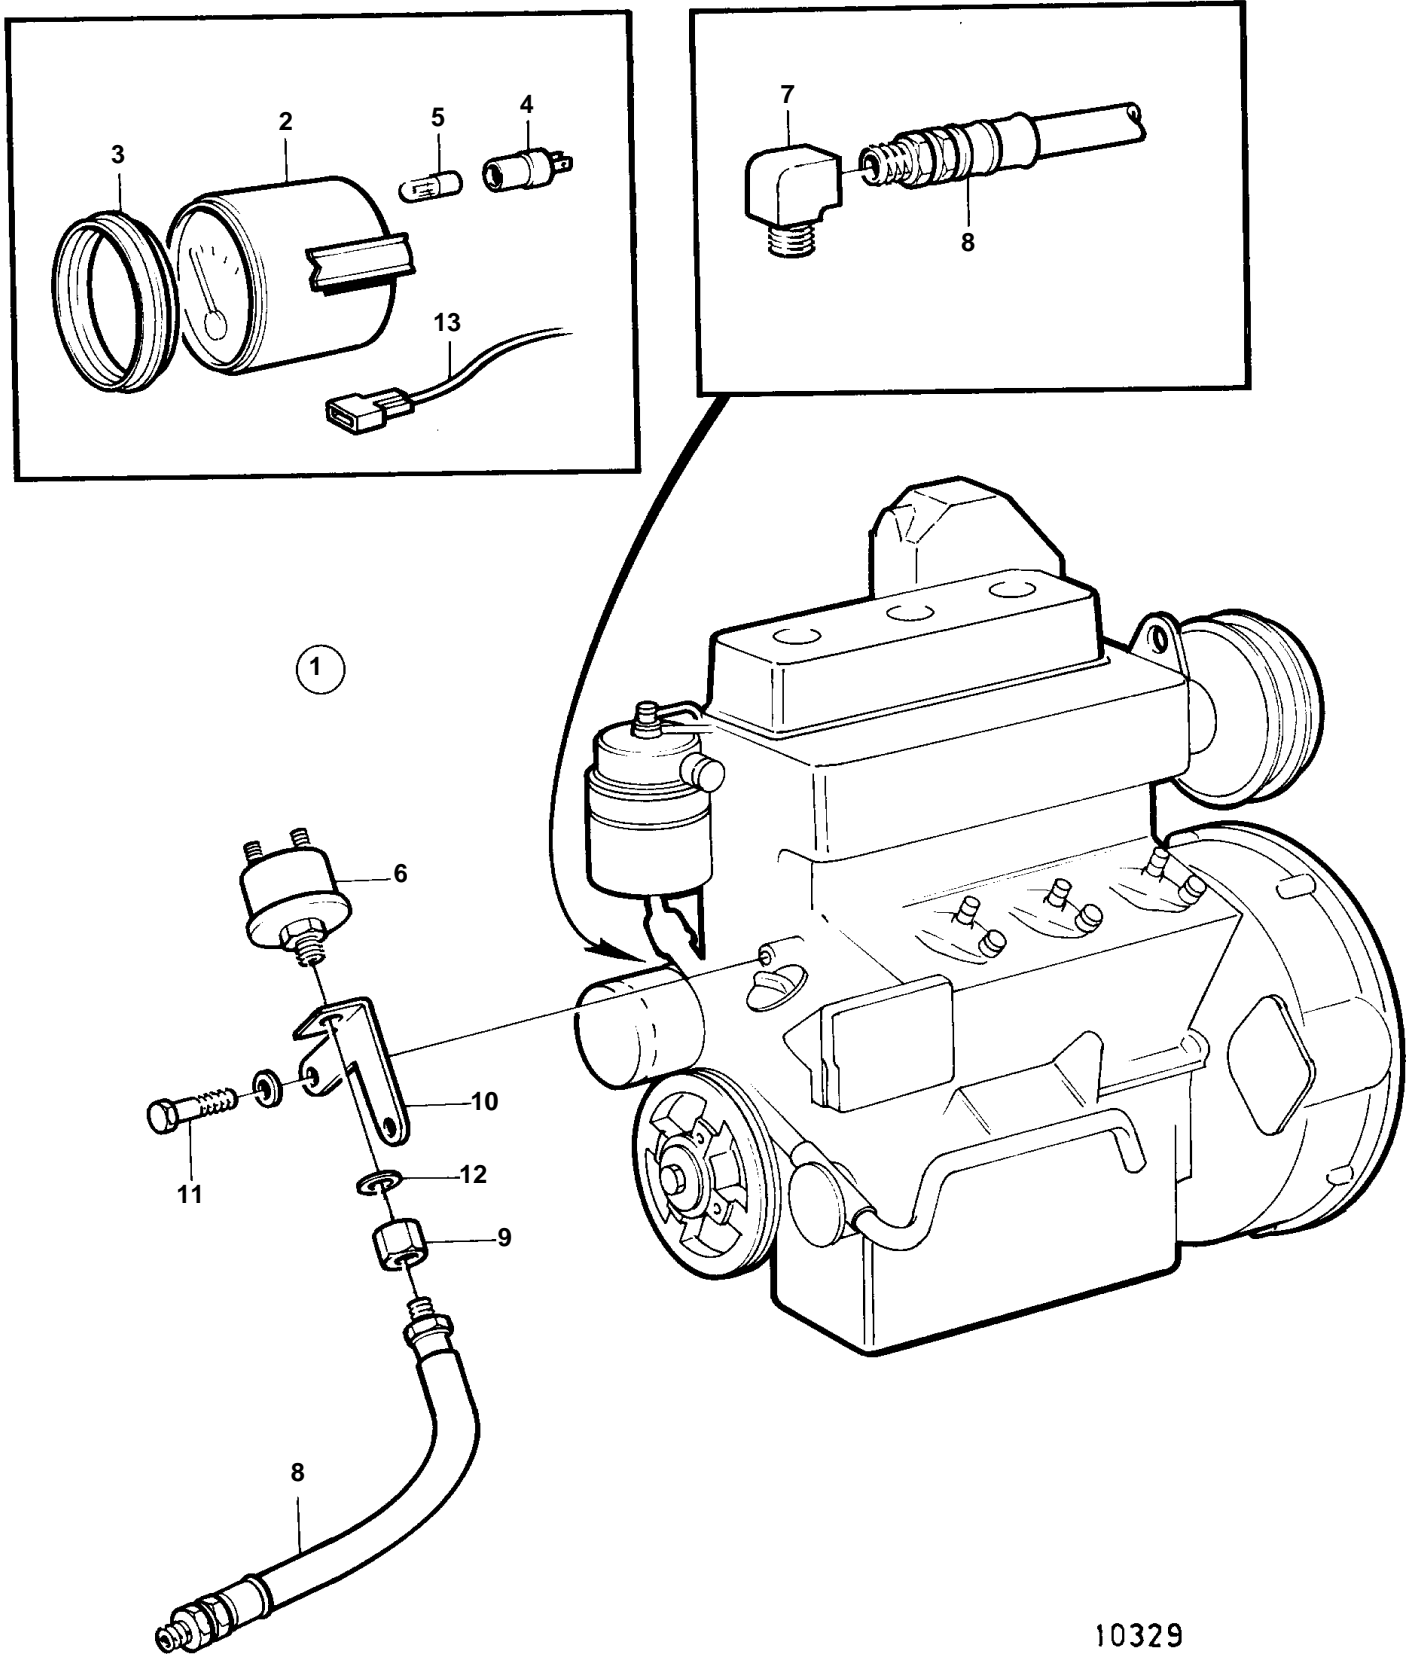

COMMON

10329

COMMON

REF	PART NO.	QTY	DESCRIPTION	NOTES
1	858885	1	Oil pressure gauge k	WHITE COLOURED DECOR STRIPE.
2	828618	1	· Instrument	
3	858643	1	· Front ring	
4	808175	1	· Bulb socket	
5	19923	1	· Bulb	
6	366906	1	· Pressure sensor	
7	180110	1	· Elbow nipple	
8	344624	1	· Hose	
9	828805	1	· Nipple	
10	858858	1	· Bracket	
11	955302	2	· Screw	
12	960148	1	· Washer	
13	858450	1	· Cable kit	SEE GROUP 3