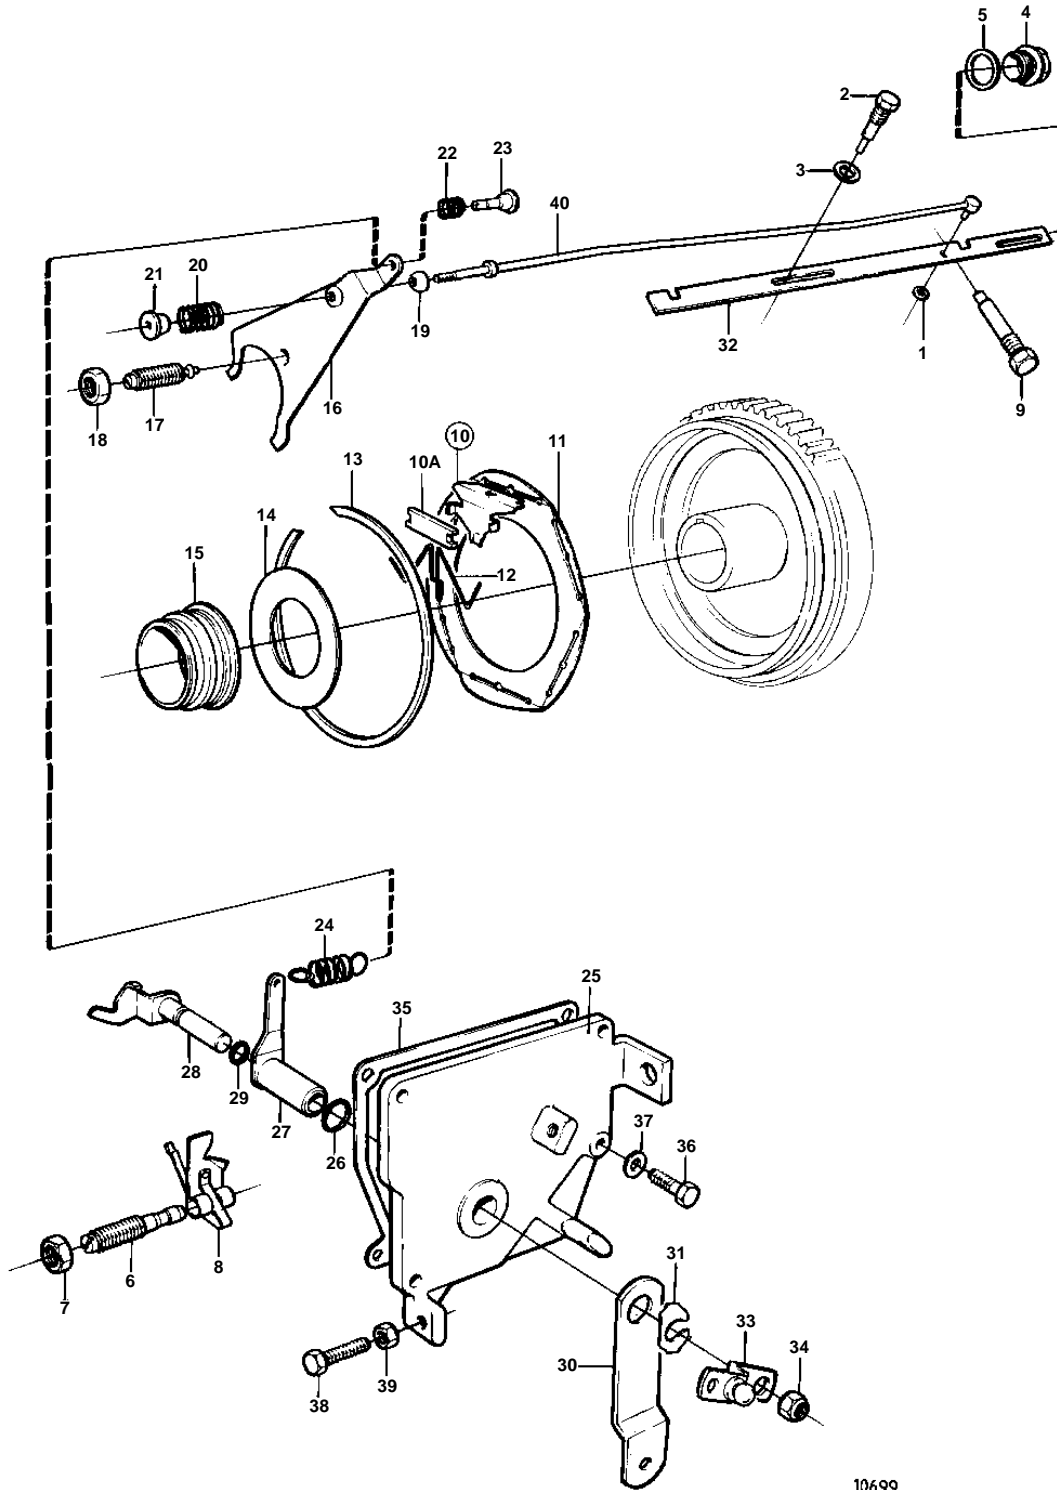

2003SOLAS,2003B-SOLAS

10699

2003SOLAS,2003B-SOLAS

REF	PART NO.	QTY	DESCRIPTION	NOTES
1	951665	1	Retaining ring	
2	840489	2	Screw	
3	947620	2	Gasket	
4	840652	1	Plug	
5	18813	1	Gasket	
6	840653	1	Shaft	
7	963917	1	Nut	
8	840482	1	Latch	
9	840312	3	Screw	
10	875771	1	Regulator kit	
10A		6	· WEIGHT	
11		1	· HOLDER	
12		3	· LOCKING WIRE	
13	943760	1	Snap ring	
14	840433	1	Thrust washer	
15	840658	1	Sliding sleeve	
16	840659	1	Control arm	
17	840660	1	Adjuster screw	
18	963917	1	Nut	
19	840661	1	Ball	
20	840451	1	Spring	
21	840470	1	Nipple	
22	840662	1	Spring	
23	840487	1	Nipple	
24	840449	1	Regulator spring	
25	840435	1	Cover	
26	955974	1	O-ring	
27	840436	1	Lever	
28	840663	1	Stop arm	
29	955979	1	O-ring	
30	840666	1	Lever	SEE GROUP 2D
31	840812	1	Snap ring	
32	840582	1	Control rod	
33	858400	1	Stop arm	SEE GROUP 2D
34	963105	1	Nut	
35	859053	1	Gasket	(840486)
36	955273	4	Screw	SEE GROUP 2D
37	949607	4	Spring washer	SEE GROUP 2D
38	955272	3	Screw	
39	955781	3	Nut	
40	840599	1	Link rod	