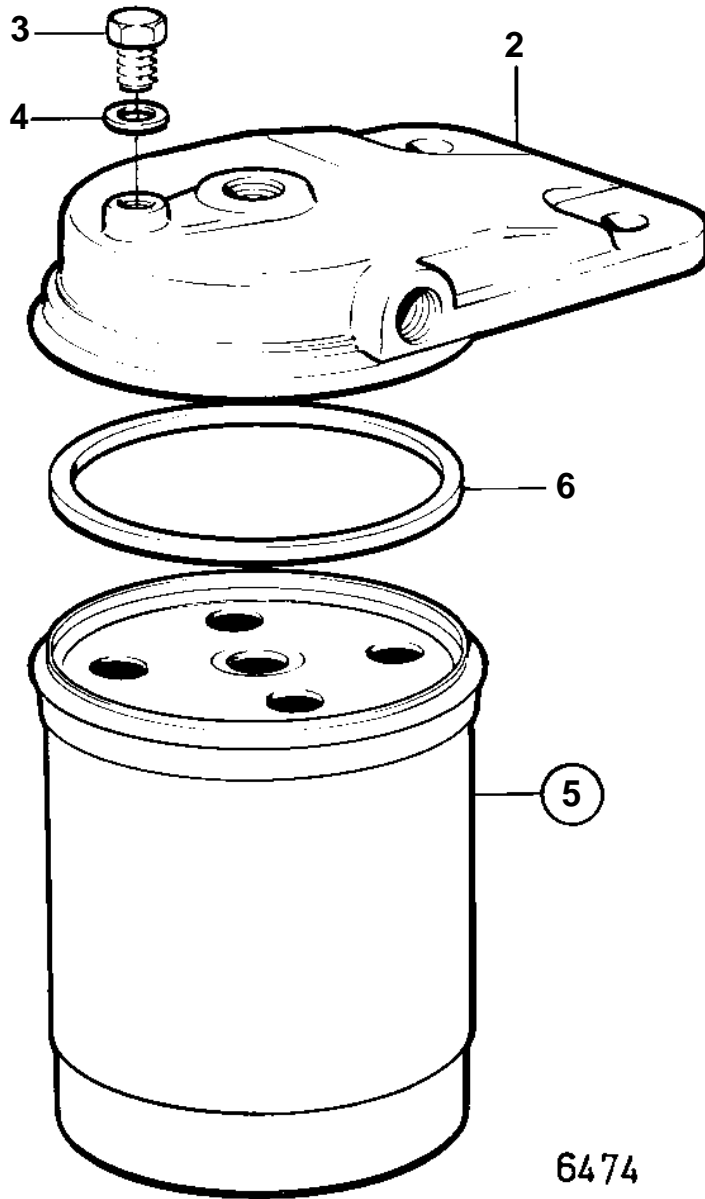

1

COMMON

REF	PART NO.	QTY	DESCRIPTION	NOTES
1	840532	1	Fuel filter	
2		1	· COVER	
3	240664	1	· Screw	(233017)
4	25534	1	· Gasket	
5	829913	1	· Filter insert	
6		1	· · GASKET	