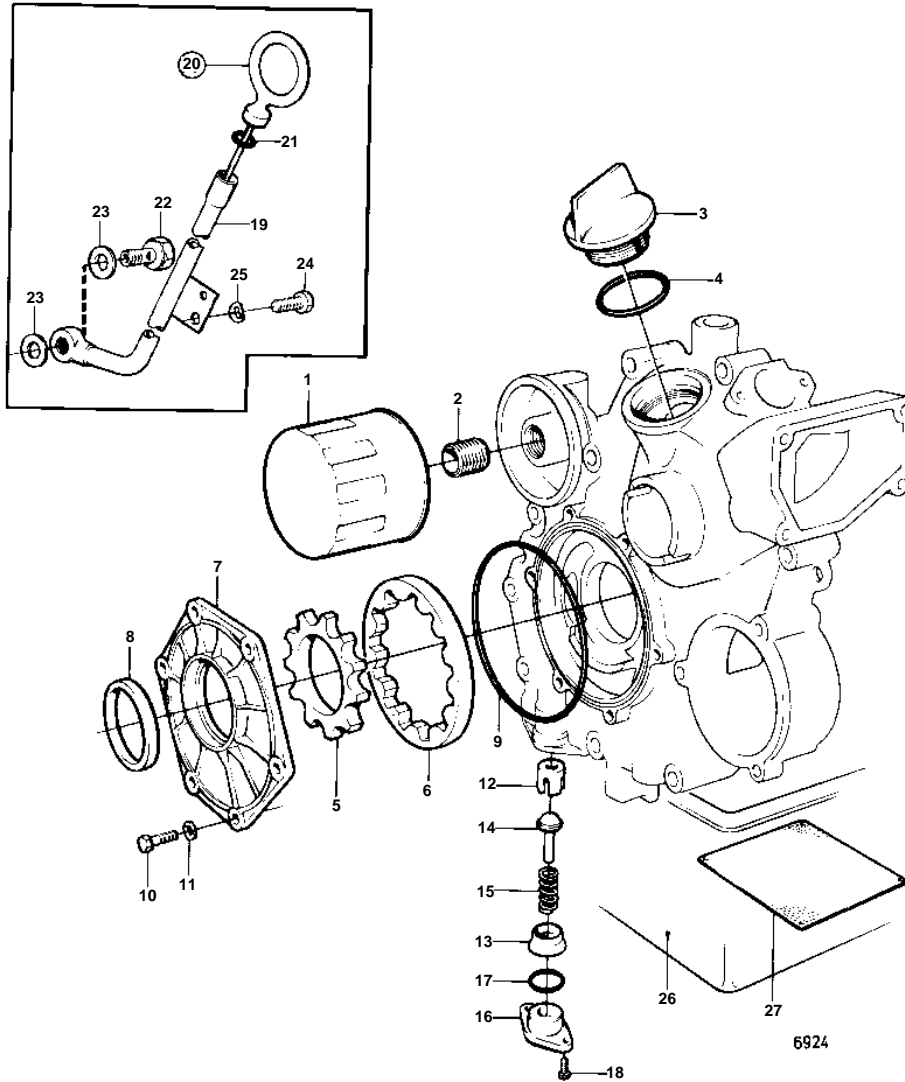

2001,2001B,2001AG,2001BG

2001,2001B,2001AG,2001BG

REF	PART NO.	QTY	DESCRIPTION		NOTES
1	834337	1	Oil filter		
2	840274	1	Nipple		*
3	840559	1	Cover		
4	925065	1	O-ring	IK	
5	840552	1	Gear, INNER		*
6	840553	1	Gear, OUTER		*
7	840498	1	Cover		
8	6842273	1	Sealing ring	IK	(1306333)
9	967591	1	O-ring	IK	
10	955272	6	Screw		
11	949607	6	Spring washer		
12	1542265	1	Seat		
13	1542266	1	Sleeve		
14	471085	1	Valve		
15	840792	1	Spring		
16	1542267	1	Cover		
17	925065	1	O-ring	IK	
18	955269	2	Screw		
19	840695	1	Tube		*
20	840318	1	Oil dipstick		
21	949187	1	· O-ring		
22	25167	1	Hollow screw		
23	969011	2	Gasket		
24	970944	1	Screw		(963240)
25	941908	1	Spring washer		
26		1	OIL SUMP		INCLUDED IN ENGINE BLOCK.
27	840568	1	Strainer		INCLUDED IN ENGINE BLOCK.