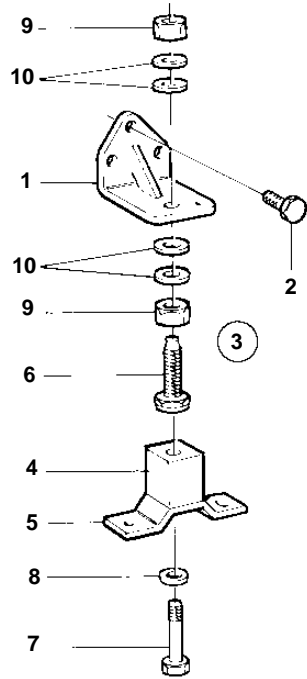

2003SOLAS,2003B-SOLAS,2003TB-SOLAS

7840

2003SOLAS,2003B-SOLAS,2003TB-SOLAS

REF	PART NO.	QTY	DESCRIPTION	NOTES
1	858379	2	Engine bracket	
2	970947	6	Screw	
3	858453	4	Adjuster screw	
4		4	· RUBBER BLOCK	
5		4	· ATTACHEMENT PLATE	
6	838264	4	· Adjuster screw	
7		4	· SCREW	
8	960148	4	· Washer	
9	955806	8	Nut	
10	829893	16	Lock washer	
11	858380	1	Engine bracket	S.B
	858381	1	Engine bracket	P
12	970948	8	Screw	