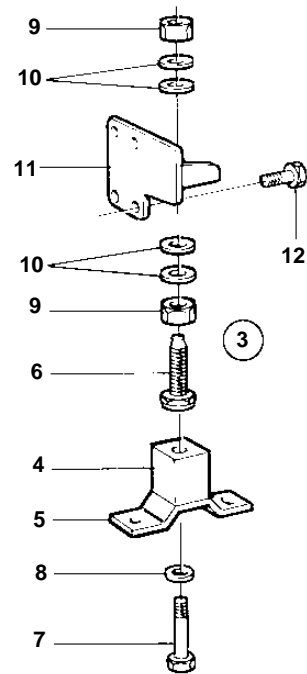

2003SOLAS,2003B-SOLAS,2003TB-SOLAS

7840

2003SOLAS,2003B-SOLAS,2003TB-SOLAS

REF	PART NO.	QTY	DESCRIPTION	NOTES
1	858379	2	Engine bracket	
2	970947	6	Screw	
3	858453	4	Adjuster screw	
4		4	· RUBBER BLOCK	
5		4	· ATTACHEMENT PLATE	
6	838264	4	· Adjuster screw	
7		4	· SCREW	
8	960148	4	· Washer	
9	955806	8	Nut	
10	829893	16	Lock washer	
11	858380	1	Engine bracket	S.B
	858381	1	Engine bracket	P
12	970948	8	Screw	