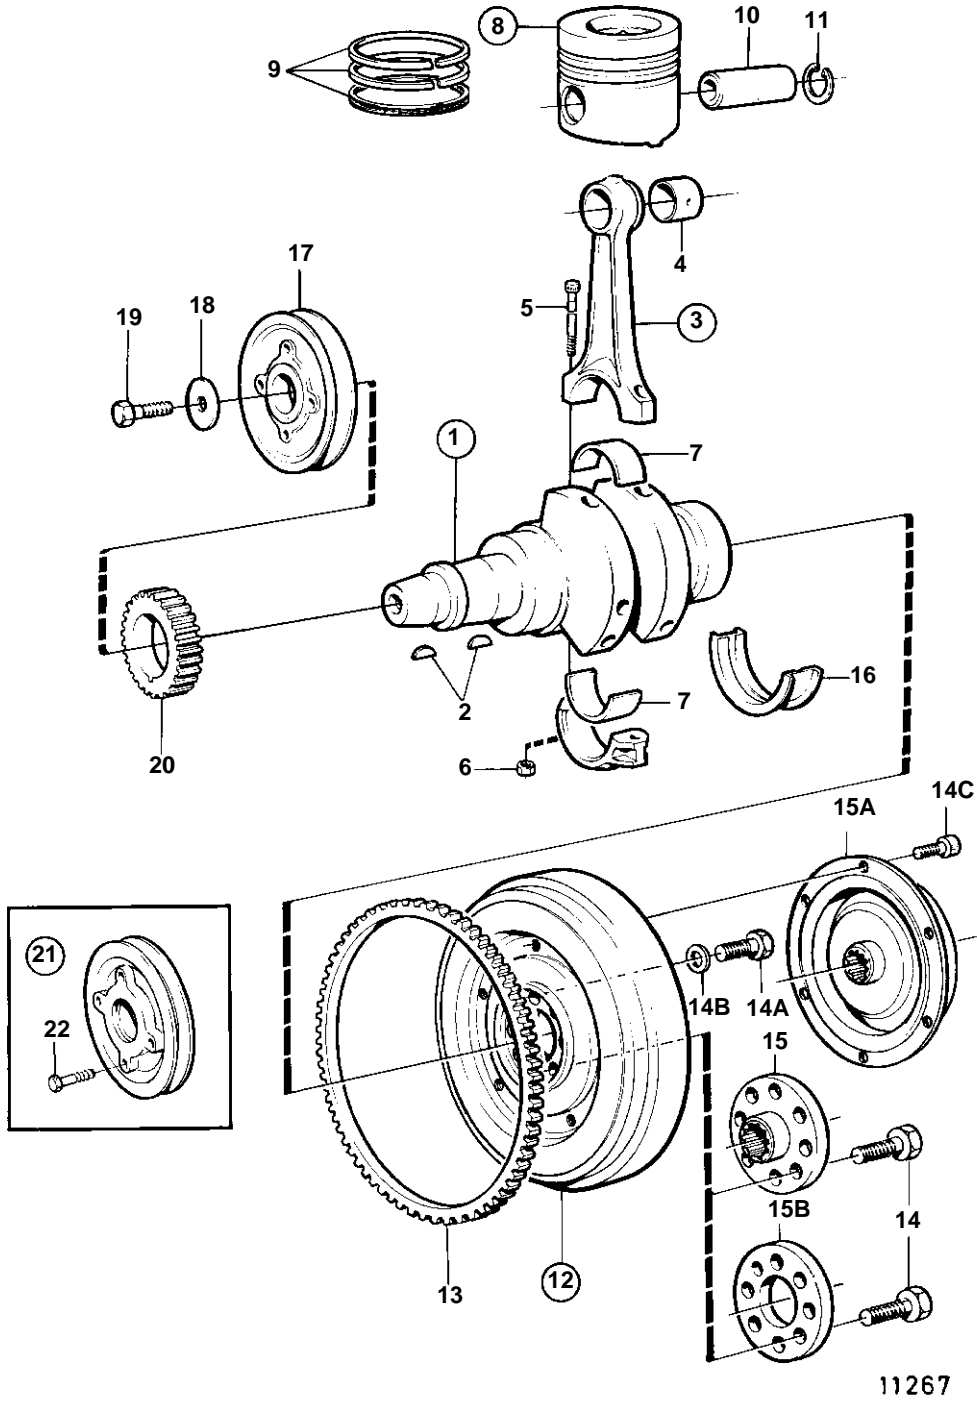

2001(868231),2001B,2001BG

2001(868231),2001B,2001BG

REF	PART NO.	QTY	DESCRIPTION	NOTES
1	876250	1	Crankshaft	
2	910118	2	· Woodruff key	
3	860073	1	Connecting rod	
4	840703	1	· Bushing	
5	840704	2	· Screw	
6	840705	2	· Nut	
7	875747	1	Big end bearing kit	STD D
	875748	1	Big end bearing kit	0,25MM U.S
	875749	1	Big end bearing kit	0,50MM U.S
8	876249	1	Piston kit	STD D
	876291	1	Piston kit	0,25MM O.S
	876292	1	Piston kit	0,50MM O.S
9	876114	1	· Piston ring kit	STD D
	876115	1	· Piston ring kit	0,25MM O.S
	876116	1	· Piston ring kit	0,50MM O.S
10	840422	1	· Piston pin	
11	951086	2	· Lock ring	
12	840321	1	Flywheel	REPL BY 861047
13	1326333	1	· Gear ring	
14	970878	8	Screw	L = 40 MM
15	840592	1	Companion flange	
16	875773	1	Main bearing kit	STD D
	875774	1	Main bearing kit	0,25MM U.S
	875775	1	Main bearing kit	0,50MM U.S
17	840668	1	Pulley	
18	190763	1	Washer	
19	970948	1	Screw	
20	840350	1	Gear	
21	840777	1	Pulley, EXTRA	
22	955297	4	· Screw	