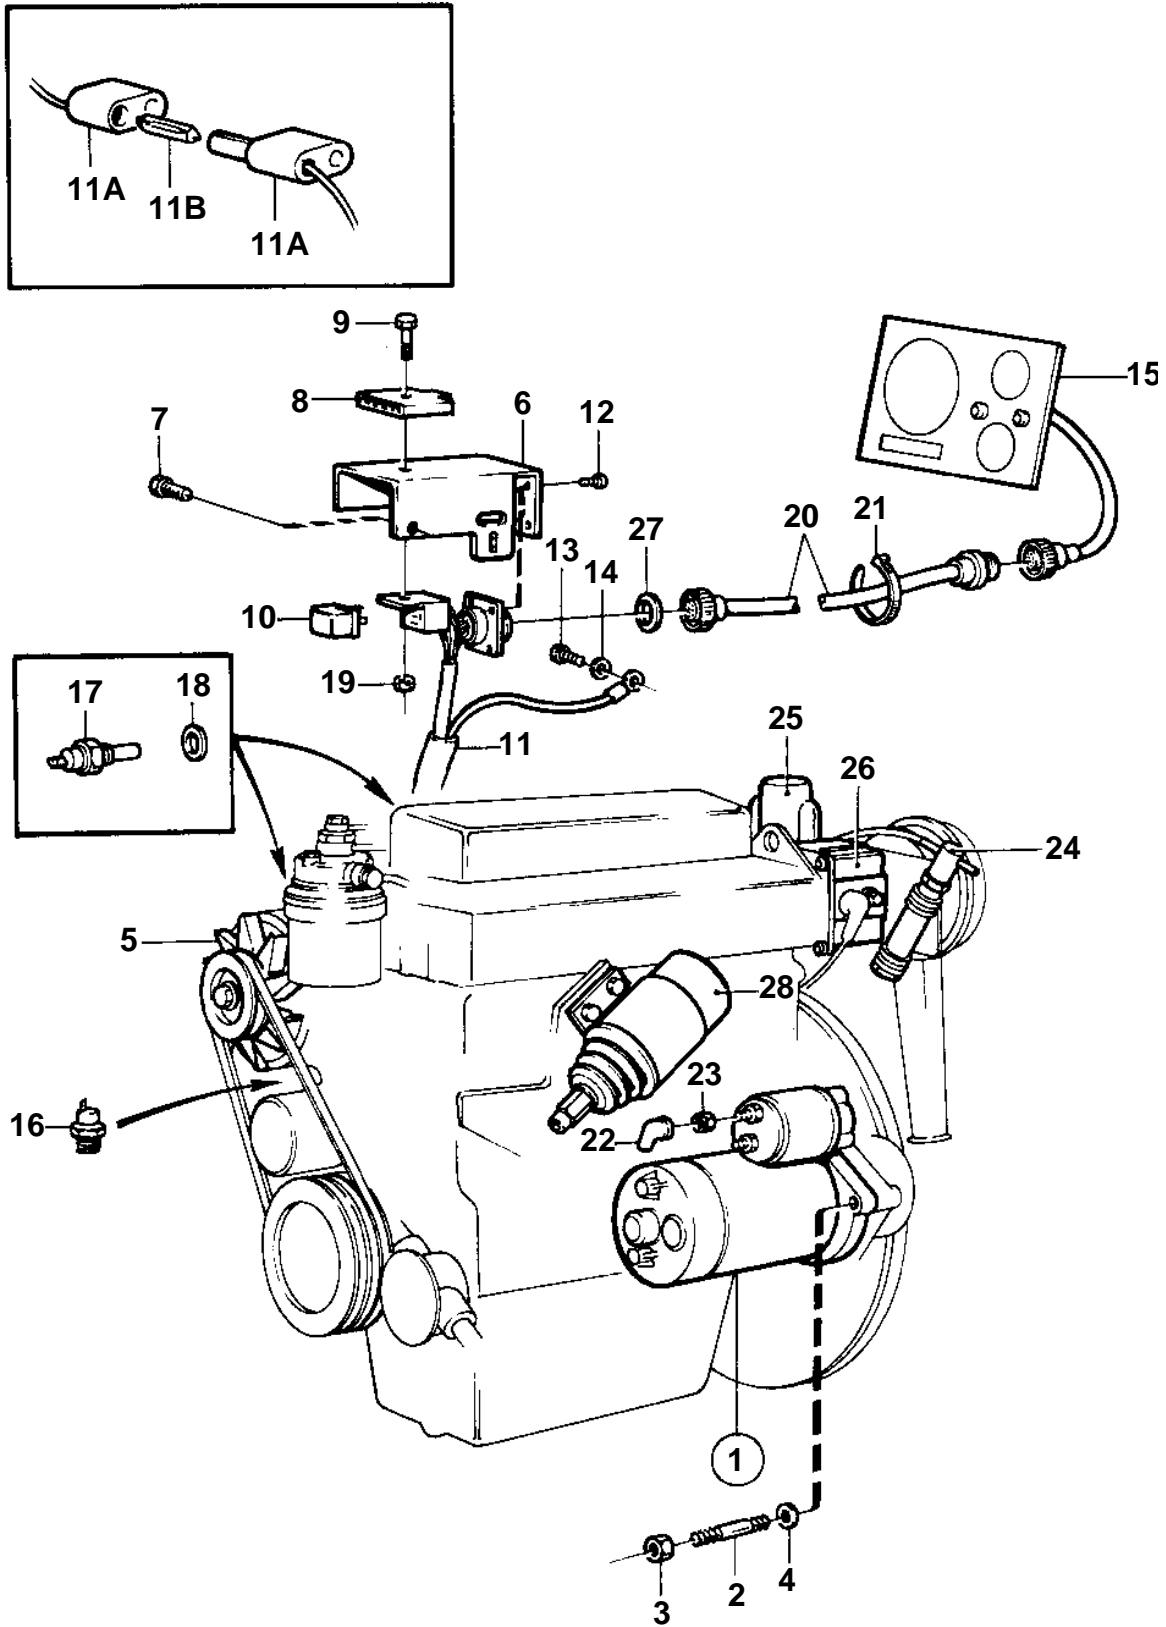

2003 SOLAS 24V

2003 SOLAS 24V

REF	PART NO.	QTY	DESCRIPTION	SEE SEC.	NOTES
1	1545418	1	Starter motor		24V
				030-1200	
2	953067	3	Stud		
3	955783	3	Nut		
4	941908	3	Spring washer		
5		1	ALTERNATOR AND INSTALLATION COMPONENTS		24V
				030-0800	
6	840672	2	Attaching plate		
7	941793	4	Screw		
8	824823	1	Fuse box		
9	955247	2	Screw		
10	1504951	2	Relay		
11	858409	1	Cable trunk		REPL BY 859235
	859235	1	Cable trunk		SN2300030717-
11A	966334	1	· Fuse holder		
11B	11433	1	· Fuse		
			· CABLES AND TERMINALS	030-1351	
12	955119	4	Screw		
13	970945	1	Screw		(955315)
14	940109	1	Lock washer		
15	858362	1	Instrument panel		REPL BY 858872
				030-1335	
	858872	1	Instrument panel		
				030-1335	
16	1324750	1	Pressure monitor		
17	833927	1	Thermo monitor		
18	947624	1	Gasket		
19	955780	2	Nut		
20	846648	X	Extension cable		L = 3000 MM
	846649	X	Extension cable		L = 5000 MM
	846650	X	Extension cable		L = 7000 MM
21	948210	X	Strip clamp		
22	855798	1	Protecting sleeve		(855318)
23	855330	1	Nut		
24		1	TILT SWITCH	030-1240	
25		1	START ELEMENT RELAY	030-1260	
26		1	START ELEMENT	030-1250	
27	846615	X	Sealing ring		
28		1	STOP SOLENOID AND INSTALLATION COMPONENTS		24V
					SEE GROUP 2D