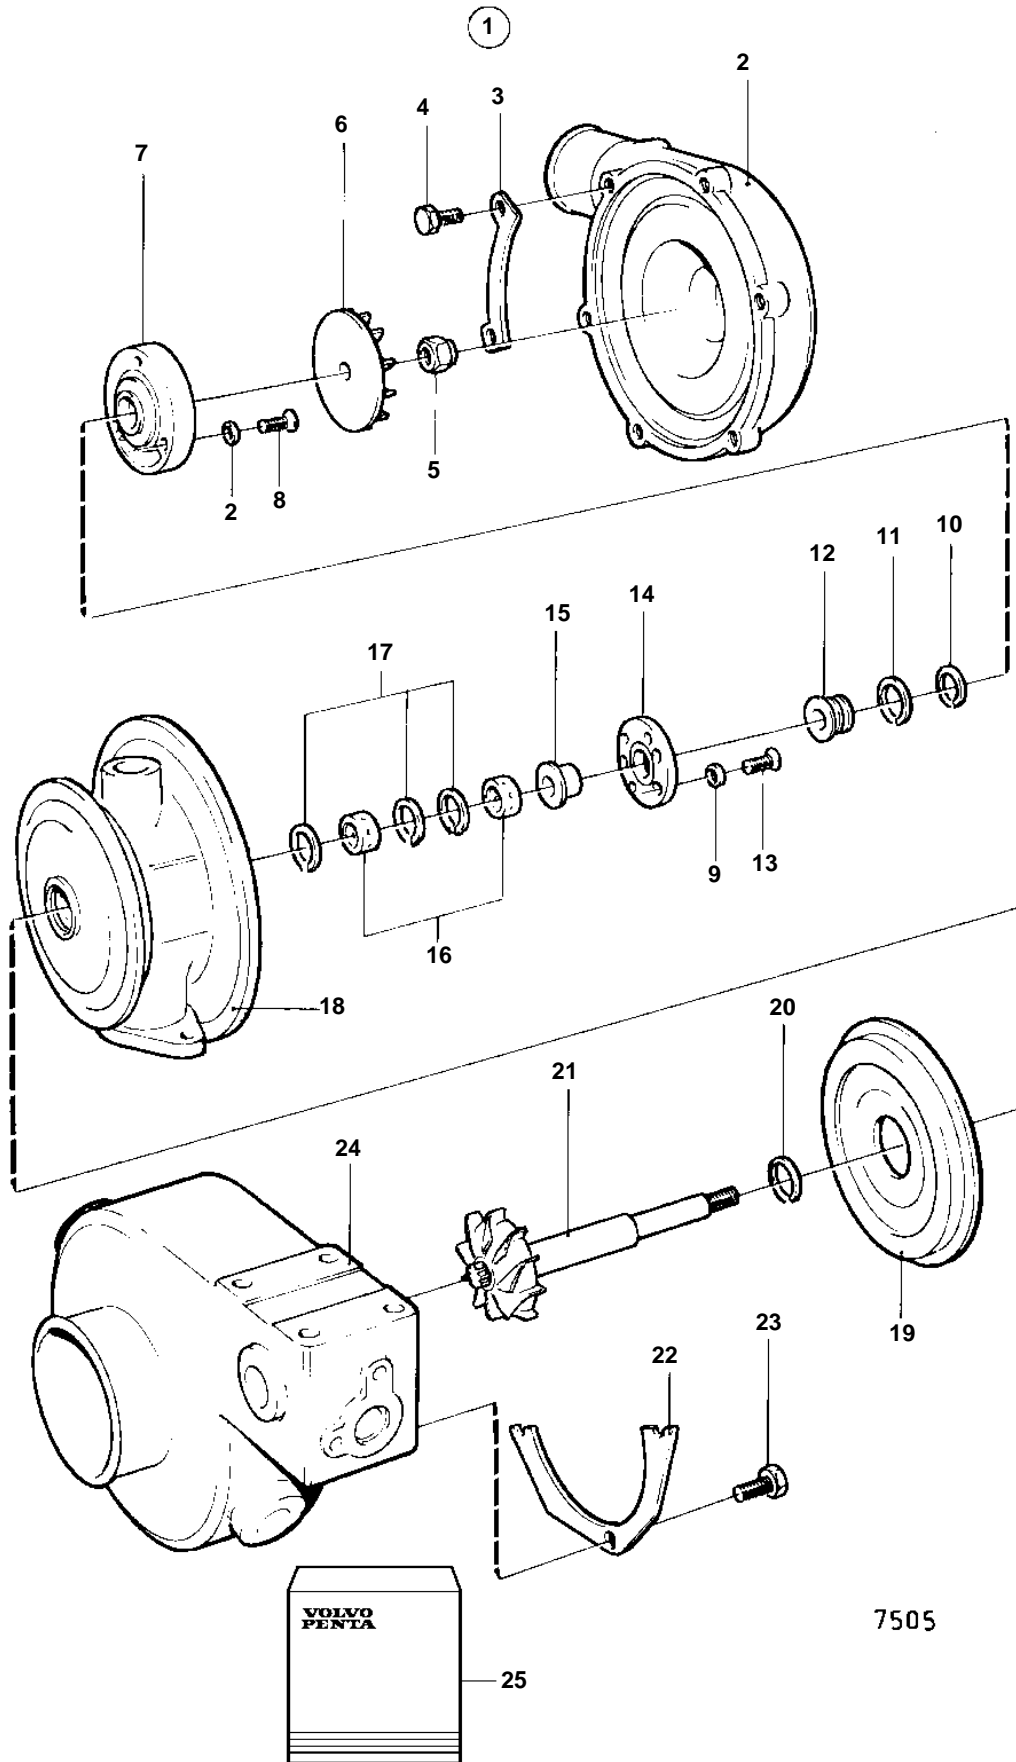

2003T,2003TB,2003TB-SOLAS

2003T,2003TB,2003TB-SOLAS

REF	PART NO.	QTY	DESCRIPTION	NOTES
1	840962	1	Turbo	ALSO AVAILABLE AS AN EXCHANGE PART. Exchange unit
	3802053	1	Turbocharger, exch	
2		1	· HOUSING	
3		3	· SECURING PLATE	
4		6	· BOLT	
5		1	· LOCK NUT	
6		1	· WHEEL	
7		1	· SEAL PLATE	
8		3	· SCREW	IK
9		7	· LOCK WASHER	IK
10		1	· SEAL RING	IK
11		1	· SEAL RING	IK
12		1	· OIL SLINGER	
13		4	· SCREW	IK
14		1	· THRUST BEARING	IK
15		1	· BUSHING	
16		2	· BEARING	IK
17		3	· RETAINING RING	IK
18		1	· BEARING HOUSING	
19		1	· HEAT PROTECTOR	
20		1	· SEAL RING	IK
21		1	· TURBINE WHEEL	
22		2	· SECURING PLATE	
23		4	· SCREW	
24		1	· TURBINE HOUSING	
25	876058	1	Repair kit	SEE GROUP 10A