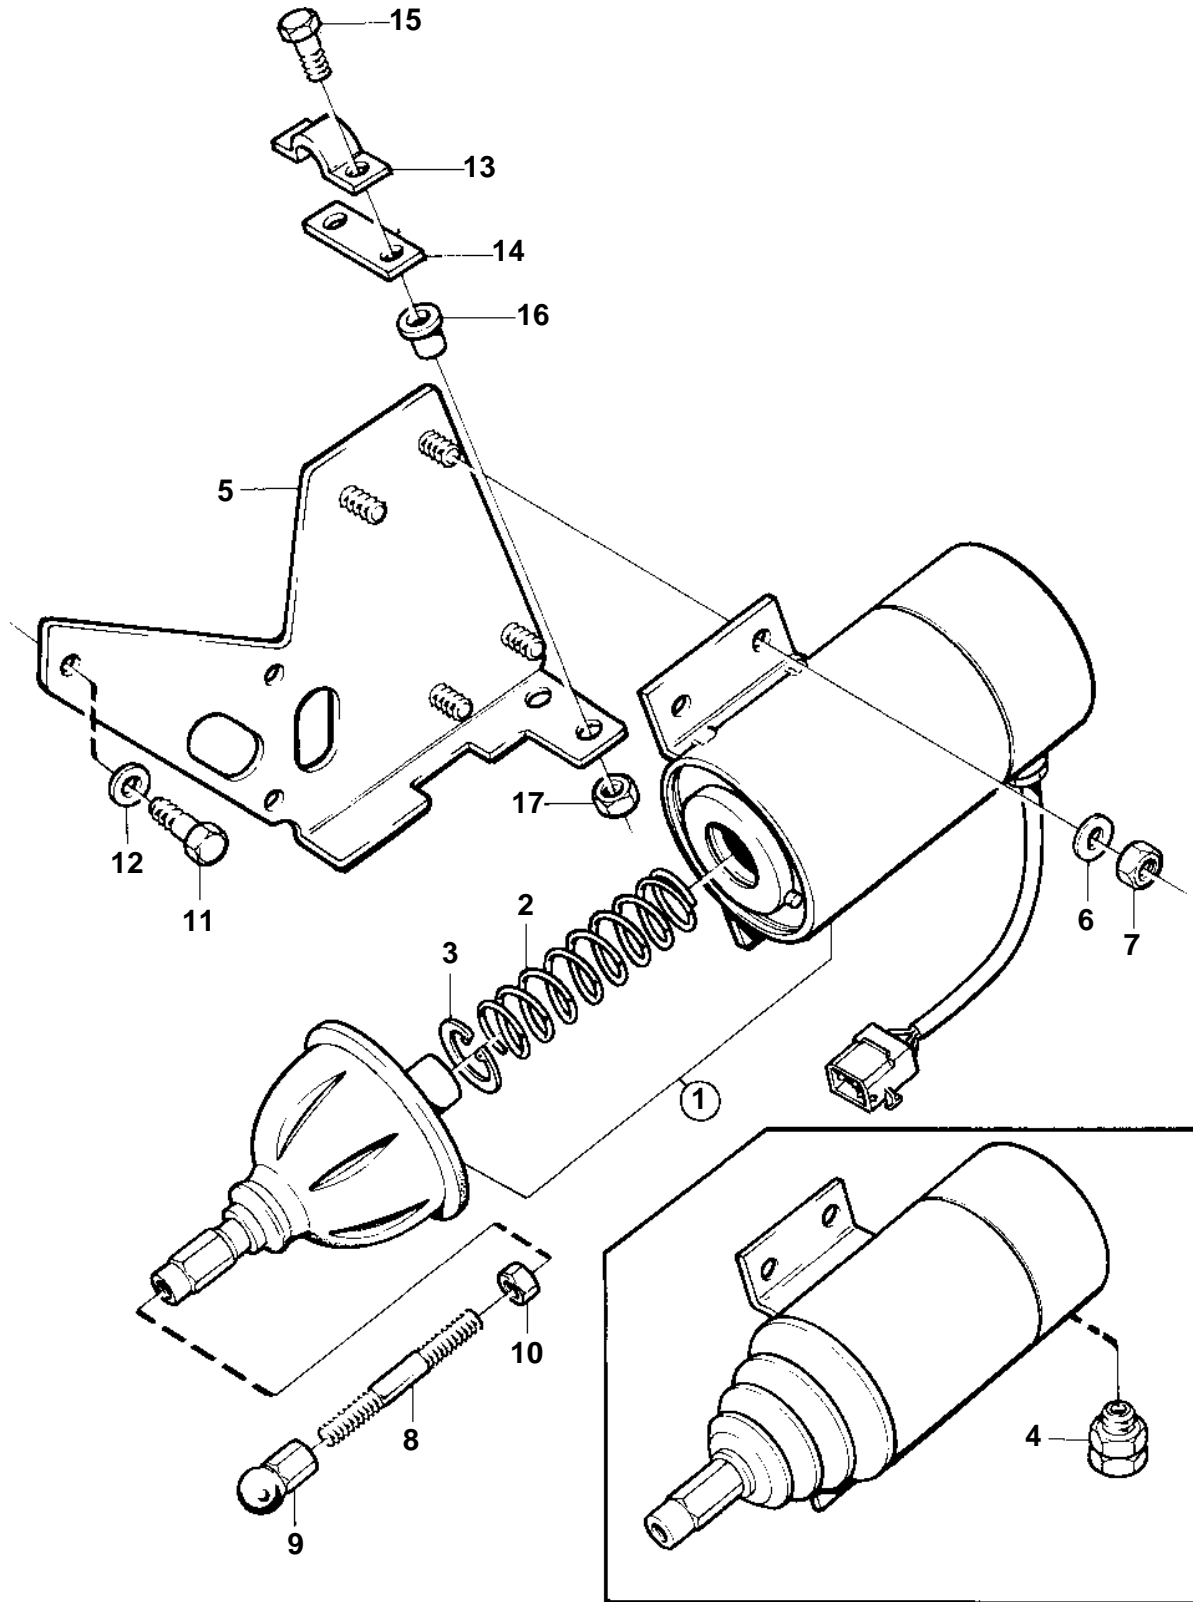

## 2003SOLAS

REF	PART NO.	QTY	DESCRIPTION	NOTES
1		1	STOP SOLENOID	24V, EARLIER PROD, REPL BY 876593 (876276)
	876593	1	Control magnet kit	24V
2	843401	1	• Return spring	
4	881191	1	Cable union	EARLY TYPE
5	858466	1	Bracket	
6	955892	4	Washer	
7	955781	4	Nut	
8	949640	1	Control rod	
9	959090	1	Ball socket	
10	955782	1	Nut	
11	955273	3	Screw	
12	949607	3	Spring washer	
13	819067	1	Brace	
14	819068	1	Washer	
15	955249	2	Screw	
16	843108	2	Bushing	
17	946577	2	Lock nut	