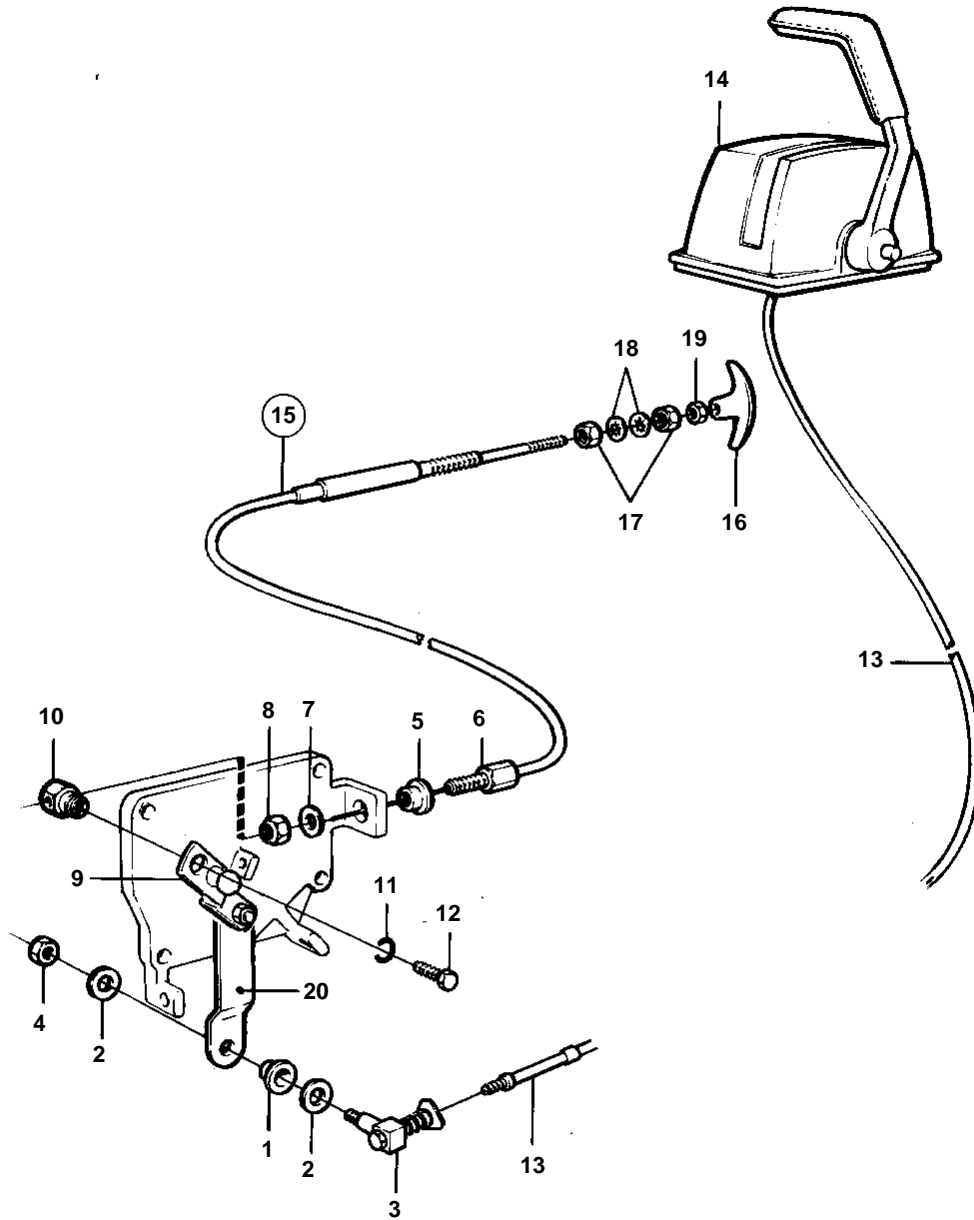

2003SOLAS,2003B-SOLAS,2003TB-SOLAS

7852

2003SOLAS,2003B-SOLAS,2003TB-SOLAS

REF	PART NO.	QTY	DESCRIPTION	NOTES
1	843109	1	Bushing	
2	843105	2	Spacer washer	
3	840692	1	Cube	
4	946577	1	Lock nut	
5	843109	1	Bushing	
6	829070	1	Cable lock	
7	955894	1	Washer	
8	950353	1	Lock nut	
9	858400	1	Stop arm	SEE GROUP 2C
10	840473	1	Nipple	
11	951669	1	Retaining ring	
12	955244	1	Screw	
13		X	CONTROL CABLE	SEE GROUP 9
14		X	CONTROL	SEE GROUP 9
15	818478	X	Control	L = 3300 MM
	818470	X	Control cable	L = 6900 MM
16	829241	1	· Handle	
17	955857	2	· Nut	
18	955950	2	· Lock washer	
19	955844	1	· Nut	
20	840666	1	Lever	SEE GROUP 2C