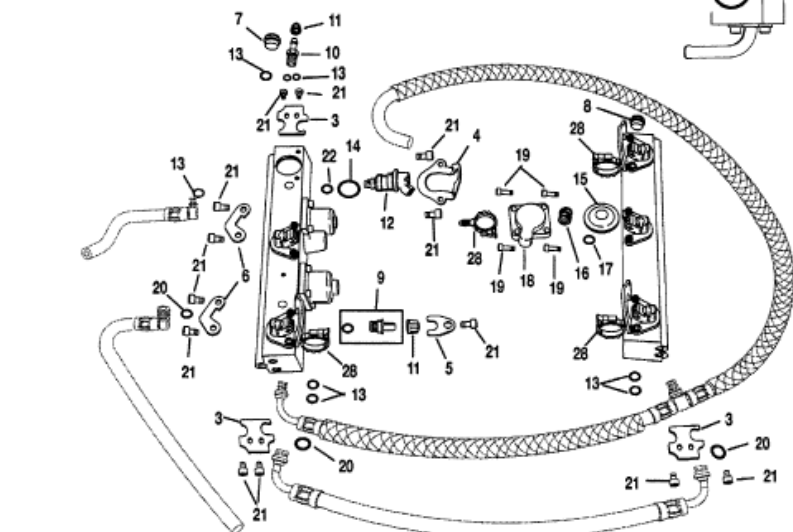

110 4-stroke Outboard Oil (92-828000A12)

110 4-stroke Outboard Oil (92-828000A12)

Parts List

Ref	Class	Part	Description	Qty	Comment	Footnote
1		858221A 3	FUEL RAIL	1	(PORT)	
2		858222A 3	FUEL RAIL	1	(STARBOARD)	
3	54	804830	CLAMP	3		
4	54	804831	CLAMP	4		
5	54	804833	CLAMP	2		
6	54	804832	CLAMP	2		
7	19	804834	FUEL PLUG	1		
8	19	804835	AIR PLUG	1		
9		804837	AIR VALVE KIT	1		
10		804838	FUEL VALVE KIT	1		
11	19	804839	CAP	2		
12		804841	FUEL INJECTOR	1		
13	25	804840	O RING KIT	1		
14	25	804530	O RING KIT	1		
15		804533	DIAPHRAGM	1		
16	24	804534	SPRING	1		
17	25	804536	O RING	1		
18		804535	COVER	1		
19		804526	SCREW (M5 X 16)	4		
20		804532	O RING	1		
21		804525	SCREW (M5 X 8)	13		
22	25	804529	O RING KIT	1		
23	26	804875	SEAL KIT	1		
24		850065A10	INJECTOR	6		
25	16	858778	STUD	4		
26	11	826292	NUT	4		
27	12	828694A 1	CUPPED WASHER	6		5
28	54	859376	CLIP	4		
-		854008T00	POWERHEAD	1		