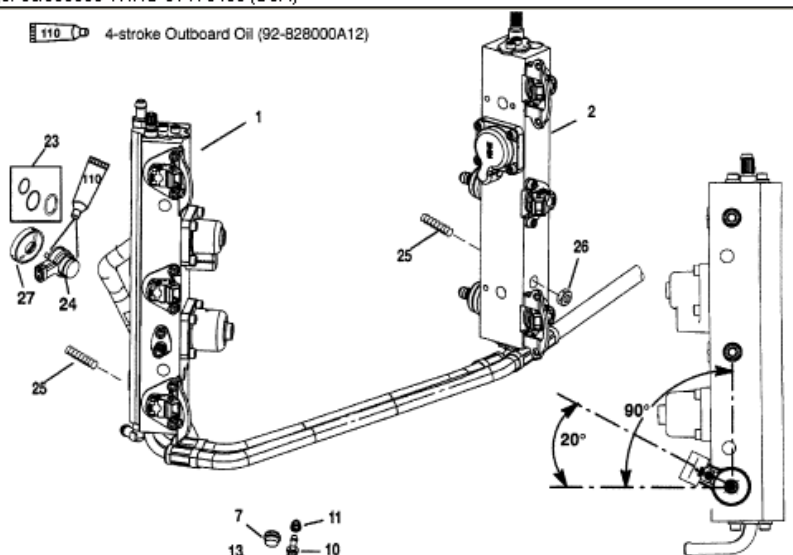

110 4-stroke Outboard Oil (92-828000A12)

110 4-stroke Outboard Oil (92-828000A12)

Parts List

Ref	Class	Part	Description	Qty	Comment	Footnote
1		858221A 3	FUEL RAIL	1	(PORT)	
2		858222A 3	FUEL RAIL	1	(STARBOARD)	
3	54	804830	CLAMP	3		
4	54	804831	CLAMP	4		
5	54	804833	CLAMP	2		
6	54	804832	CLAMP	2		
7	19	804834	FUEL PLUG	1		
8	19	804835	AIR PLUG	1		
9		804837	AIR VALVE KIT	1		
10		804838	FUEL VALVE KIT	1		
11	19	804839	CAP	2		
12		804841	FUEL INJECTOR	1		
13	25	804840	O RING KIT	1		
14	25	804530	O RING KIT	1		
15		804533	DIAPHRAGM	1		
16	24	804534	SPRING	1		
17	25	804536	O RING	1		
18		804535	COVER	1		
19		804526	SCREW (M5 X 16)	4		
20		804532	O RING	1		
21		804525	SCREW (M5 X 8)	13		
22	25	804529	O RING KIT	1		
23	26	804875	SEAL KIT	1		
24		850065A10	INJECTOR	6		
25	16	858778	STUD	4		
26	11	826292	NUT	4		
27	12	828694A 1	CUPPED WASHER	6		5
28	54	859376	CLIP	4		
-		854008T00	POWERHEAD	1		