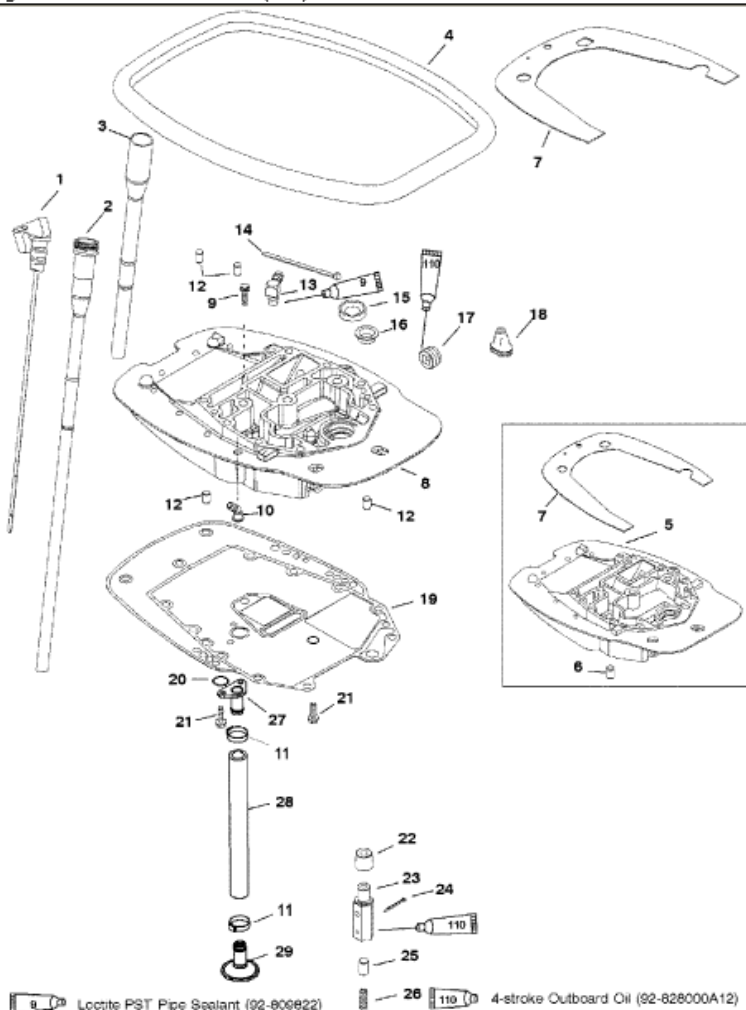

Parts List						
Ref	Class	Part	Description	Qty	Comment	Footnote
1		825390	DIPSTICK	1		
2		825389	DIPSTICK TUBE	1	SN# 0T178499 & Below	
3		825989	DIPSTICK TUBE	1	SN# 0T178500 & Up	
4		856055	SEAL	1		
5		825228	ADAPTOR PLATE	1	SN# 0T178499 & Below	
6	17	23784	PIN, Dowel	1	SN# 0T178499 & Below	
7		828915	HEAT SHIELD	1		
8		825228	ADAPTOR PLATE	1	SN# 0T178500 & Up	
9	19	822464	PLUG	1		
10	10	40074	SCREW, (M6 x 55)	1	SN# 0T178500 & Up	
11	54	855228	CLAMP	2		
12	17	23784	PIN, Dowel	4		
13	22	62910	ELBOW, (90 Degree)	1		
14	54	816311T	CABLE TIE, (8.00 Inches)	2		
15	26	828932	OIL SEAL	1	(NON-BIGFOOT)	
15	26	16977	OIL SEAL	1	(BIGFOOT)	
16	23	856743	BUSHING	1	(NON-BIGFOOT)	
17	22	38407	PLUG, Pipe	1		
18	25	822408	GROMMET	1	(NON-BIGFOOT)	
19	27	825251	GASKET	1		
20	25	845746	O-RING	1		
21	10	40011128	SCREW, (M6 x 20)	3		
22		856592	DEFLECTOR-OIL	1		
23		825295A	BODY-OIL PRESSURE RELIEF	1		
24	18	45882	COTTER PIN	1		
25		825215	PLUNGER	1		
26	24	825216	SPRING	1		
27		854789	PLATE, Oil Pickup-Top	1		
28	32	854793	HOSE, Oil Pickup	1		
29		854791	BAFFLE	1		

9 Loctite PST Pipe Sealant (92-900922)

110 4-stroke Outboard Oil (92-828000A12)