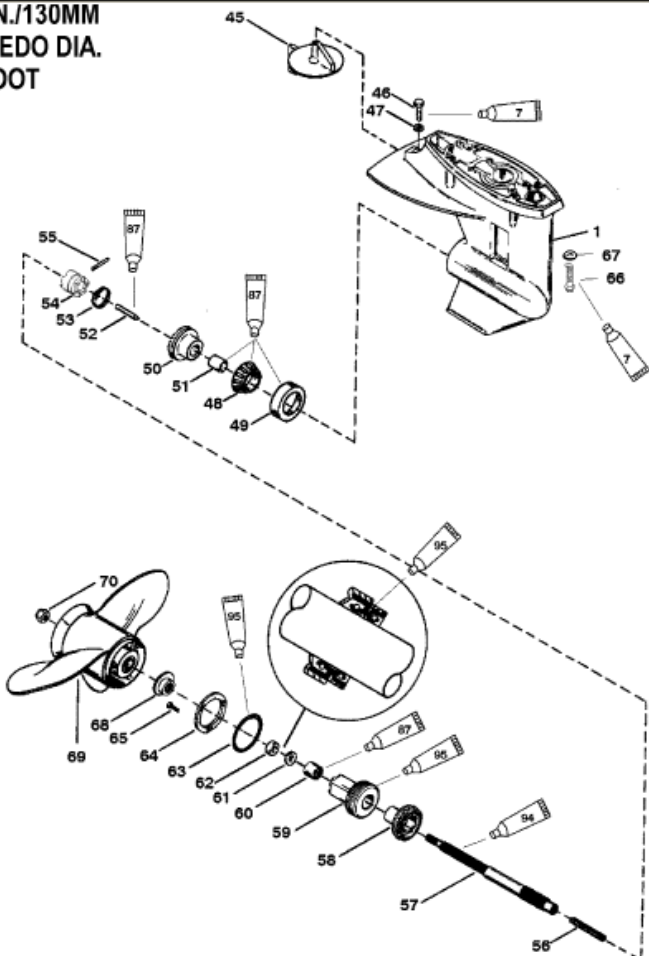

**3.30 IN./130MM
TORPEDO DIA.
BIGFOOT**

4731

Parts List

Ref	Class	Part	Description	Qty	Comment	Footnote
-	1665	8669T33	GEAR HOUSING ASSEMBLY, Con	1	(Long - Black)	
-	1665	8669A46	GEAR HOUSING ASSEMBLY, Con	1	(X-Long - Black)	
1	1665	8669A21	GEAR HOUSING ASSEMBLY, B.	1	(Basic - Black)	
45		98432Q 6	TRIM TAB	1		
46	10	40003 54	SCREW, (M8 x 30)	1		
47	12	70132	WASHER, (.323 x .563 x .063)	1		
48	31	99328A 1	ROLLER BEARING ASSEMBLY	1		
49		NSS	NOT SOLD SEPARATE, Cup	1		
50	43	854496A 1	FORWARD GEAR, (12-29)	1		
51	23	85557	BUSHING	1		
52		85094	CAM FOLLOWER	1		
53	24	38114	SPRING	1		
54	52	41040T 1	CLUTCH	1		
55	17	85093	PIN	1		
56	24	88680	SPRING	1		
57	44	816623 1	PROPELLER SHAFT	1		
58	43	854497T	REVERSE GEAR, (12-29)	1		
59		99906T 1	BEARING CARRIER ASSEMBLY	1		
60	31	21739	ROLLER BEARING	1		
61	26	41132	OIL SEAL, Inner	1		15
62	26	41131	OIL SEAL, Outer	1		15
63	25	85549	O-RING	1		15
64		87293	PLATE	1		
65	10	90883	SCREW, (M5 x 16)	3		
66	10	878101 78	SCREW, (M10 x 35)	4		
67	12	43328	WASHER	4		
68		858498	THRUST HUB ASSEMBLY	1		
69	48	19636A10	PROPELLER	1		
70	11	88228	PROPELLER NUT	1		
-	26	85090A 2	SEAL KIT	1		