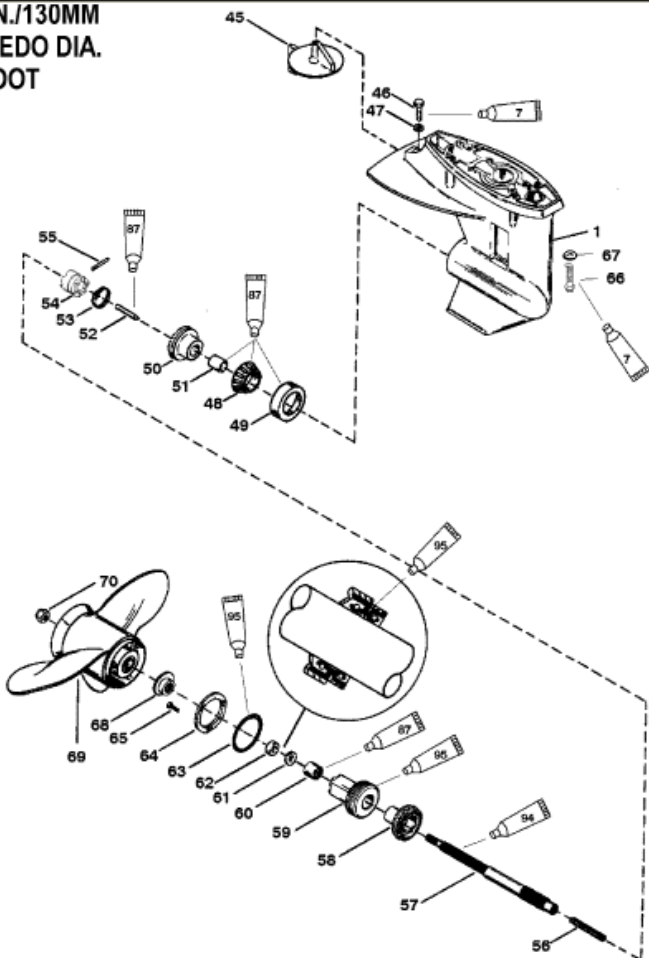

**3.30 IN./130MM
 TORPEDO DIA.
 BIGFOOT**

4731

Parts List

Ref	Class	Part	Description	Qty	Comment	Footnote
-	1665	8669T33	GEAR HOUSING ASSEMBLY, Con	1	(Long - Black)	
-	1665	8669A46	GEAR HOUSING ASSEMBLY, Con	1	(X-Long - Black)	
1	1665	8669A21	GEAR HOUSING ASSEMBLY, B.	1	(Basic - Black)	
45		98432Q 6	TRIM TAB	1		
46	10	40003 54	SCREW, (M8 x 30)	1		
47	12	70132	WASHER, (.323 x .563 x .063)	1		
48	31	99328A 1	ROLLER BEARING ASSEMBLY	1		
49		NSS	NOT SOLD SEPARATE, Cup	1		
50	43	854496A 1	FORWARD GEAR, (12-29)	1		
51	23	85557	BUSHING	1		
52		85094	CAM FOLLOWER	1		
53	24	38114	SPRING	1		
54	52	41040T 1	CLUTCH	1		
55	17	85093	PIN	1		
56	24	88680	SPRING	1		
57	44	816623 1	PROPELLER SHAFT	1		
58	43	854497T	REVERSE GEAR, (12-29)	1		
59		99906T 1	BEARING CARRIER ASSEMBLY	1		
60	31	21739	ROLLER BEARING	1		
61	26	41132	OIL SEAL, Inner	1		15
62	26	41131	OIL SEAL, Outer	1		15
63	25	85549	O-RING	1		15
64		87293	PLATE	1		
65	10	90883	SCREW, (M5 x 16)	3		
66	10	878101 78	SCREW, (M10 x 35)	4		
67	12	43328	WASHER	4		
68		858498	THRUST HUB ASSEMBLY	1		
69	48	19636A10	PROPELLER	1		
70	11	88228	PROPELLER NUT	1		
-	26	85090A 2	SEAL KIT	1		